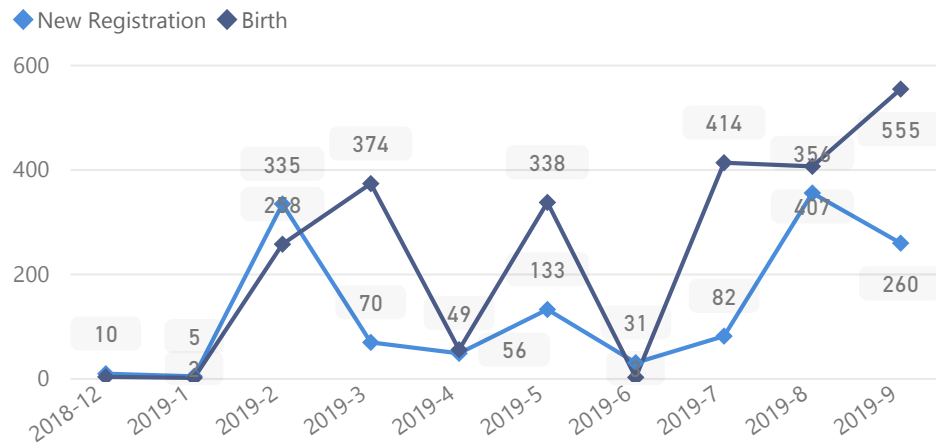

Elderly

3 %

6,855

Total Refugees

206,844

Total Asylum-Seekers

111

Female

Occupation

* Age is between 18 - 59 years for Occupation

Age & Gender Breakdown

Country of Origin - Top 5

Country of Origin	Total
South Sudan	206,750
Sudan	187
Eritrea	5
Democratic Republic of the Congo	4
Ethiopia	4

New Registration by Month

Specific Needs - Top 7