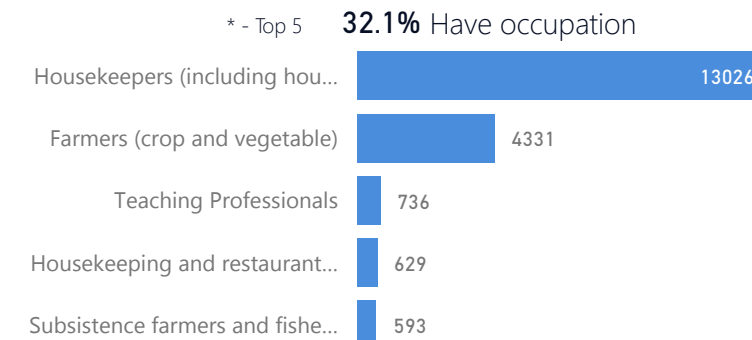

Elderly

3 %

6,855

Total Refugees

206,844

Total Asylum-Seekers

111

Female

54 %

110,984

Youth 15-24

23 %

47,350

Zones

Level3	HHs	Individuals
Pagrinya	6,498	36,628
Nyumanzi	5,911	39,876
Ayilo I	3,540	25,143
Maaji II	3,170	16,019
Maaji III	3,139	14,904
Ayilo II	2,217	14,217
Agojo	1,722	6,720
Boroli I	1,702	9,840
Baratuku	1,131	6,402
Alere	1,057	6,697
Mirieyi	993	6,329
Boroli II	899	4,977
Olua I	796	5,463
Mungula I	753	4,866
Olua II	562	4,225
Mungula II	290	1,579
Oliji	225	1,416
Elema	193	954

Occupation

* Age is between 18 - 59 years for Occupation

Age & Gender Breakdown

Country of Origin - Top 5

Country of Origin	Total
South Sudan	206,750
Sudan	187
Eritrea	5
Democratic Republic of the Congo	4
Ethiopia	4