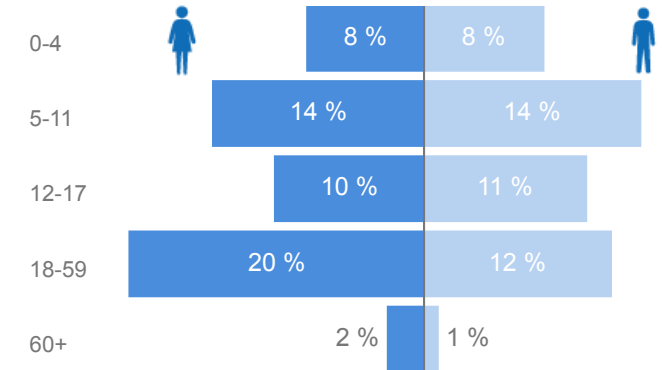

Elderly

3 %

6,855

Total Refugees

206,844

Total Asylum-Seekers

111

Female

54 %

110,984

Youth 15-24

23 %

47,350

Zones

Level3	HHs	Individuals
Pagrinya	6,498	36,628
Nyumanzi	5,911	39,876
Ayilo I	3,540	25,143
Maaji II	3,170	16,019
Maaji III	3,139	14,904
Ayilo II	2,217	14,217
Agojo	1,722	6,720
Boroli I	1,702	9,840
Baratuku	1,131	6,402
Alere	1,057	6,697
Mirieyi	993	6,329
Boroli II	899	4,977
Olua I	796	5,463
Mungula I	753	4,866
Olua II	562	4,225
Mungula II	290	1,579
Oliji	225	1,416
Elema	193	954

Occupation

* Age is between 18 - 59 years for Occupation

Age & Gender Breakdown

Country of Origin - Top 5

Country of Origin	Total
South Sudan	206,750
Sudan	187
Eritrea	5
Democratic Republic of the Congo	4
Ethiopia	4