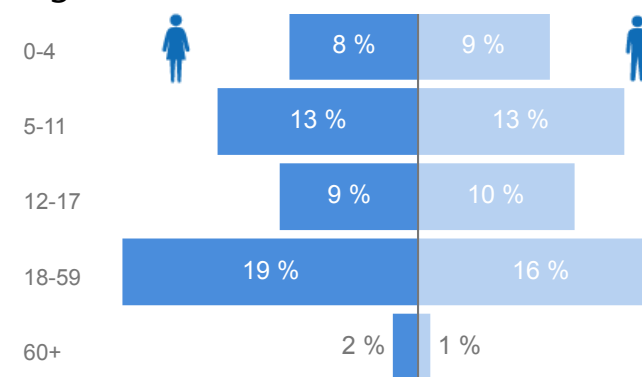

Elderly

2 %

2,594

Total Refugees

112,298

Total Asylum-Seekers

47

Female

51 %

57,424

Youth 15-24

24 %

27,503

Zones

Level3	HHs	Individuals
Zone Vii	11,412	34,570
Zone Vi	7,019	26,729
Zone I	2,612	12,426
Zone V	2,337	12,273
Zone Ii	2,721	11,171
Zone Iv	2,711	9,418
Zone Iii	1,156	4,634

Age & Gender Breakdown

Country of Origin	Total
South Sudan	108,956
Democratic Republic of the Congo	2,538
Sudan	748
Rwanda	48
Burundi	24

New Registration by Month

Occupation

* - Top 7 36.4% Have occupation

* Age is between 18 - 59 years for Occupation

Specific Needs - Top 7