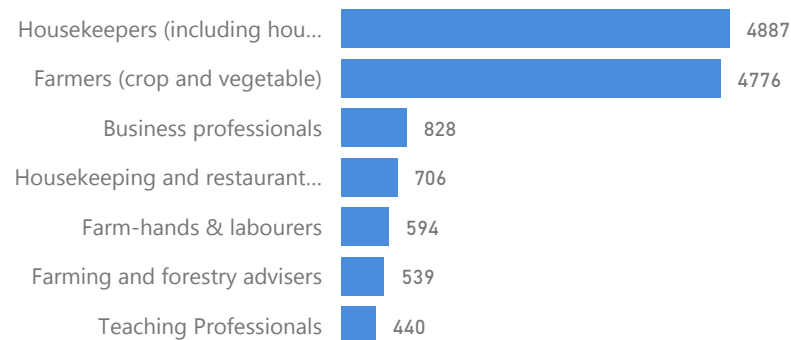

Age & Gender Breakdown

Country of Origin	Total
South Sudan	108,956
Democratic Republic of the Congo	2,538
Sudan	748
Rwanda	48
Burundi	24

New Registration by Month

Occupation

* - Top 7 36.4% Have occupation

* Age is between 18 - 59 years for Occupation

Specific Needs - Top 7