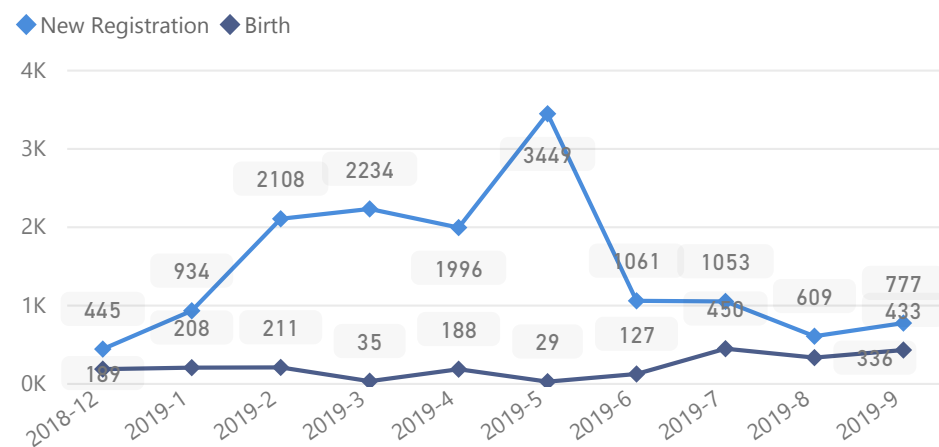

Uganda - Refugee Statistics September 2019 - Rhino

Total Population

112,345

Total Households

29,987

Women and Children

83 %

93,479

Elderly

2 %

2,594

Total Refugees

112,298

Total Asylum-Seekers

47

Female

51 %

57,424

Youth 15-24

24 %

27,503

Zones

Level3	HHs	Individuals
Zone Vii	11,412	34,570
Zone Vi	7,019	26,729
Zone I	2,612	12,426
Zone V	2,337	12,273
Zone Ii	2,721	11,171
Zone Iv	2,711	9,418
Zone Iii	1,156	4,634

Age & Gender Breakdown

Country of Origin	Total
South Sudan	108,956
Democratic Republic of the Congo	2,538
Sudan	748
Rwanda	48
Burundi	24

New Registration by Month

Occupation

* - Top 7 36.4% Have occupation