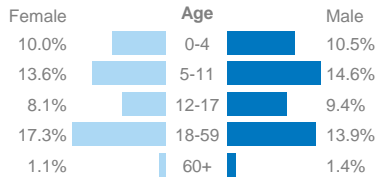

## Somali returnees from Kenya at 30 September 2019

**84,621**

refugee returnees (2014 - 2019)

### Age, gender composition

Women and children combined represent 85% of all returnees to date