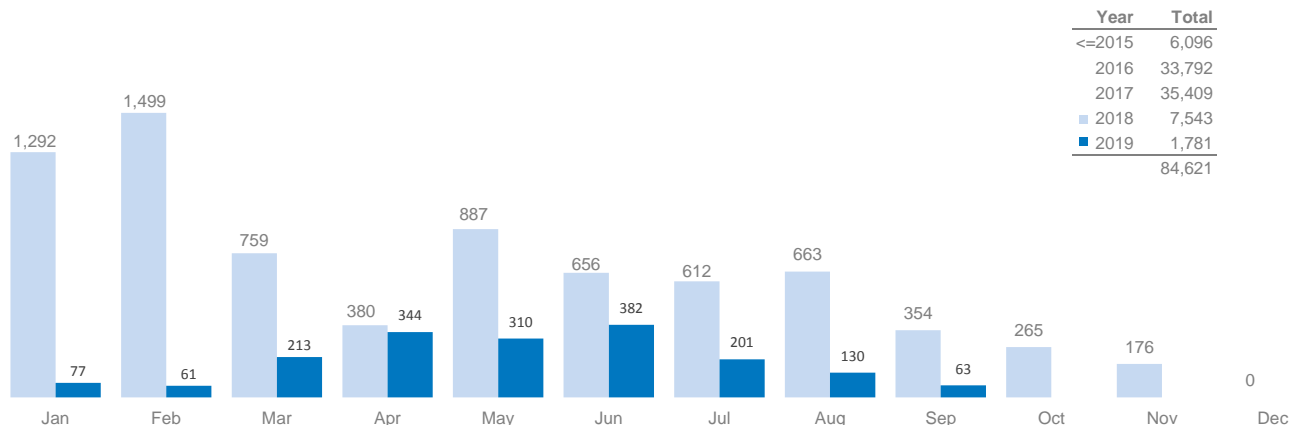

Returns from Kenya by month