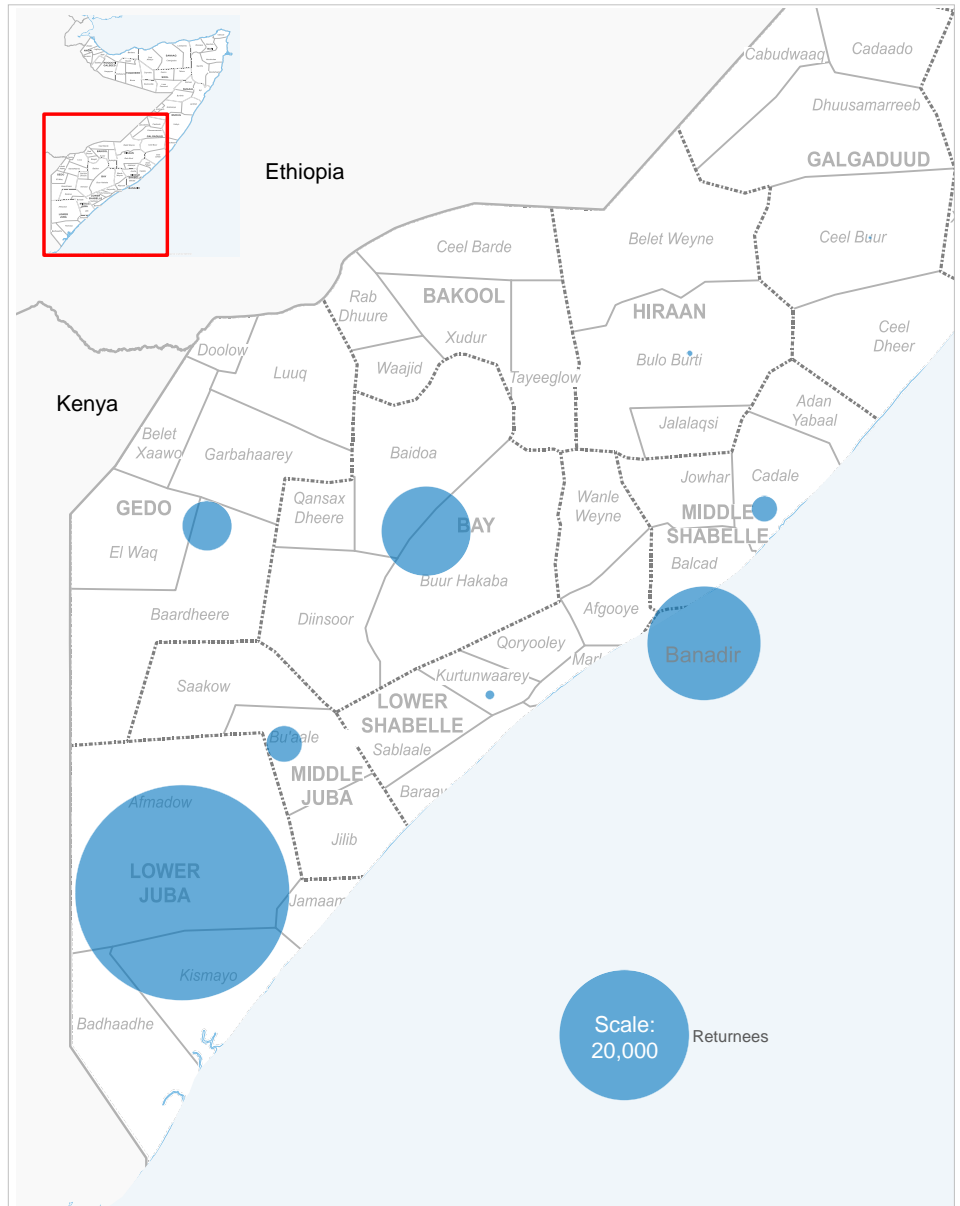

## Somali returnees from Kenya at 30 September 2019

**84,621**

refugee returnees (2014 - 2019)

### Age, gender composition

Women and children combined represent 85% of all returnees to date

### Somali returnees by destination

Region	Individuals	Percent
Lower Juba	54,372	64%
Banadir	15,285	18%
Bay	9,488	11%
Gedo	2,922	3%
Middle Juba	1,539	2%
Middle Shabelle	798	1%
Lower Shabelle	104	0%
Hiraan	42	0%
Bari	12	0%
Nugaal	13	0%
Woq. Galbeed	18	0%
Other	28	0%
<b>TOTAL</b>	<b>84,621</b>	<b>100%</b>

Data on destinations for returnees from Kenya are generally based on the place of initial return. In the case of arrivals by road convoy in 2017, the final destination declared on arrival is used.