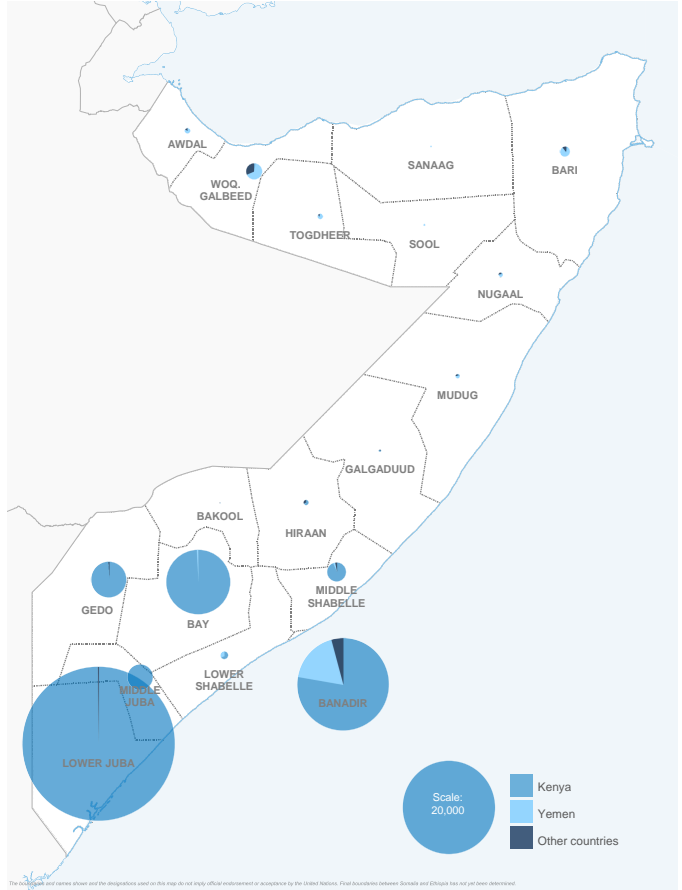

90,624

refugee returnees (2014 - 2019)

This figure includes Voluntary Repatriation from Kenya (84,621) and Assisted Spontaneous returnees from Yemen (4,554) as well as 1,449 returnees from other countries such as Djibouti (822), Libya (438), Sudan (143), Eritrea (34), Angola, Tunisia, Gambia, China, Cambodia and others. Somali refugees from these or other countries who return spontaneously without assistance from the UNHCR are not included.

Indicative regions of return in Somalia

Destination	Kenya	Yemen	Other
Lower Juba	54,372	17	126
Banadir	15,285	3,556	830
Bay	9,488	74	3
Gedo	2,922	2	31
Middle Juba	1,539	0	1
Middle Shabelle	798	27	25
Lower Shabelle	104	45	1
Hiraan	42	5	22
Woq. Galbeed	18	407	192
Galgaduud	15	0	3
Nugaal	13	25	15
Bari	12	216	27
Mudug	10	28	11
Togdheer	2	63	9
Bakool	1	1	2
Sool	0	12	0
Sanaag	0	9	0
Awdal	0	67	11
Other	0	0	140
TOTAL	84,621	4,554	1,449

84,621

refugee returnees from Kenya (2014 - 2019)

Data on destinations for returnees from Kenya is generally based on the place of initial return. In the case of arrivals by road convoy in 2017, the final destination declared on arrival is used.

ASR RETURNEES FROM YEMEN BY MONTH

1,449

refugee returnees from other countries (2015 - 2019)

Returns from other countries include Djibouti (822), Libya (438), Sudan (143), Eritrea (34), Angola, Tunisia, Gambia, China, Cambodia and others