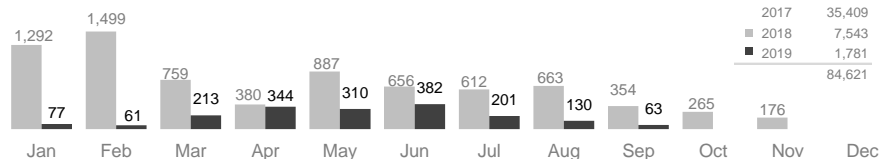

RETURNEES FROM KENYA BY MONTH