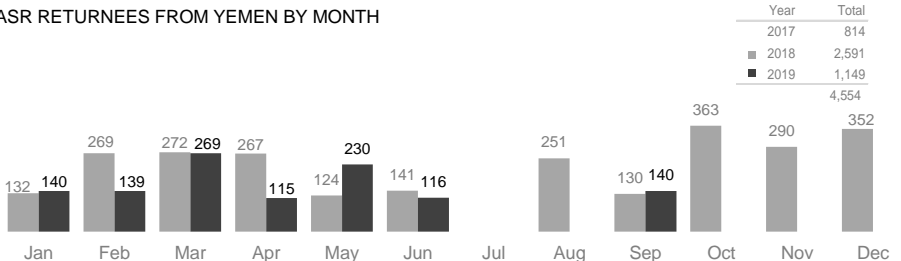

ASR RETURNEES FROM YEMEN BY MONTH