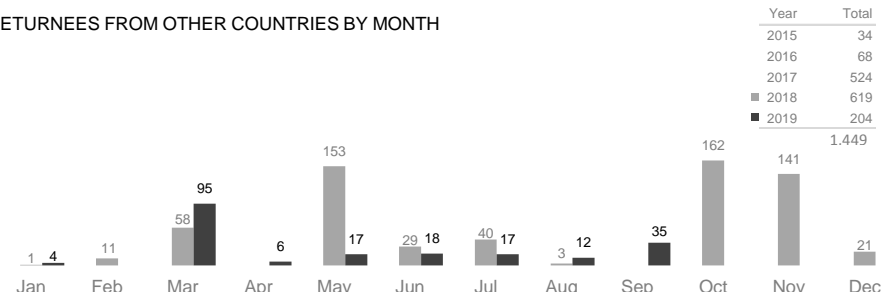

RETURNEES FROM KENYA BY MONTH

4,554

refugee returnees from Yemen (2015 - 2019)

In addition to the 4,554 Assisted Spontaneous Returns since 2017, some approximately 38,000 Somalis were monitored as arriving from Yemen since March 2015.

ASR RETURNEES FROM YEMEN BY MONTH

1,449

refugee returnees from other countries (2015 - 2019)

Returns from other countries include Djibouti (822), Libya (438), Sudan (143), Eritrea (34), Angola, Tunisia, Gambia, China, Cambodia and others

RETURNEES FROM OTHER COUNTRIES BY MONTH

UNHCR is grateful for the generous contributions of donors who have directly contributed to the UNHCR Somalia operation in 2019