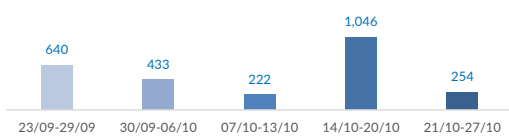

Sea arrivals of last weeks