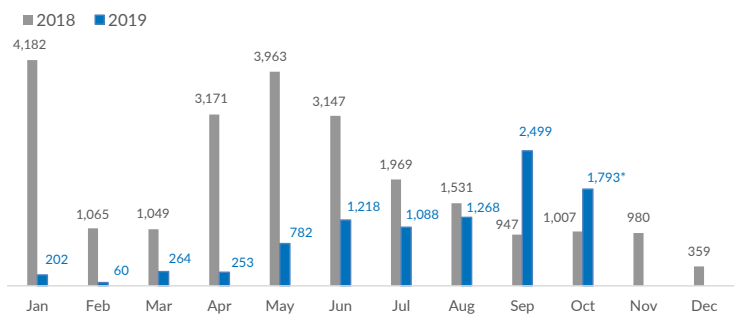

## Italy weekly snapshot - 27 Oct 2019

(The charts below are based on figures from the Italian Ministry of Interior and UNHCR estimates. All figures are provisional and subject to change)

<b>Total arrivals (1 Jan - 27 Oct 2019):</b>	<b>9,427</b>
Total arrivals (1 Jan - 27 Oct 2018):	21,941
<b>Total arrivals 1 Oct - 27 Oct 2019</b>	<b>1,793</b>
Total arrivals 1 Oct - 27 Oct 2018	917
<b>Average daily arrivals in October 2019 so far:</b>	<b>66</b>
Average daily arrivals in September 2019:	83

<b>Dead and missing in 2019 - Central Med (as of 27 Oct)</b>	<b>688</b>
Dead and missing in 2019 - Mediterranean Sea (as of 27 Oct)	1,078
<b>Dead and missing in 2018 - Central Med (as of 27 Oct)</b>	<b>1,253</b>
Dead and missing in 2018 - Mediterranean Sea (as of 27 Oct)	2,041
<b>Dead and missing in 2018 - Central Med</b>	<b>1,279</b>
Dead and missing in 2018 - Mediterranean Sea	2,277

**Estimated # of arrivals during the last seven days** **254**

(Based on arrivals or registration figures collected by UNHCR staff)

Mon, 21 Oct 2019	118
Tue, 22 Oct 2019	67
Wed, 23 Oct 2019	0
Thu, 24 Oct 2019	46
Fri, 25 Oct 2019	0
Sat, 26 Oct 2019	9
Sun, 27 Oct 2019	14

### Arrivals per month

\* (as of 27 Oct 2019)