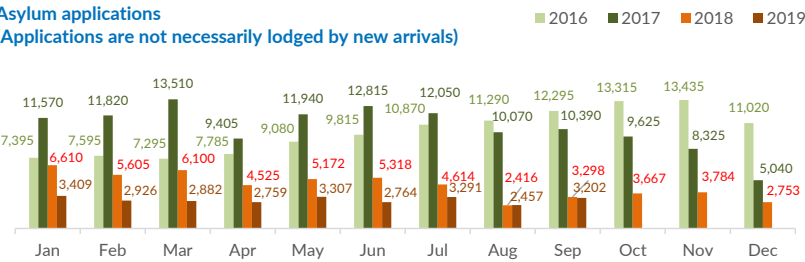

Asylum applications

(Applications are not necessarily lodged by new arrivals)