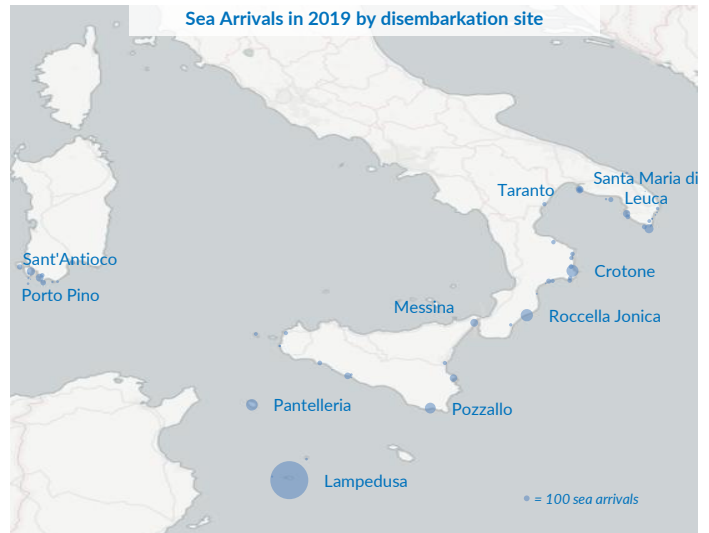

Italy weekly snapshot - 27 Oct 2019

(The charts below are based on figures from the Italian Ministry of Interior and UNHCR estimates. All figures are provisional and subject to change)

Total arrivals (1 Jan - 27 Oct 2019):	9,427
Total arrivals (1 Jan - 27 Oct 2018):	21,941
Total arrivals 1 Oct - 27 Oct 2019	1,793
Total arrivals 1 Oct - 27 Oct 2018	917
Average daily arrivals in October 2019 so far:	66
Average daily arrivals in September 2019:	83

Dead and missing in 2019 - Central Med (as of 27 Oct)	688
Dead and missing in 2019 - Mediterranean Sea (as of 27 Oct)	1,078
Dead and missing in 2018 - Central Med (as of 27 Oct)	1,253
Dead and missing in 2018 - Mediterranean Sea (as of 27 Oct)	2,041
Dead and missing in 2018 - Central Med	1,279
Dead and missing in 2018 - Mediterranean Sea	2,277

Estimated # of arrivals during the last seven days **254**

(Based on arrivals or registration figures collected by UNHCR staff)

Mon, 21 Oct 2019	118
Tue, 22 Oct 2019	67
Wed, 23 Oct 2019	0
Thu, 24 Oct 2019	46
Fri, 25 Oct 2019	0
Sat, 26 Oct 2019	9
Sun, 27 Oct 2019	14