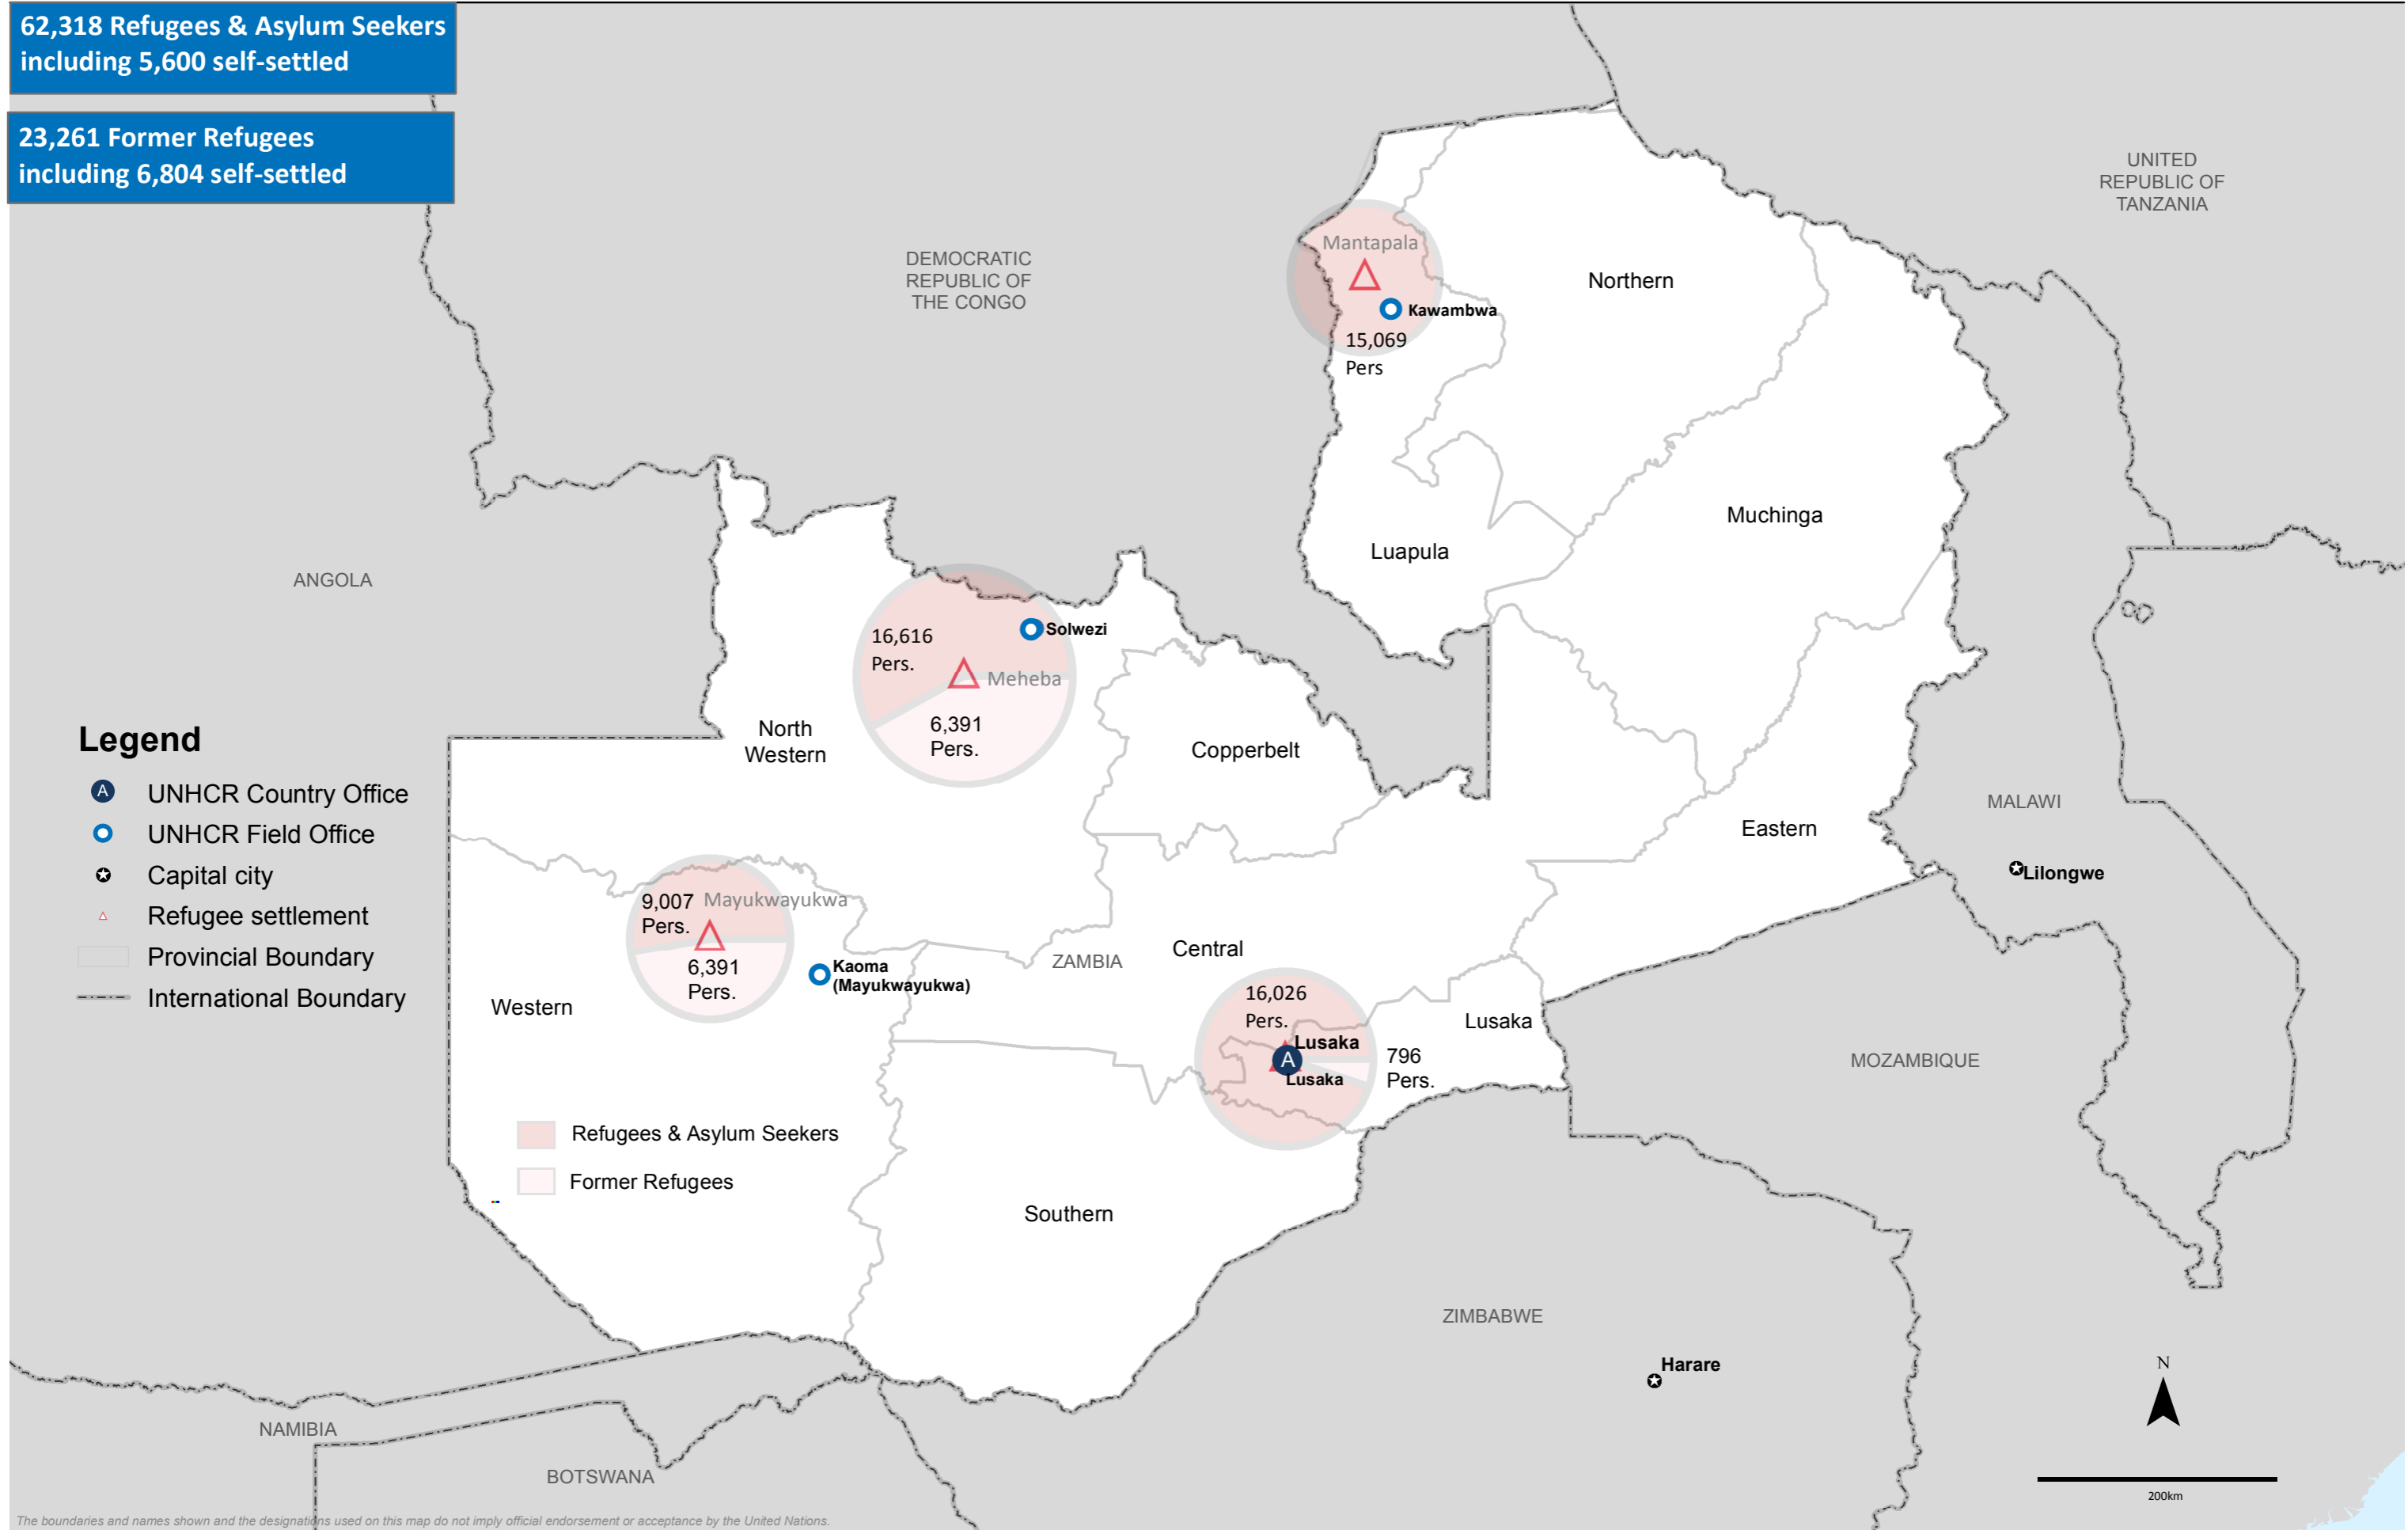

UNHCR Zambia: People of Concern

The map shows the total number of People of Concern to UNHCR by location including Refugees, Asylum Seekers and Former Refugees

As of 31 October 2019

62,318 Refugees & Asylum Seekers
including 5,600 self-settled

23,261 Former Refugees
including 6,804 self-settled

Legend

- Ⓐ UNHCR Country Office
- UNHCR Field Office
- ★ Capital city
- ▲ Refugee settlement
- Provincial Boundary
- International Boundary

Refugees & Asylum Seekers
 Former Refugees

The boundaries and names shown and the designations used on this map do not imply official endorsement or acceptance by the United Nations.