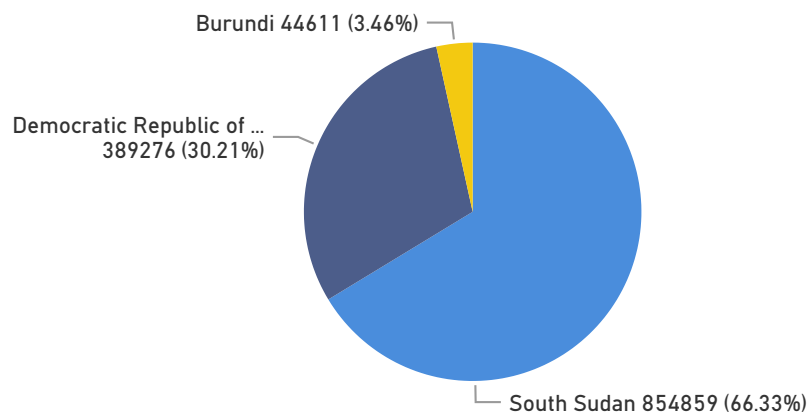

Top 3 by Country of Origin