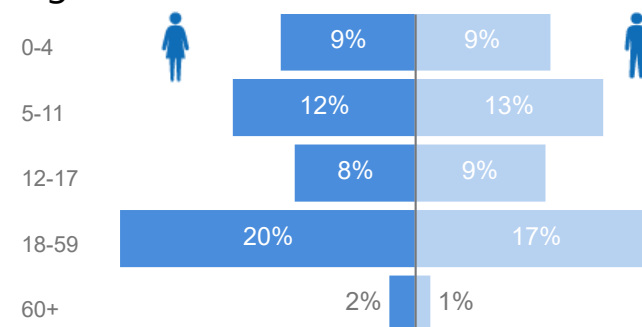

## Total Asylum-Seekers

32,776

Living in Urban areas

6%

77,767

Female

52%

704,906

Youth

21%

292,220

## Population Locations

\* Kampala includes other Urban areas

## Age & Gender Breakdown