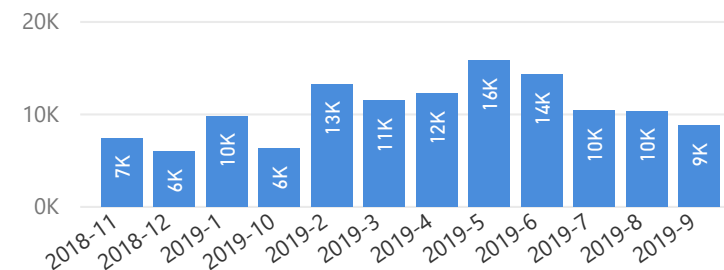

Registered New Arrivals By Month