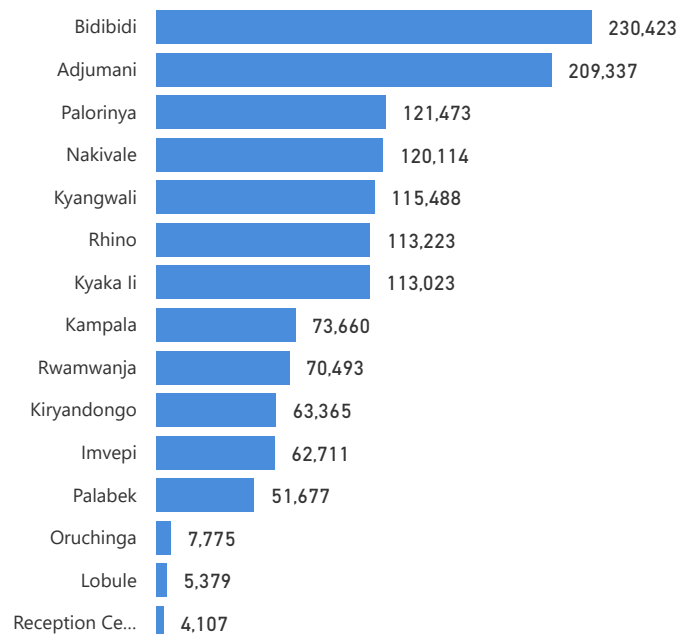

## Total Refugees

1,329,493

## Total Asylum-Seekers

32,776

Living in Urban areas

6%

77,767

Female

52%

704,906

Youth

21%

292,220

## Population Locations

\* Kampala includes other Urban areas