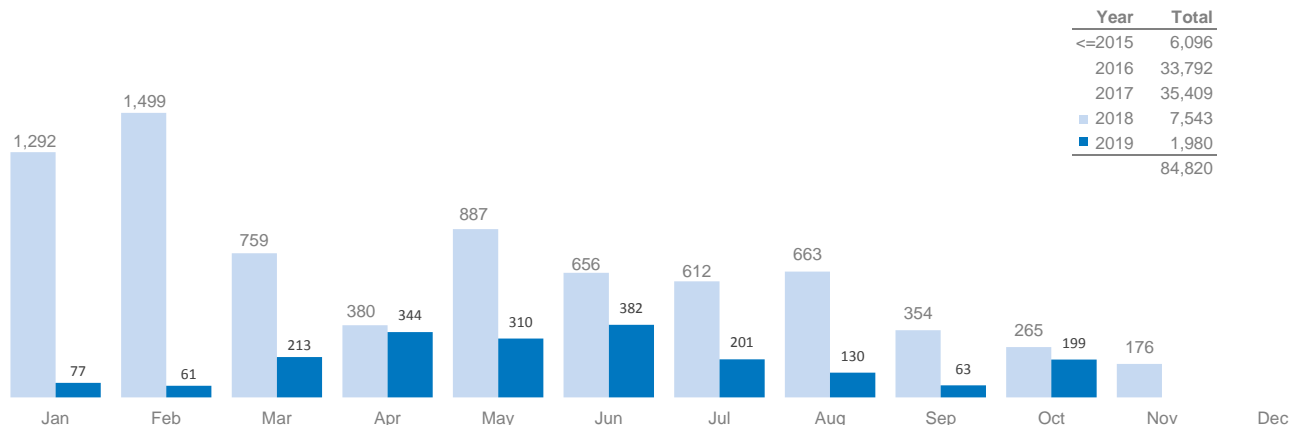

SOMALIA

Somali returnees from Kenya at 31 October 2019

84,820

refugee returnees (2014 - 2019)

Age, gender composition

Women and children combined represent 85% of all returnees to date

Somali returnees by destination

Region	Individuals	Percent
Lower Juba	54,372	64%
Banadir	15,395	18%
Bay	9,577	11%
Gedo	2,922	3%
Middle Juba	1,539	2%
Middle Shabelle	798	1%
Lower Shabelle	104	0%
Hiraan	42	0%
Bari	12	0%
Nugaal	13	0%
Woq. Galbeed	18	0%
Other	28	0%
TOTAL	84,820	100%

Data on destinations for returnees from Kenya are generally based on the place of initial return. In the case of arrivals by road convoy in 2017, the final destination declared on arrival is used.

Returns from Kenya by month