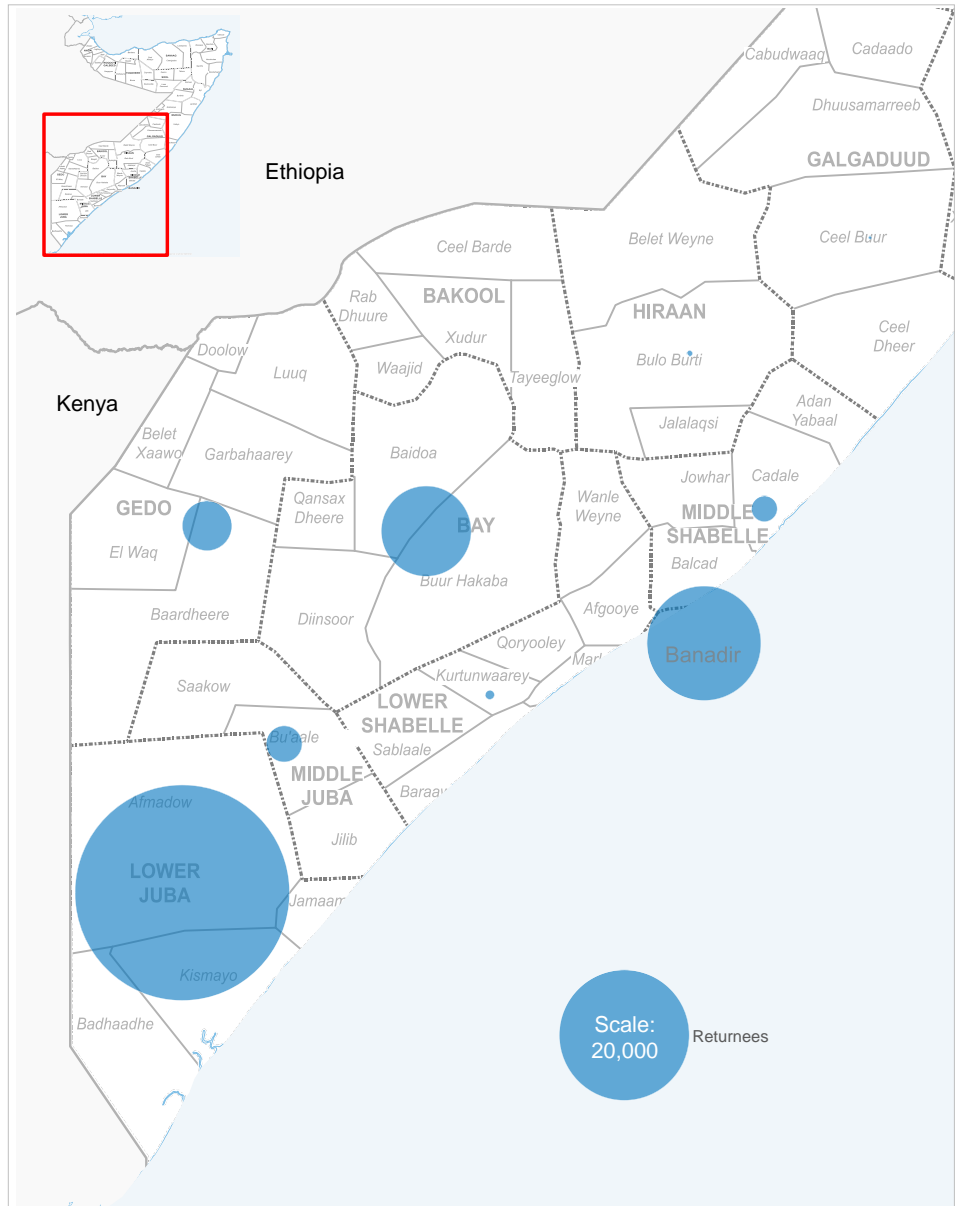

SOMALIA

Somali returnees from Kenya at 31 October 2019

84,820

refugee returnees (2014 - 2019)

Age, gender composition

Women and children combined represent 85% of all returnees to date

Somali returnees by destination

Region	Individuals	Percent
Lower Juba	54,372	64%
Banadir	15,395	18%
Bay	9,577	11%
Gedo	2,922	3%
Middle Juba	1,539	2%
Middle Shabelle	798	1%
Lower Shabelle	104	0%
Hiraan	42	0%
Bari	12	0%
Nugaal	13	0%
Woq. Galbeed	18	0%
Other	28	0%
TOTAL	84,820	100%

Data on destinations for returnees from Kenya are generally based on the place of initial return. In the case of arrivals by road convoy in 2017, the final destination declared on arrival is used.

Returns from Kenya by month