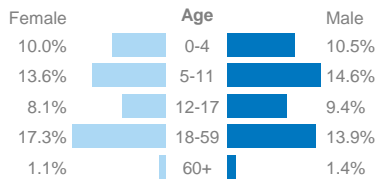

SOMALIA

Somali returnees from Kenya at 31 October 2019

84,820

refugee returnees (2014 - 2019)

Age, gender composition

Women and children combined represent 85% of all returnees to date

Somali returnees by destination

Region	Individuals	Percent
Lower Juba	54,372	64%
Banadir	15,395	18%
Bay	9,577	11%
Gedo	2,922	3%
Middle Juba	1,539	2%
Middle Shabelle	798	1%
Lower Shabelle	104	0%
Hiraan	42	0%
Bari	12	0%
Nugaal	13	0%
Woq. Galbeed	18	0%
Other	28	0%
TOTAL	84,820	100%