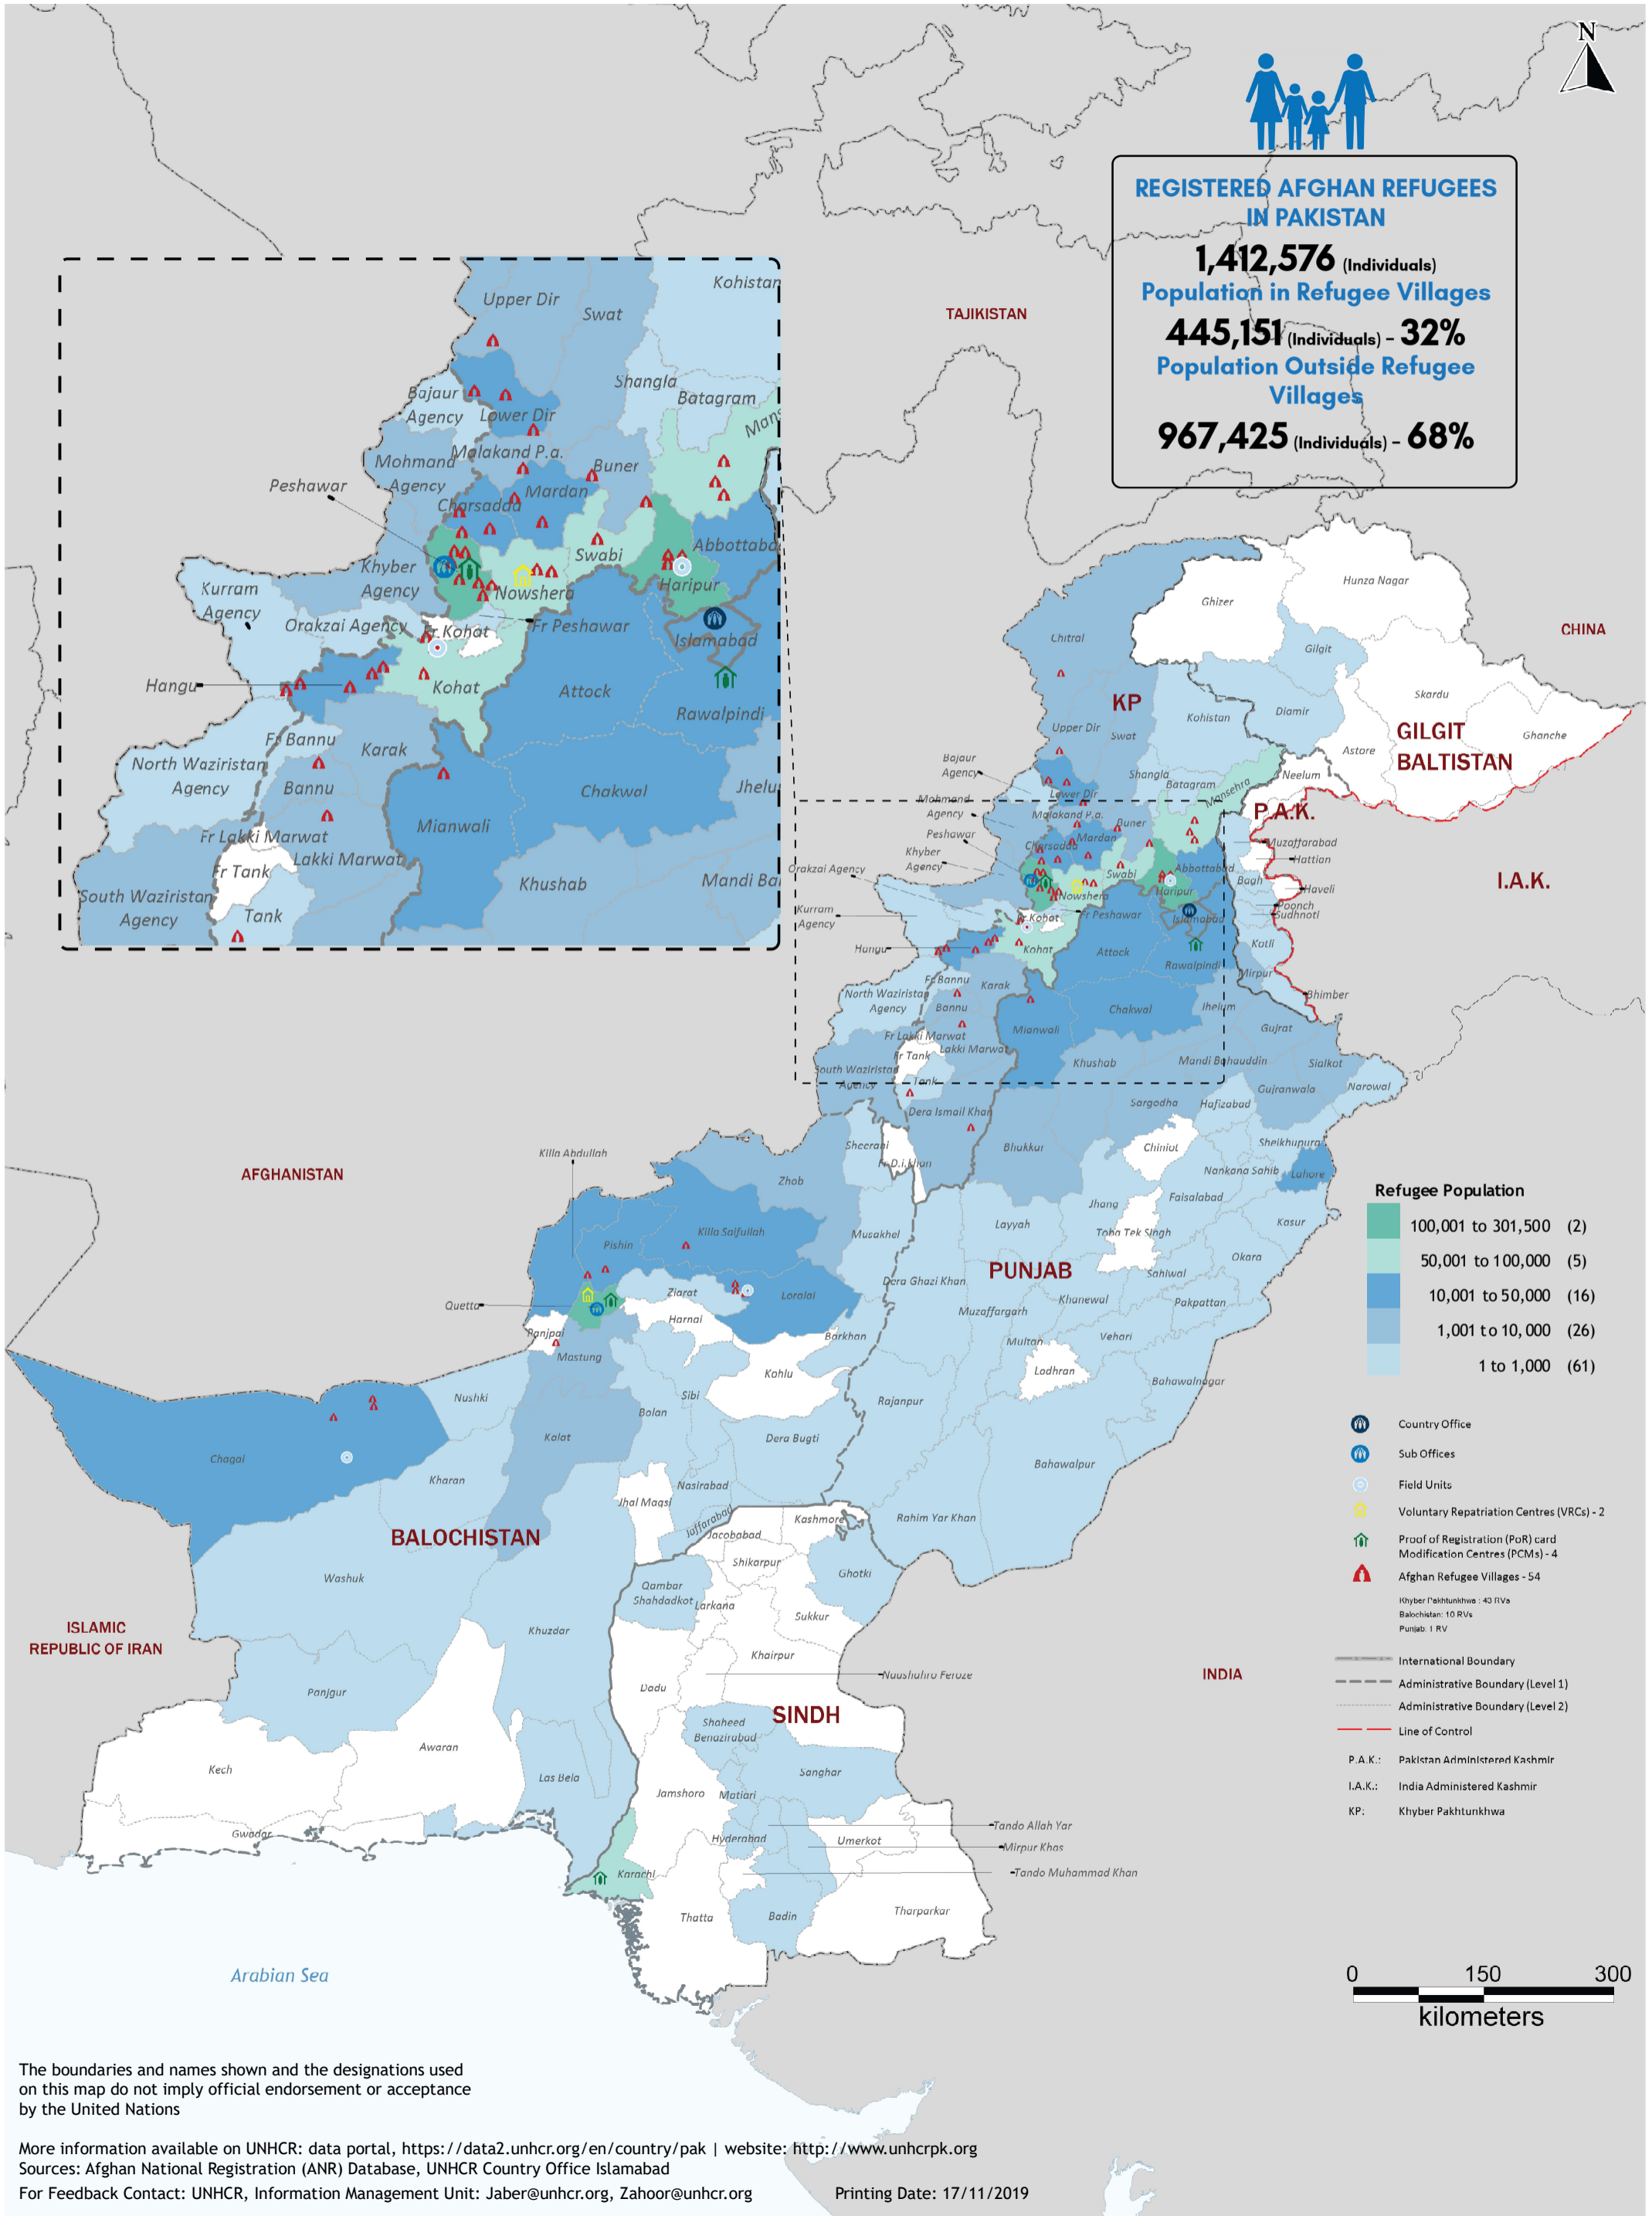

# Pakistan: Overview of Afghan Refugee Population and UNHCR Operational Presence | as 31st of Oct, 2019

The boundaries and names shown and the designations used on this map do not imply official endorsement or acceptance by the United Nations

More information available on UNHCR: data portal, <https://data2.unhcr.org/en/country/pak> | website: <http://www.unhcrpk.org>

Sources: Afghan National Registration (ANR) Database, UNHCR Country Office Islamabad