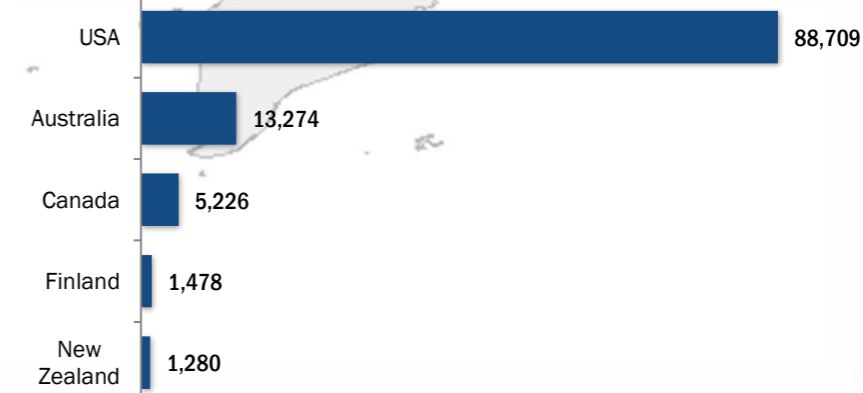

Main destinations from 2005-2019

Source: UNHCR proGRES database

For more information, contact: imumaesot@unhcr.org
www.commonservice.info