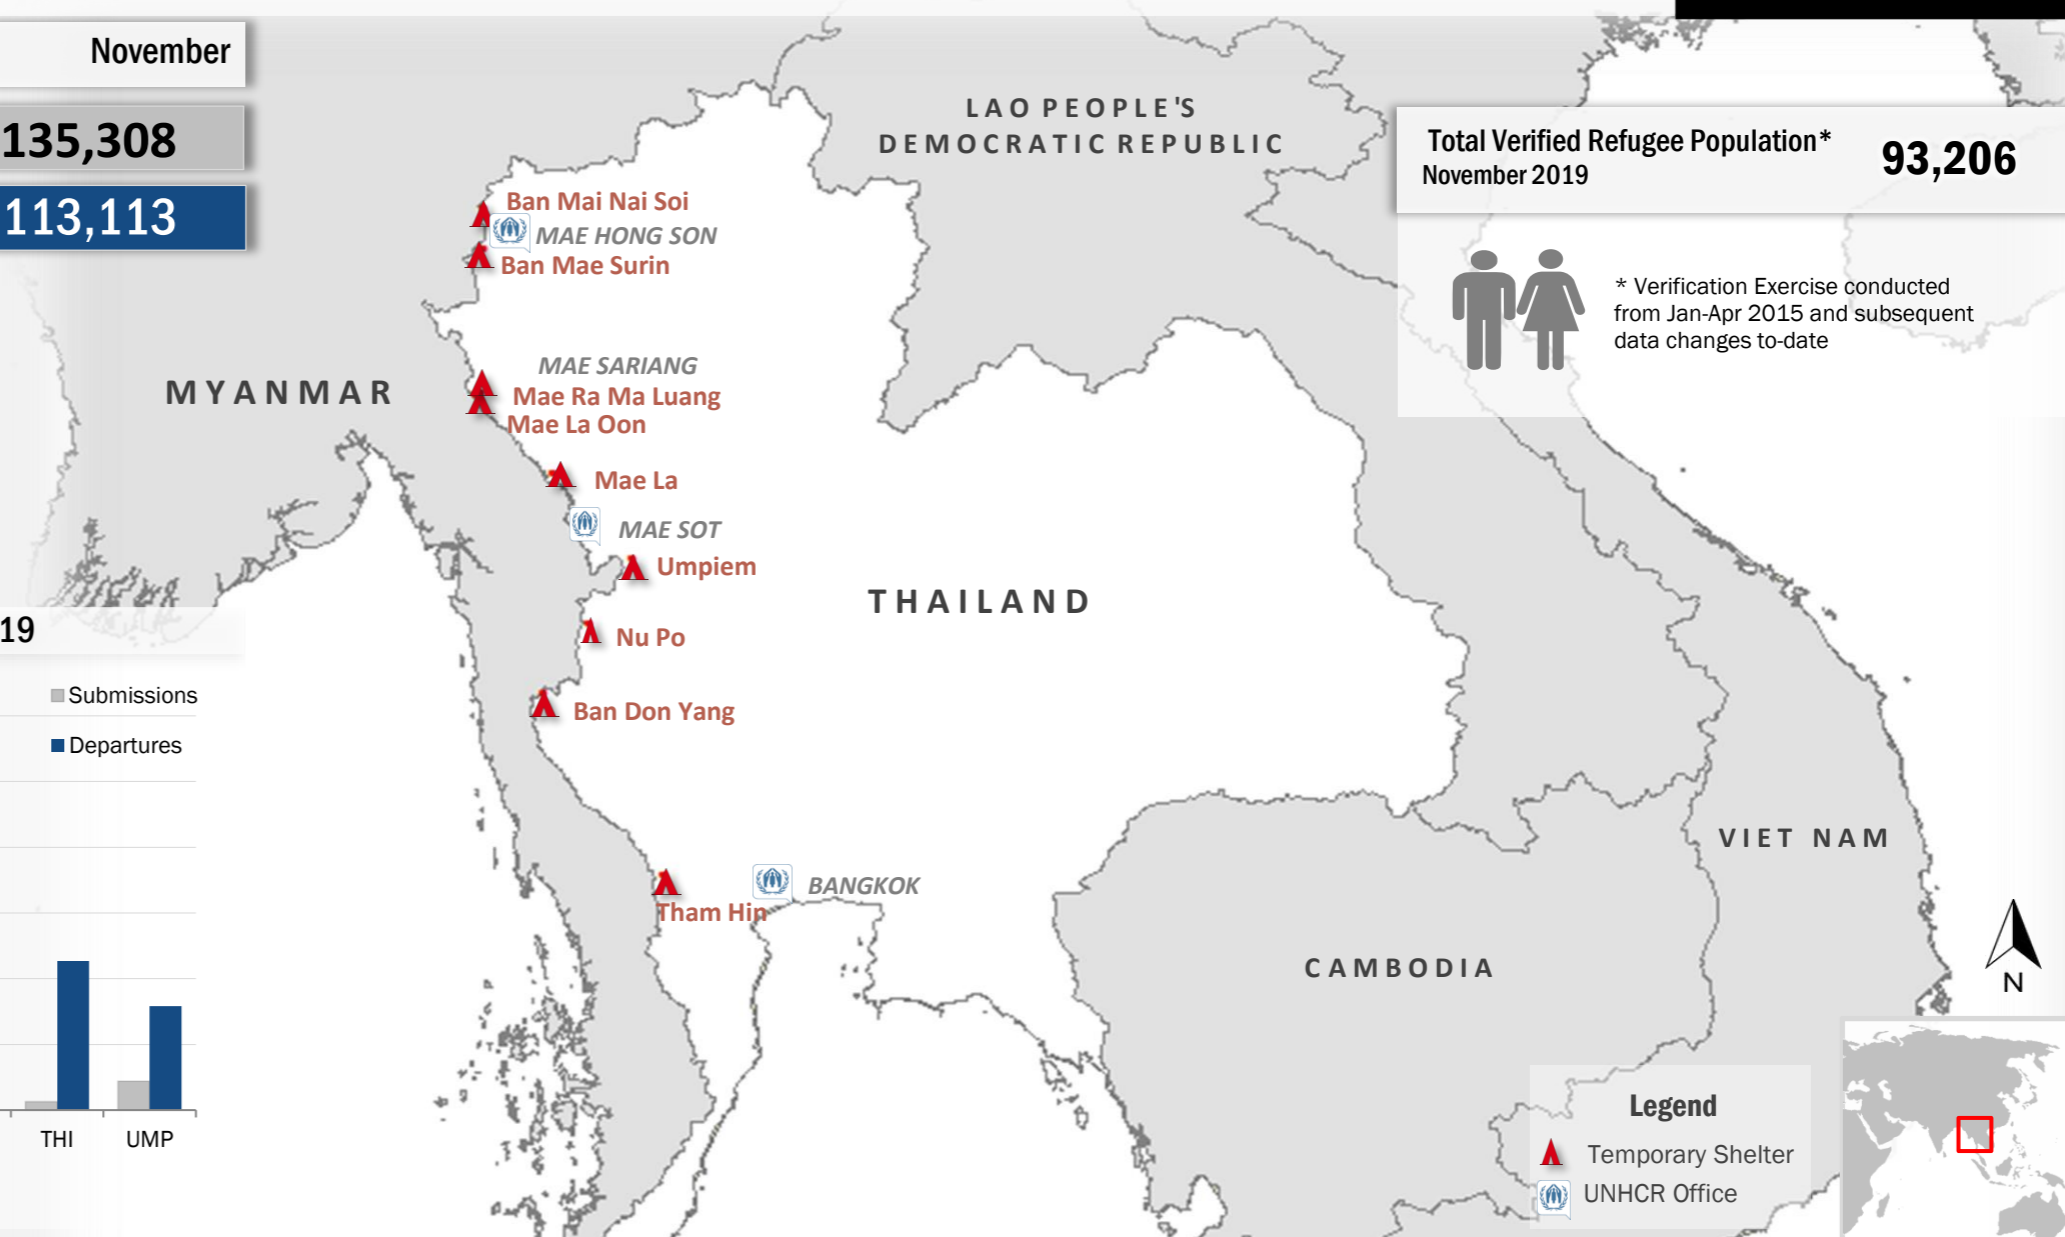

Resettlement of Myanmar Refugees from Temporary Shelters in Thailand

30 November 2019

Thailand Border Operation - Information Management Unit, Mae Sot

Resettlement Figures 2005-2019

November

Total number of submissions **135,308**

Total number of departures **113,113**

Resettlement Progress in 2019

November

Total number of submissions **398**

Total number of departures **2,386**

Total Verified Refugee Population* **93,206**
November 2019

* Verification Exercise conducted from Jan-Apr 2015 and subsequent data changes to-date

Resettlement of Myanmar Refugees by location in 2019