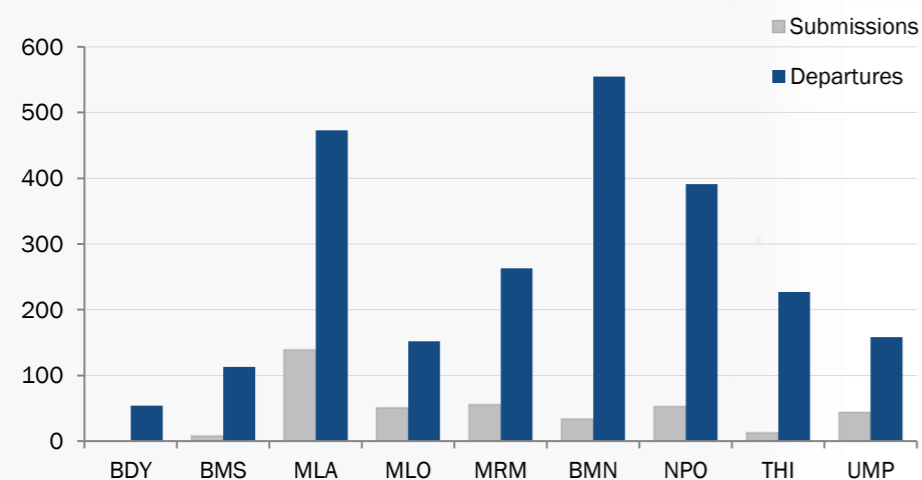

Resettlement of Myanmar Refugees from Temporary Shelters in Thailand

30 November 2019

Thailand Border Operation - Information Management Unit, Mae Sot

Resettlement Figures 2005-2019

November

Total number of submissions **135,308**

Total number of departures **113,113**

Resettlement Progress in 2019

November

Total number of submissions **398**

Total number of departures **2,386**

Total Verified Refugee Population* **93,206**
November 2019

* Verification Exercise conducted from Jan-Apr 2015 and subsequent data changes to-date

Resettlement of Myanmar Refugees by location in 2019