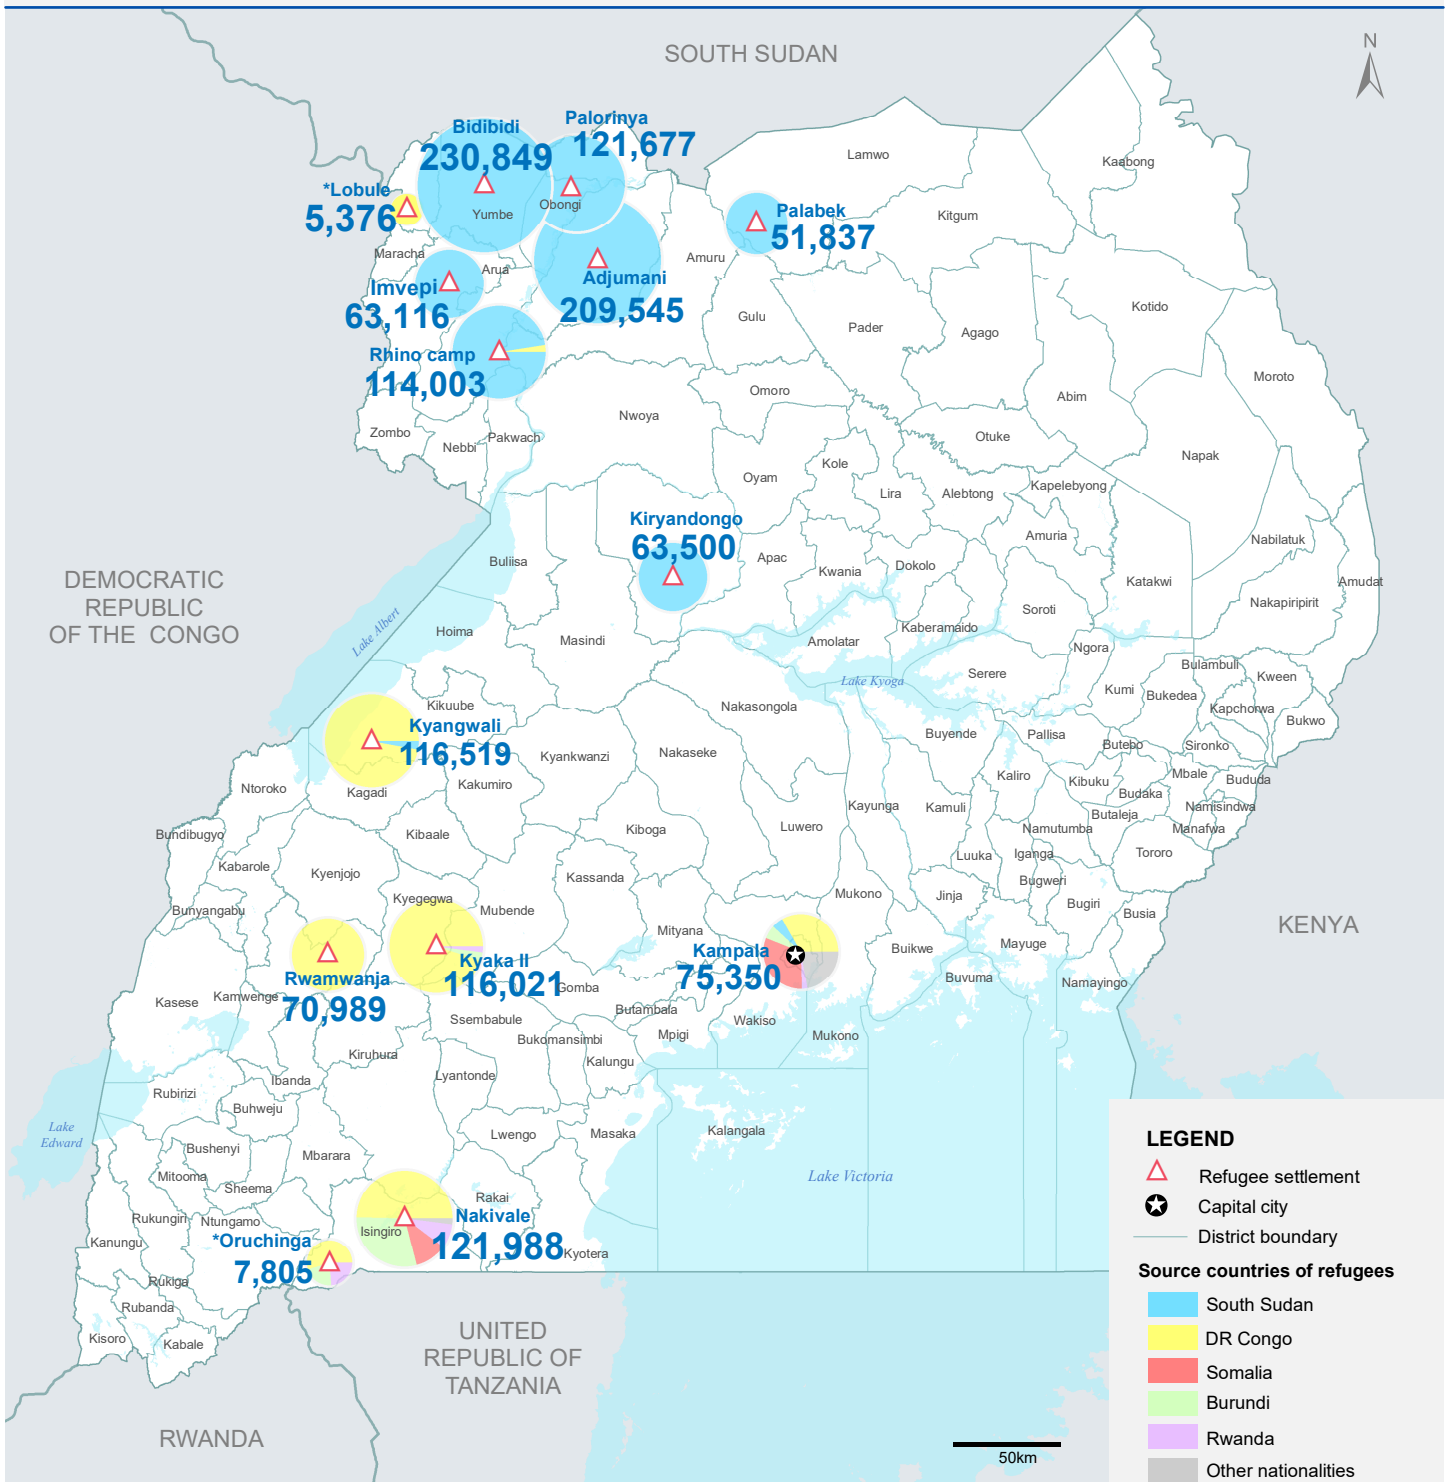

## Uganda Refugee Response

30 November 2019

Total refugees and asylum-seekers\*\*  
**1,373,512**

### Countries of origin

### Refugees per settlement

**LEGEND**

- △ Refugee settlement
- ★ Capital city
- District boundary

**Source countries of refugees**

- South Sudan
- DR Congo
- Somalia
- Burundi
- Rwanda
- Other nationalities

The boundaries and names shown and the designations used on this map do not imply official endorsement or acceptance by the United Nations.

\*Oruchinga and Lobule symbols not to scale \*\*Includes 4,937 refugees and asylum seekers in reception centres which are not shown on the map