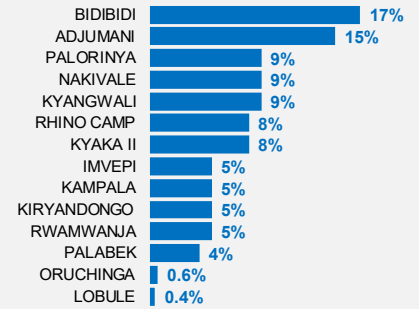

## Uganda Refugee Response

30 November 2019

Total refugees and asylum-seekers\*\*  
**1,373,512**

### Countries of origin

### Refugees per settlement

**LEGEND**

- △ Refugee settlement
- ★ Capital city
- District boundary

**Source countries of refugees**

- South Sudan
- DR Congo
- Somalia
- Burundi
- Rwanda
- Other nationalities