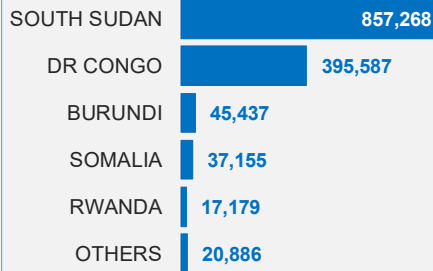

# Refugees and Asylum-Seekers in Uganda

## Uganda Refugee Response

30 November 2019

Total refugees and asylum-seekers\*\*  
**1,373,512**

### Refugees per settlement

**LEGEND**

- △ Refugee settlement
- ★ Capital city
- District boundary

**Source countries of refugees**

- South Sudan
- DR Congo
- Somalia
- Burundi
- Rwanda
- Other nationalities