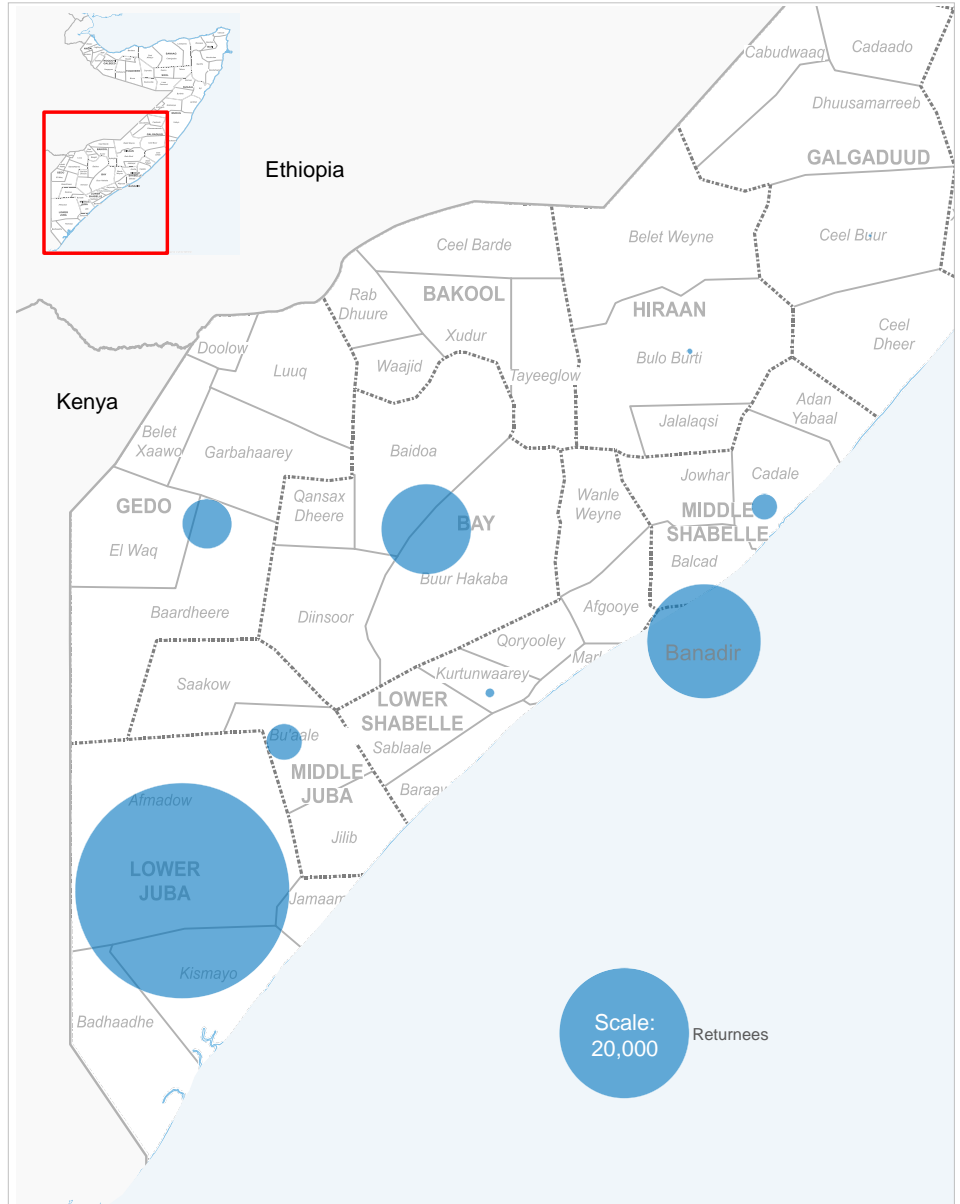

## Somali returnees from Kenya at 30 November 2019

**84,820**

refugee returnees (2014 - 2019)

### Age, gender composition

Women and children combined represent 85% of all returnees to date

### Somali returnees by destination

Region	Individuals	Percent
Lower Juba	54,372	64%
Banadir	15,395	18%
Bay	9,577	11%
Gedo	2,922	3%
Middle Juba	1,539	2%
Middle Shabelle	798	1%
Lower Shabelle	104	0%
Hiraan	42	0%
Woq. Galbeed	18	0%
Nugaal	13	0%
Bari	12	0%
Other	28	0%
<b>TOTAL</b>	<b>84,820</b>	<b>100%</b>

Data on destinations for returnees from Kenya are generally based on the place of initial return. In the case of arrivals by road convoy in 2017, the final destination declared on arrival is used.