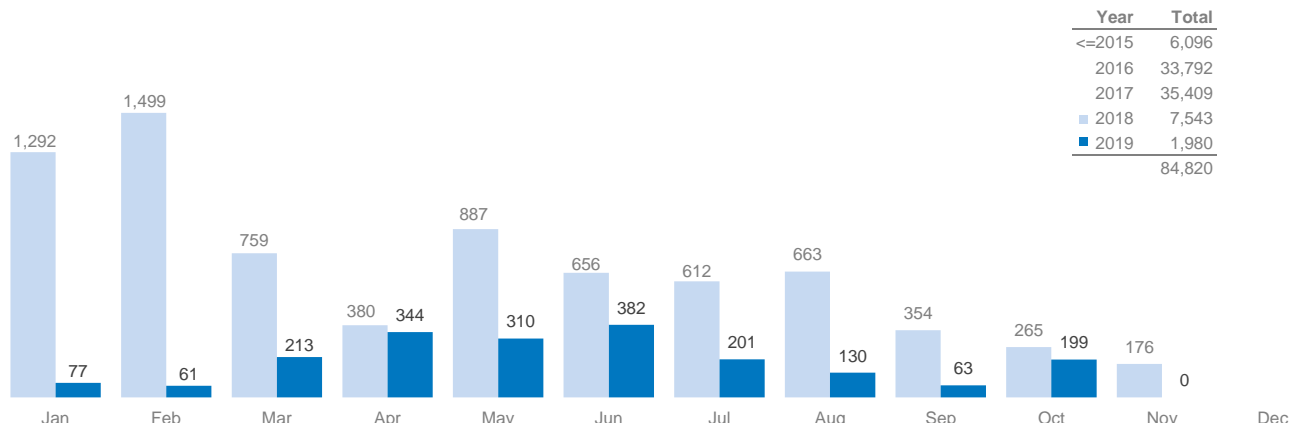

Returns from Kenya by month