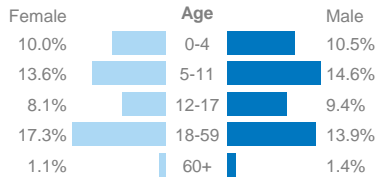

## Somali returnees from Kenya at 30 November 2019

**84,820**

refugee returnees (2014 - 2019)

### Age, gender composition

Women and children combined represent 85% of all returnees to date