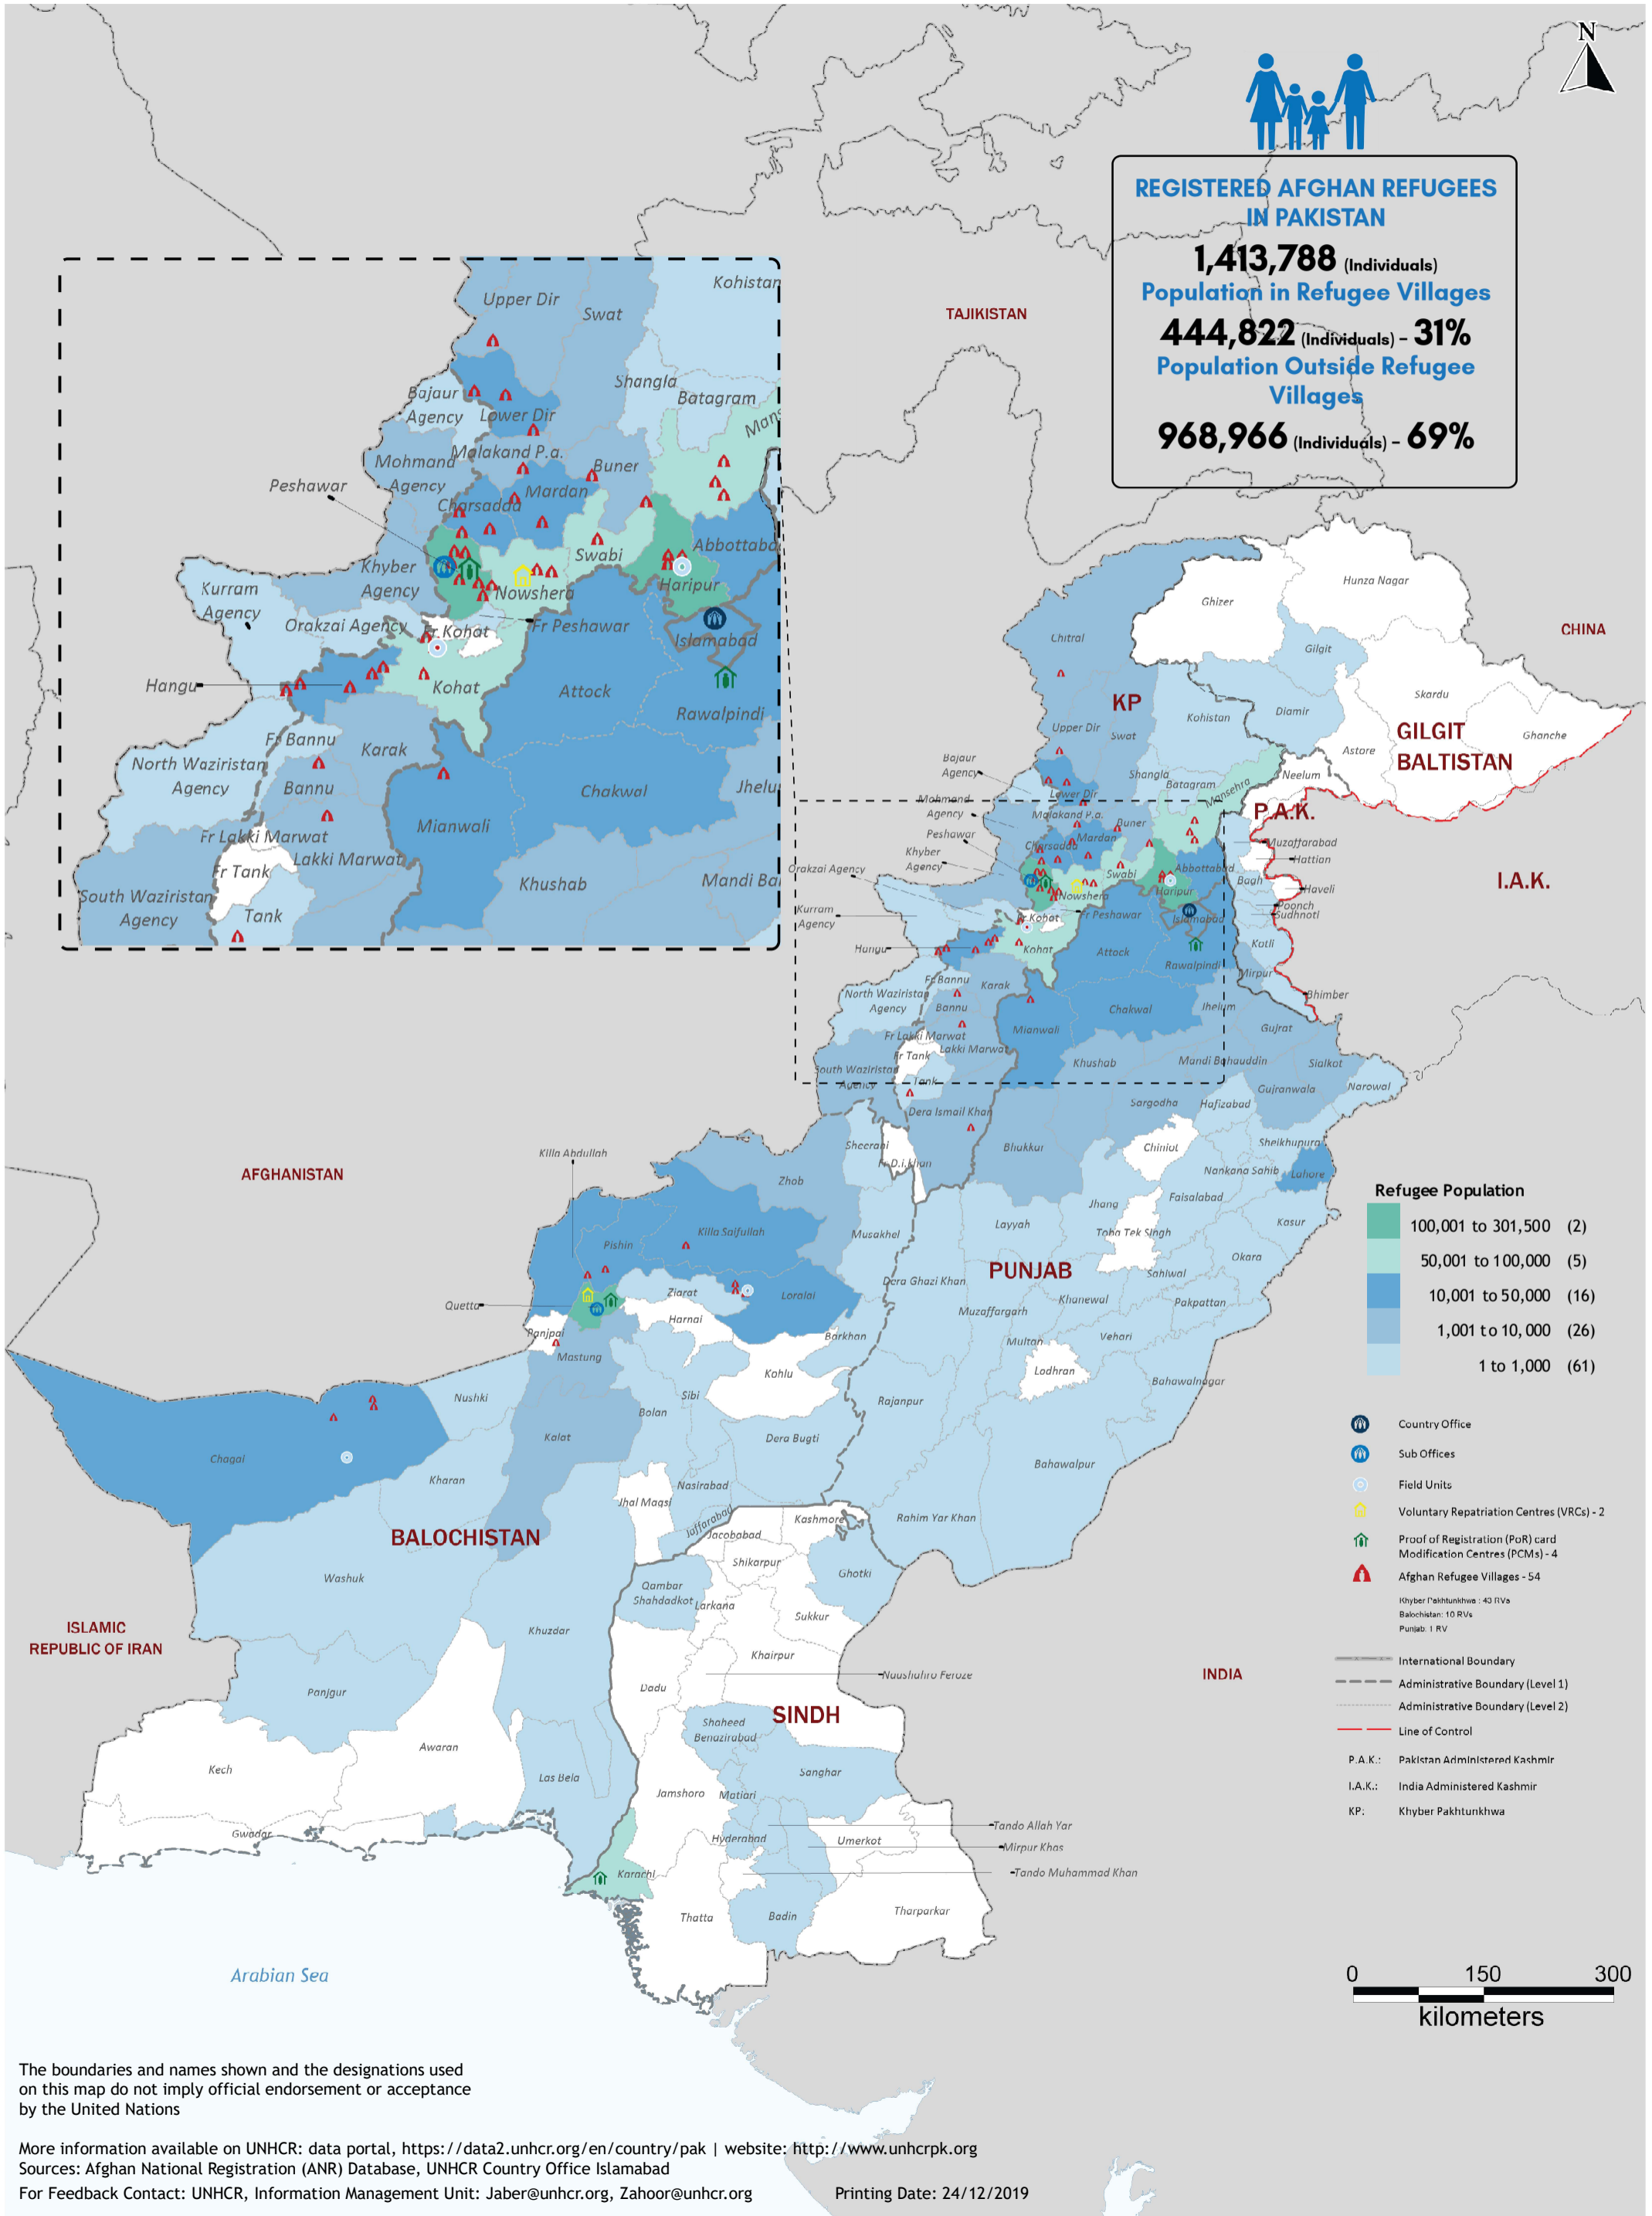

Pakistan: Overview of Afghan Refugee Population and UNHCR Operational Presence | as 30th of Nov, 2019

The boundaries and names shown and the designations used on this map do not imply official endorsement or acceptance by the United Nations

More information available on UNHCR: data portal, <https://data2.unhcr.org/en/country/pak> | website: <http://www.unhcrpk.org>

Sources: Afghan National Registration (ANR) Database, UNHCR Country Office Islamabad