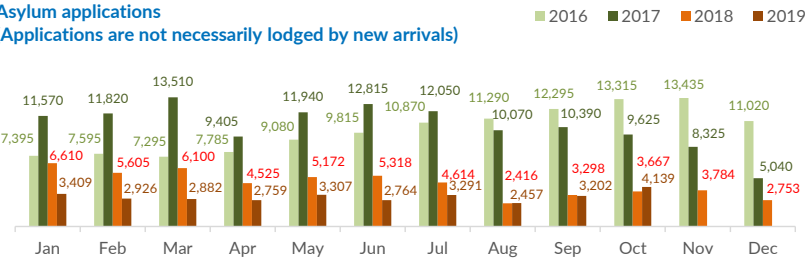

Italy weekly snapshot - 29 Dec 2019

(The charts below are based on figures from the Italian Ministry of Interior and UNHCR estimates. All figures are provisional and subject to change)

Total arrivals (1 Jan - 29 Dec 2019):	11,463
Total arrivals (1 Jan - 29 Dec 2018):	23,342
Total arrivals 1 Dec - 29 Dec 2019	580
Total arrivals 1 Dec - 29 Dec 2018	331
Average daily arrivals in December 2019 so far:	20
Average daily arrivals in November 2019:	41

Estimated # of arrivals during the last seven days **191**

(Based on arrivals or registration figures collected by UNHCR staff)

Mon, 23 Dec 2019	159
Tue, 24 Dec 2019	0
Wed, 25 Dec 2019	0
Thu, 26 Dec 2019	0
Fri, 27 Dec 2019	0
Sat, 28 Dec 2019	0
Sun, 29 Dec 2019	32

Arrivals per month

Sea arrivals of last weeks

Asylum applications (Applications are not necessarily lodged by new arrivals)

Sea arrivals by gender and age - Jan -Nov 2019

Most common sea arrival nationalities in Italy (comparison with previous month)