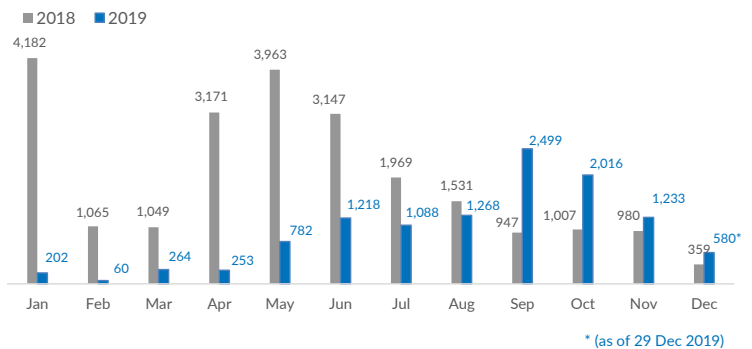

Arrivals per month