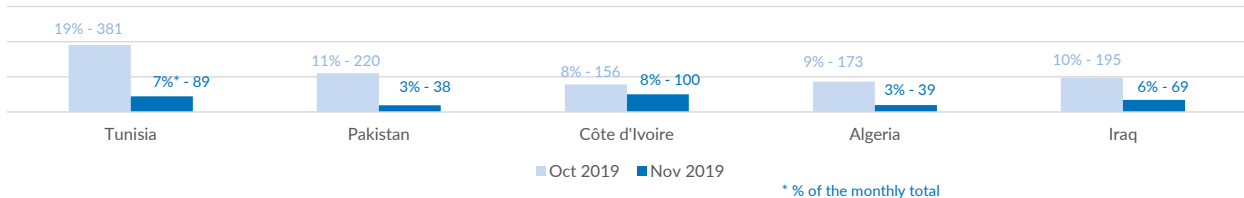

Arrivals per month

Sea arrivals of last weeks

Asylum applications (Applications are not necessarily lodged by new arrivals)

Sea arrivals by gender and age - Jan -Nov 2019

Most common sea arrival nationalities in Italy (comparison with previous month)