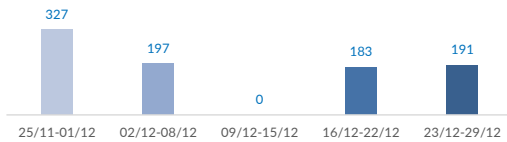

Italy weekly snapshot - 29 Dec 2019

(The charts below are based on figures from the Italian Ministry of Interior and UNHCR estimates. All figures are provisional and subject to change)

Total arrivals (1 Jan - 29 Dec 2019):	11,463
Total arrivals (1 Jan - 29 Dec 2018):	23,342
Total arrivals 1 Dec - 29 Dec 2019	580
Total arrivals 1 Dec - 29 Dec 2018	331
Average daily arrivals in December 2019 so far:	20
Average daily arrivals in November 2019:	41

Estimated # of arrivals during the last seven days **191**

(Based on arrivals or registration figures collected by UNHCR staff)

Mon, 23 Dec 2019	159
Tue, 24 Dec 2019	0
Wed, 25 Dec 2019	0
Thu, 26 Dec 2019	0
Fri, 27 Dec 2019	0
Sat, 28 Dec 2019	0
Sun, 29 Dec 2019	32

Arrivals per month

Sea arrivals of last weeks

Asylum applications (Applications are not necessarily lodged by new arrivals)

Sea arrivals by gender and age - Jan -Nov 2019

Most common sea arrival nationalities in Italy (comparison with previous month)