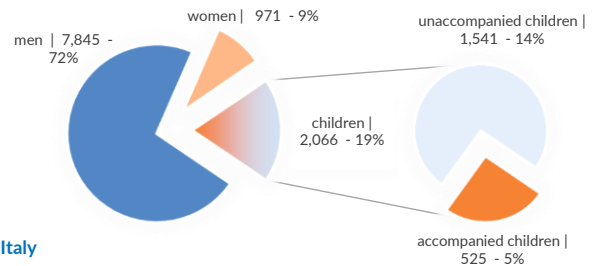

Estimated # of arrivals during the last seven days **191**

(Based on arrivals or registration figures collected by UNHCR staff)

Mon, 23 Dec 2019	159
Tue, 24 Dec 2019	0
Wed, 25 Dec 2019	0
Thu, 26 Dec 2019	0
Fri, 27 Dec 2019	0
Sat, 28 Dec 2019	0
Sun, 29 Dec 2019	32

Arrivals per month

Sea arrivals of last weeks

Asylum applications (Applications are not necessarily lodged by new arrivals)

Sea arrivals by gender and age - Jan -Nov 2019

Most common sea arrival nationalities in Italy (comparison with previous month)