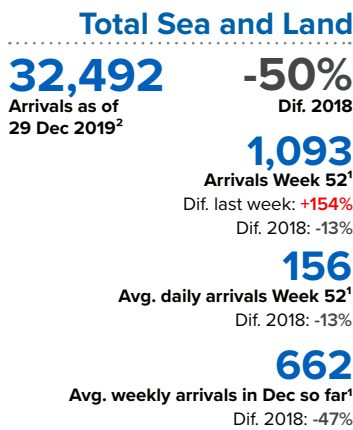

# SPAIN Weekly snapshot - Week 52 (23 - 29 Dec 2019)

The charts below are based on figures from the Ministry of Interior and UNHCR estimates. All figures are provisional and subject to change

## Refugees & migrants: sea and land arrivals in week 52<sup>1</sup>

## Sea and land arrivals during the last five weeks<sup>1</sup>