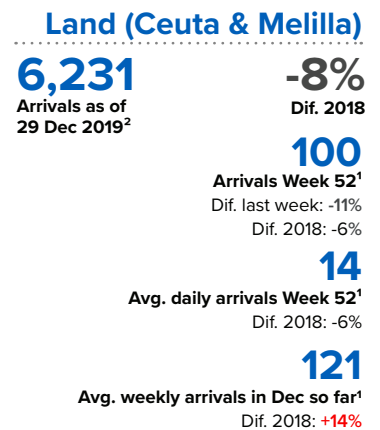

# SPAIN Weekly snapshot - Week 52 (23 - 29 Dec 2019)

The charts below are based on figures from the Ministry of Interior and UNHCR estimates. All figures are provisional and subject to change

## Refugees & migrants: sea and land arrivals in week 52<sup>1</sup>

## Sea and land arrivals during the last five weeks<sup>1</sup>