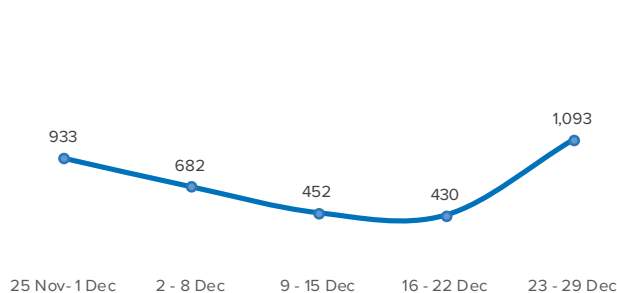

# SPAIN Weekly snapshot - Week 52 (23 - 29 Dec 2019)

The charts below are based on figures from the Ministry of Interior and UNHCR estimates. All figures are provisional and subject to change

## Refugees & migrants: sea and land arrivals in week 52<sup>1</sup>

## Sea and land arrivals during the last five weeks<sup>1</sup>