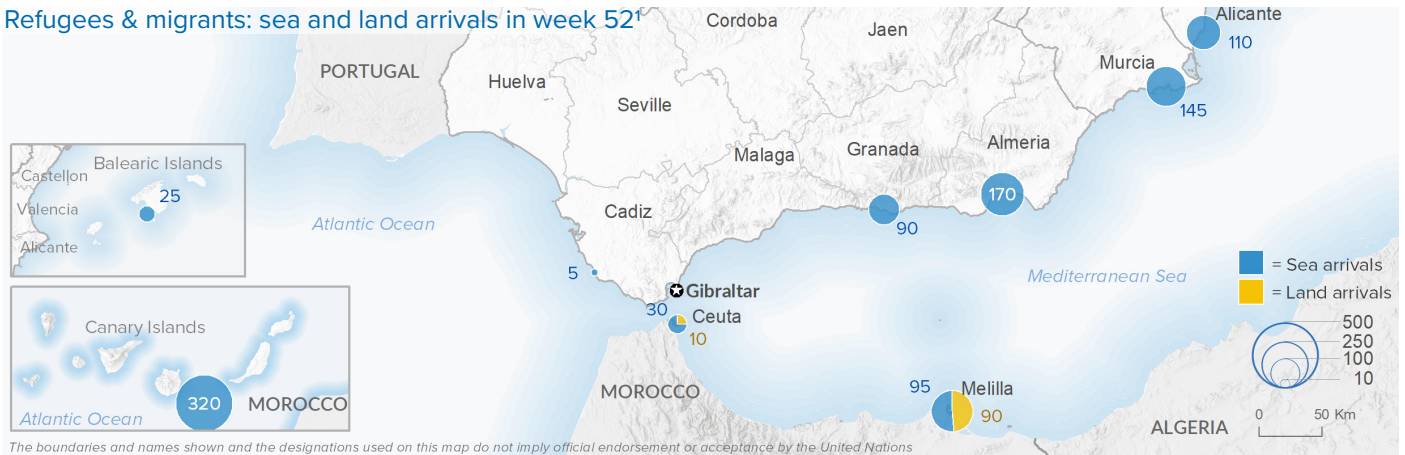

# SPAIN Weekly snapshot - Week 52 (23 - 29 Dec 2019)

The charts below are based on figures from the Ministry of Interior and UNHCR estimates. All figures are provisional and subject to change

## Refugees & migrants: sea and land arrivals in week 52<sup>1</sup>

## Sea and land arrivals during the last five weeks<sup>1</sup>

## Arrivals per month<sup>2</sup>