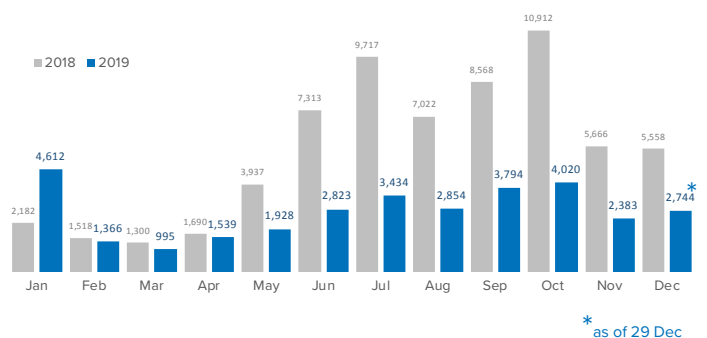

Arrivals per month²