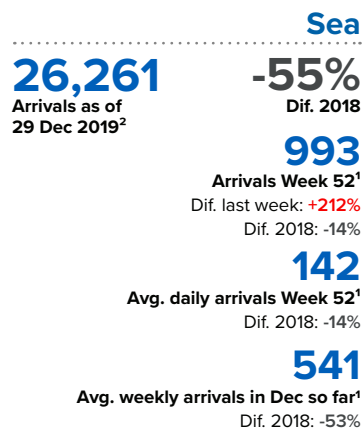

# SPAIN Weekly snapshot - Week 52 (23 - 29 Dec 2019)

The charts below are based on figures from the Ministry of Interior and UNHCR estimates. All figures are provisional and subject to change

## Refugees & migrants: sea and land arrivals in week 52<sup>1</sup>

## Sea and land arrivals during the last five weeks<sup>1</sup>