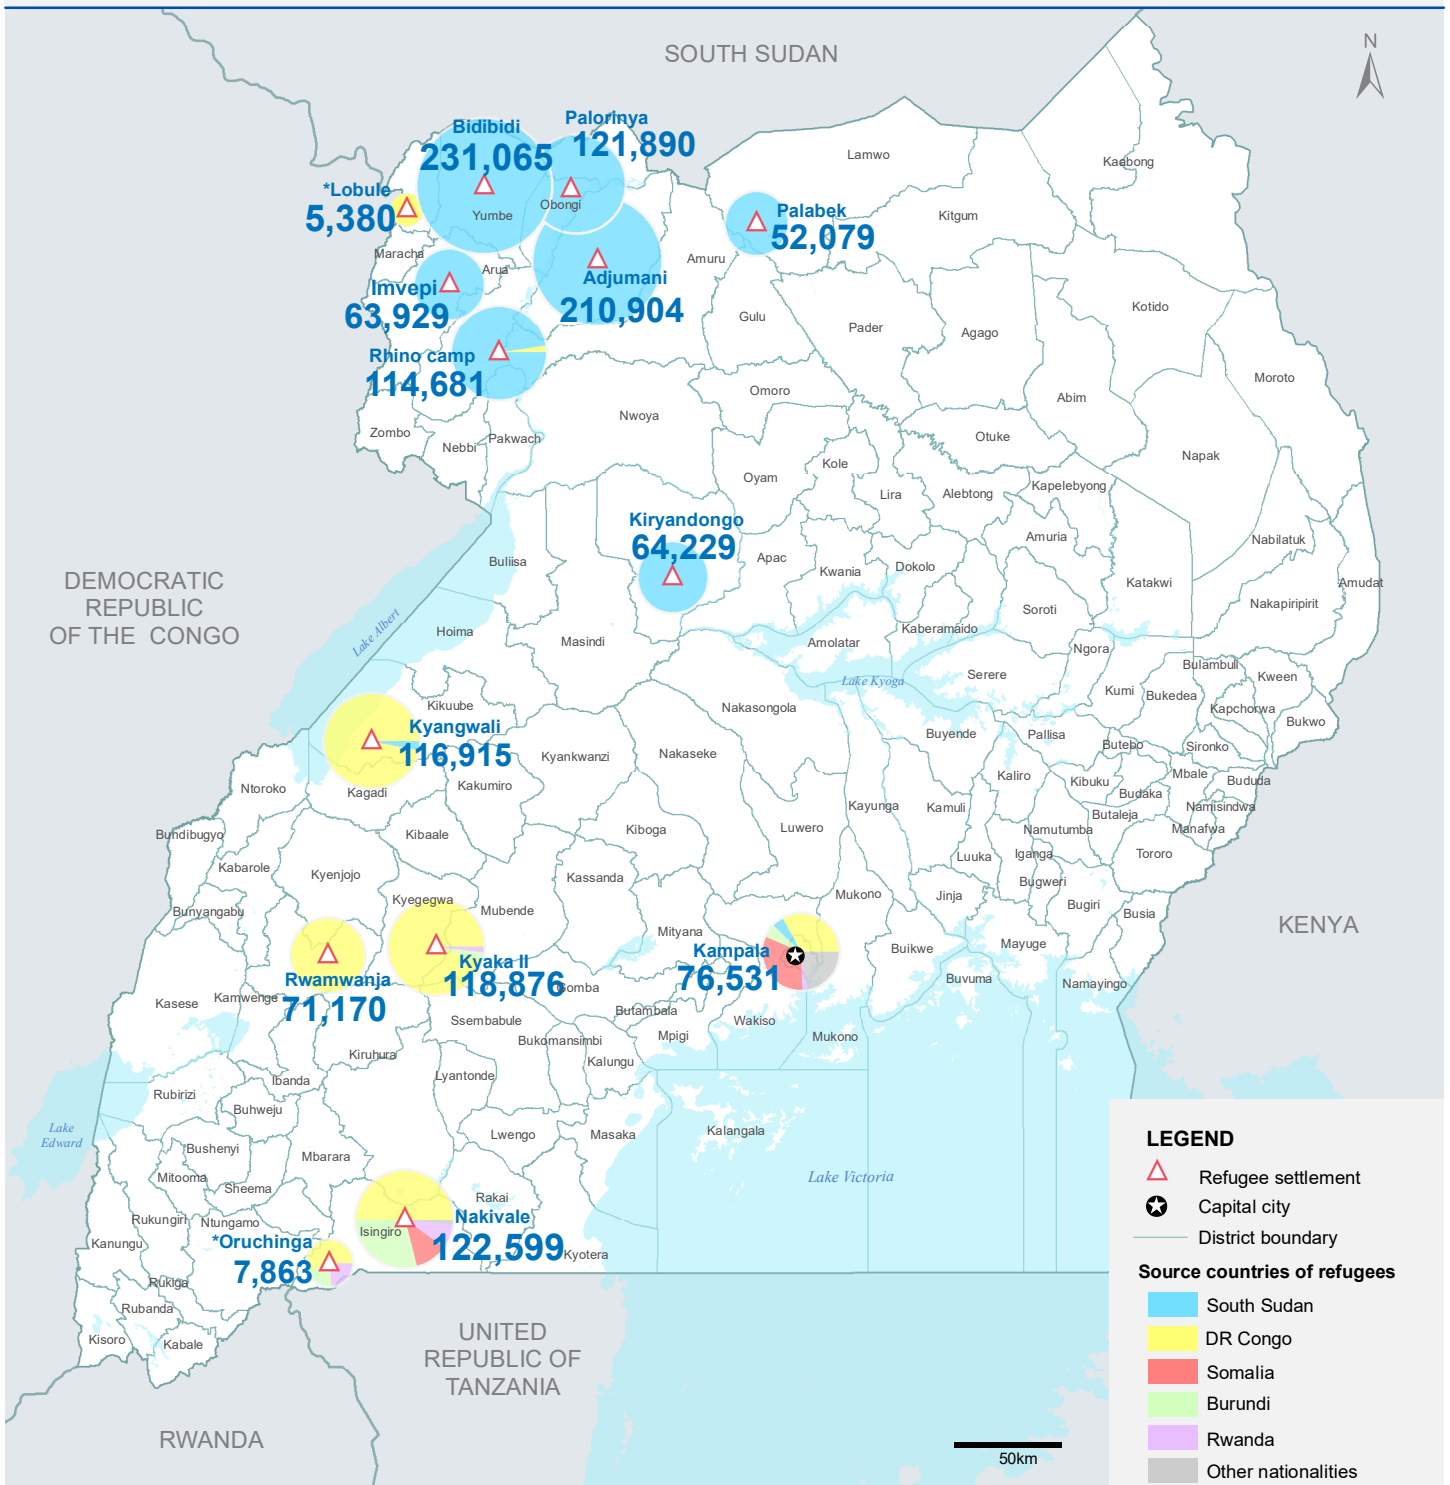

Refugees and Asylum-Seekers in Uganda

Uganda Refugee Response

31 December 2019

Total refugees and asylum-seekers**

1,381,122

Countries of origin

SOUTH SUDAN	861,590
DR CONGO	397,638
BURUNDI	45,671
SOMALIA	37,960
RWANDA	17,110
OTHERS	21,153

Refugees per settlement

BIDIBIDI	17%
ADJUMANI	15%
PALORINYA	9%
NAKIVALE	9%
KYAKA II	9%
RHINO CAMP	8%
KYANGWALI	8%
IMVEPI	5%
KAMPALA	5%
KIRYANDONGO	5%
RWAMWANJA	5%
PALABEK	4%
ORUCHINGA	0.6%
LOBULE	0.4%

LEGEND

- △ Refugee settlement
- ★ Capital city
- District boundary

Source countries of refugees

- South Sudan
- DR Congo
- Somalia
- Burundi
- Rwanda
- Other nationalities

The boundaries and names shown and the designations used on this map do not imply official endorsement or acceptance by the United Nations.

*Oruchinga and Lobule symbols not to scale **Includes 3,011 refugees and asylum seekers in reception centres which are not shown on the map