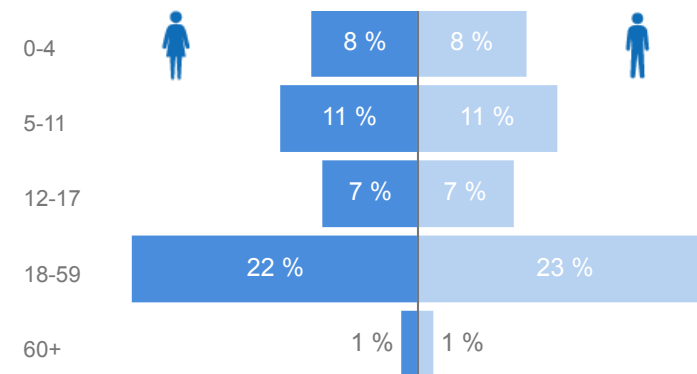

Uganda - Refugee Statistics January 2020 - Nakivale

Total Population

124,515

Total Refugees

121,348

Total Households

36,631

Total Asylum-Seekers

3,167

Zones

Level3	HHs	Individuals
Base Camp	23,353	74,730
Juru	6,589	24,338
Rubondo	6,285	24,770

Age & Gender Breakdown

Country of Origin	Total
Democratic Republic of the Congo	61,644
Burundi	36,922
Somalia	13,439
Rwanda	9,872
Eritrea	1,492

New Registration by Month

Occupation * - Top 7

* Age is between 18 - 59 years for Occupation

Specific Needs - Top 7