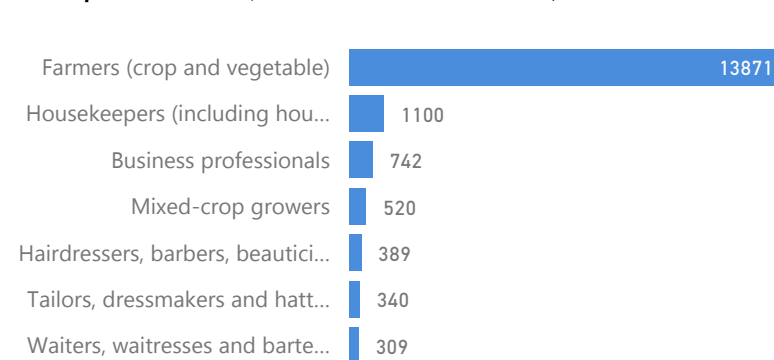

3,167

Zones

Level3	HHs	Individuals
Base Camp	23,353	74,730
Juru	6,589	24,338
Rubondo	6,285	24,770

Age & Gender Breakdown

Country of Origin	Total
Democratic Republic of the Congo	61,644
Burundi	36,922
Somalia	13,439
Rwanda	9,872
Eritrea	1,492

New Registration by Month

Occupation * - Top 7

* Age is between 18 - 59 years for Occupation

Specific Needs - Top 7