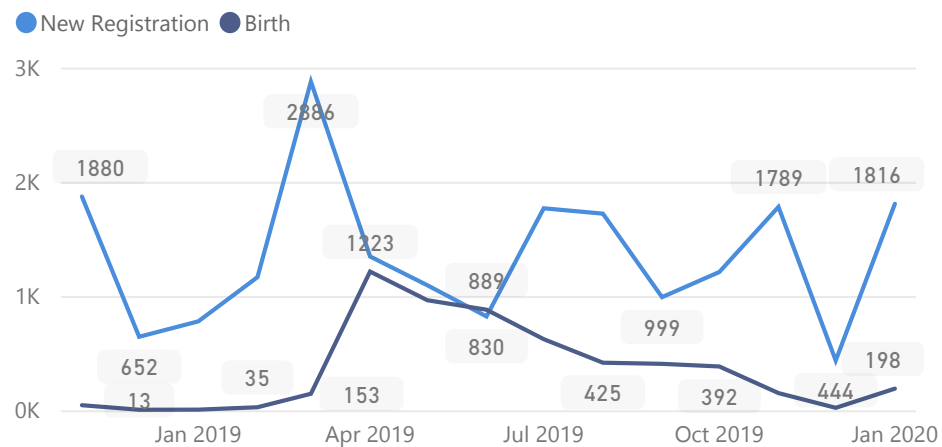

Uganda - Refugee Statistics January 2020 - Nakivale

Total Population

124,515

Total Refugees

121,348

Total Households

36,631

Total Asylum-Seekers

3,167

Zones

Level3	HHs	Individuals
Base Camp	23,353	74,730
Juru	6,589	24,338
Rubondo	6,285	24,770

Age & Gender Breakdown

Country of Origin	Total
Democratic Republic of the Congo	61,644
Burundi	36,922
Somalia	13,439
Rwanda	9,872
Eritrea	1,492

New Registration by Month

Occupation * - Top 7

* Age is between 18 - 59 years for Occupation

Specific Needs - Top 7