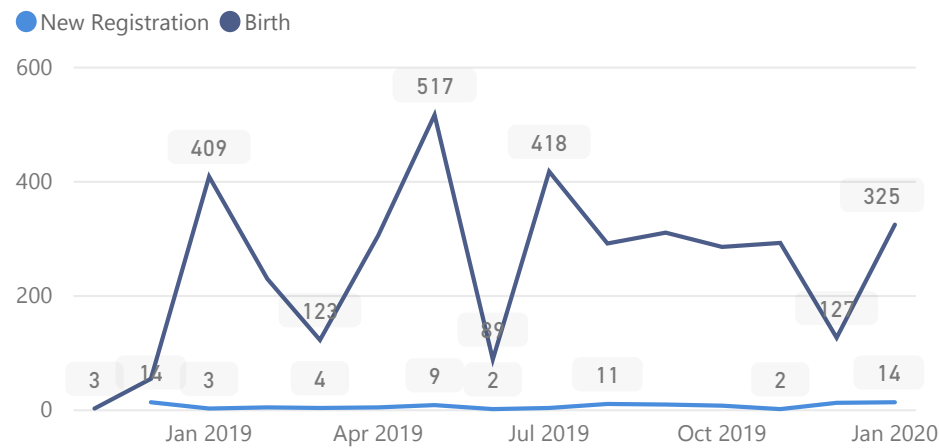

Elderly

4 %

5,234

Total Refugees

122,223

Total Asylum-Seekers

15

Female

53 %

64,487

Youth 15-24

23 %

28,134

Zones

Level3	HHs	Individuals
Morobi	8,505	34,094
Dongo West	6,413	24,641
Chinyi	4,867	19,018
Basecamp Ibakwe	3,373	14,852
Dongo East	3,084	12,502
Belemaling	2,414	10,143
Budri	1,857	6,885

Age & Gender Breakdown

Country of Origin	Total
South Sudan	122,205
Sudan	30
Democratic Republic of the Congo	3

New Registration by Month

Occupation

* Age is between 18 - 59 years for Occupation

Specific Needs - Top 7