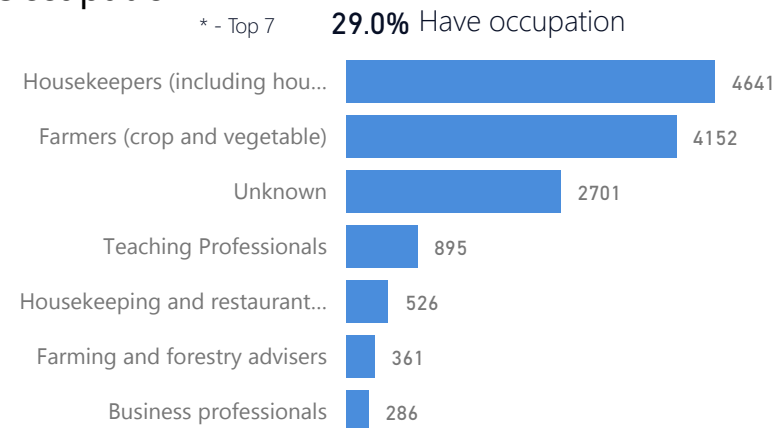

53 %

64,487

Youth 15-24

23 %

28,134

Zones

Level3	HHs	Individuals
Morobi	8,505	34,094
Dongo West	6,413	24,641
Chinyi	4,867	19,018
Basecamp Ibakwe	3,373	14,852
Dongo East	3,084	12,502
Belemaling	2,414	10,143
Budri	1,857	6,885

Age & Gender Breakdown

Country of Origin	Total
South Sudan	122,205
Sudan	30
Democratic Republic of the Congo	3

New Registration by Month

Occupation

* Age is between 18 - 59 years for Occupation

Specific Needs - Top 7