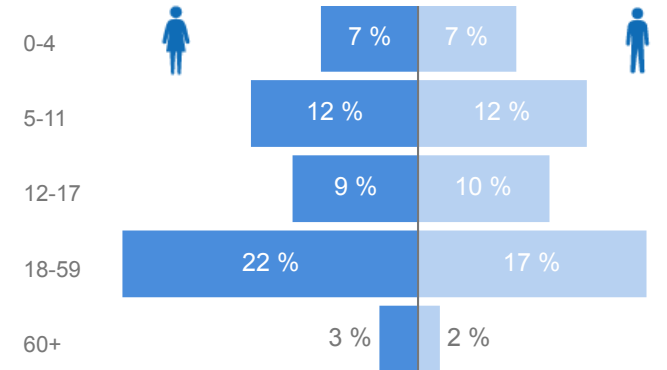

Elderly

4 %

5,234

Total Refugees

122,223

Total Asylum-Seekers

15

Female

53 %

64,487

Youth 15-24

23 %

28,134

Zones

Level3	HHs	Individuals
Morobi	8,505	34,094
Dongo West	6,413	24,641
Chinyi	4,867	19,018
Basecamp Ibakwe	3,373	14,852
Dongo East	3,084	12,502
Belemaling	2,414	10,143
Budri	1,857	6,885

Age & Gender Breakdown

Country of Origin	Total
South Sudan	122,205
Sudan	30
Democratic Republic of the Congo	3

New Registration by Month

Occupation

* Age is between 18 - 59 years for Occupation

Specific Needs - Top 7