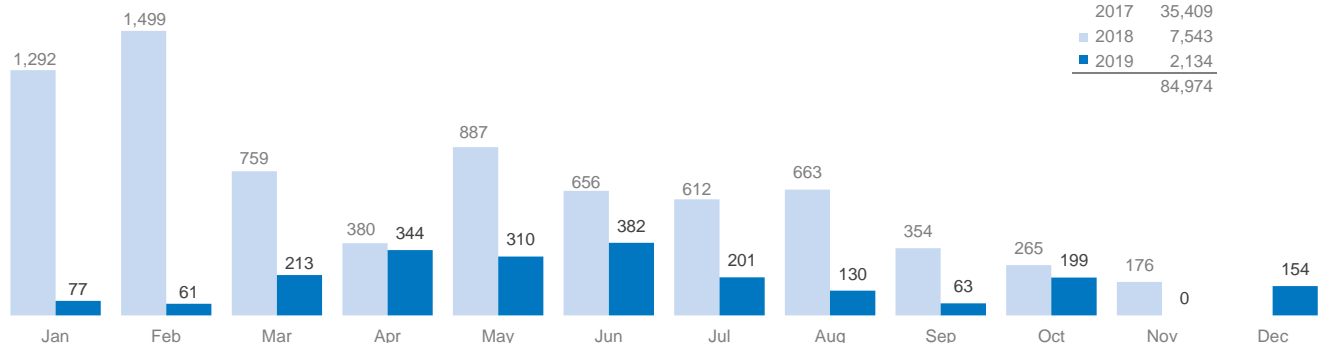

Returns from Kenya by month

During the month of January 2020, no new refugee returnees were recorded.