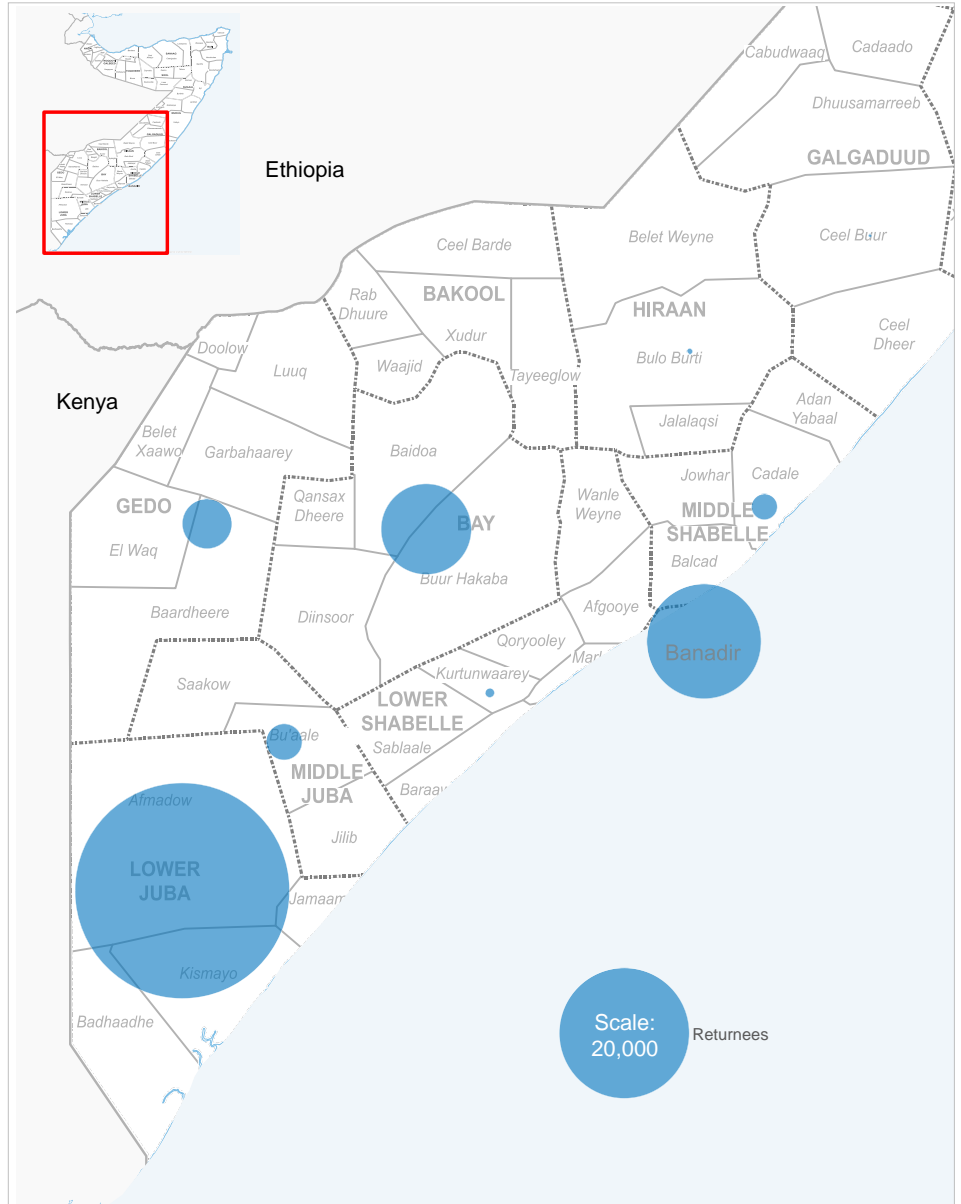

SOMALIA

Somali returnees from Kenya at 31 January 2020

84,974

refugee returnees (2014 - 2020)

Age, gender composition

Women and children combined represent 85% of all returnees to date

Somali returnees by destination

Region	Individuals	Percent
Lower Juba	54,375	64%
Banadir	15,468	18%
Bay	9,655	11%
Gedo	2,922	3%
Middle Juba	1,539	2%
Middle Shabelle	798	1%
Lower Shabelle	104	0%
Hiraan	42	0%
Woq. Galbeed	18	0%
Nugaal	13	0%
Bari	12	0%
Other	28	0%
TOTAL	84,974	100%

Data on destinations for returnees from Kenya are generally based on the place of initial return. In the case of arrivals by road convoy in 2017, the final destination declared on arrival is used.

Returns from Kenya by month