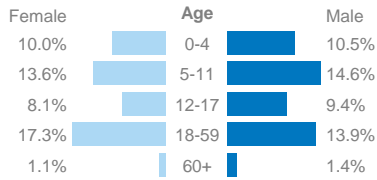

SOMALIA

Somali returnees from Kenya at 31 January 2020

84,974

refugee returnees (2014 - 2020)

Age, gender composition

Women and children combined represent 85% of all returnees to date

Somali returnees by destination

Region	Individuals	Percent
Lower Juba	54,375	64%
Banadir	15,468	18%
Bay	9,655	11%
Gedo	2,922	3%
Middle Juba	1,539	2%
Middle Shabelle	798	1%
Lower Shabelle	104	0%
Hiraan	42	0%
Woq. Galbeed	18	0%
Nugaal	13	0%
Bari	12	0%
Other	28	0%
TOTAL	84,974	100%