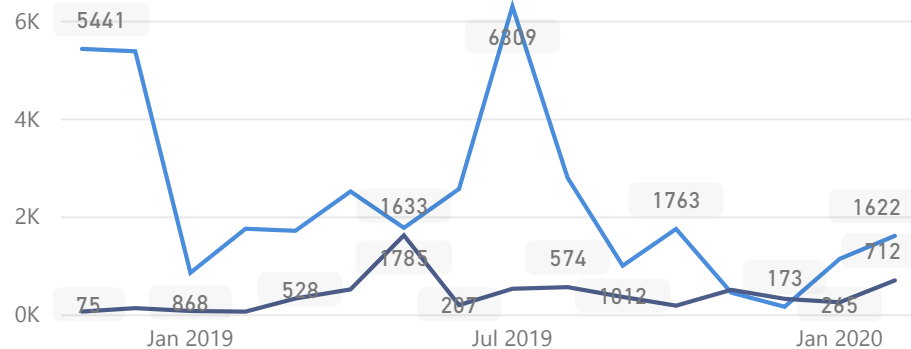

Elderly

3 %

4,095

Total Refugees

118,711

Total Asylum-Seekers

1,915

Female

Occupation * - Top 3

50.5% Have occupation

Farmers (crop and vegetable)	20548
Farm-hands & labourers	1841
Fishermen	1063

* Age is between 18 - 59 years for Occupation

Age & Gender Breakdown

Country of Origin - Top 5	Total
Democratic Republic of the Congo	116,021
South Sudan	3,366
Rwanda	1,114
Burundi	104
Kenya	10

New Registration by Month

● New Registration ● Birth

Specific Needs - Top 7