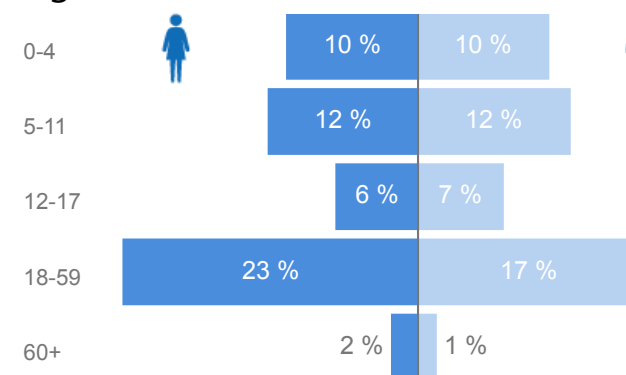

Elderly

3 %

4,095

Total Refugees

118,711

Total Asylum-Seekers

1,915

Female

53 %

63,899

Youth 15-24

18 %

22,303

Zones

Level3	HHs	Individuals
Maratatu D	5,226	13,929
Kavule	4,648	11,336
Nyampindu	4,626	10,655
Maratatu B	4,531	11,667
Mombasa	4,139	11,633
Maratatu A	3,254	8,677
Mukarange	3,093	7,546
Kyebitaka	2,463	8,751
Maratatu C	2,217	5,750
Kentomi	1,677	5,220
Kagoma	1,475	5,153
Kinakyeitaka	1,125	2,879
Kasonga	604	2,476
Rwenyawawa	566	2,441
Nyamiganda	443	1,988
Malembo A	433	1,618
Nyambogo	385	1,808
Munsisa B	289	1,276
Malembo	257	1,043
Munsisa A	244	1,105
Mukunyu A	223	967
Malembo C	168	449
Kirokole	148	579

Occupation * - Top 3

50.5% Have occupation

Farmers (crop and vegetable)	20548
Farm-hands & labourers	1841
Fishermen	1063

* Age is between 18 - 59 years for Occupation

Age & Gender Breakdown

Country of Origin - Top 5	Total
Democratic Republic of the Congo	116,021
South Sudan	3,366
Rwanda	1,114
Burundi	104
Kenya	10