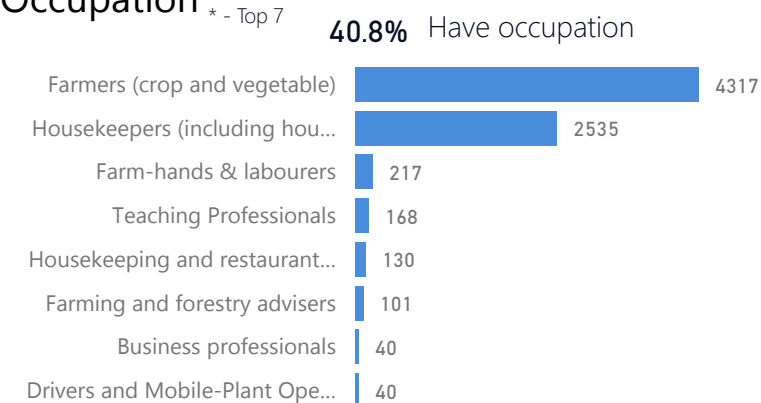

Total Refugees

53,324

Total Asylum-Seekers

10

Female
51 %
27,359

Youth 15-24
22 %
11,758

Zones

Level3	HHs	Individuals
Zone 5B	4,025	13,237
Zone 7	2,922	10,546
Zone 4	2,182	7,474
Zone 5A	2,064	7,311
Zone 6	1,707	5,551
Zone 2	1,300	3,829
Zone 1	938	2,772
Zone 3	734	2,537

Age & Gender Breakdown

Country of Origin	Total
South Sudan	53,076
Sudan	258

New Registration by Month

Occupation * - Top 7

* Age is between 18 - 59 years for Occupation

Specific Needs - Top 7