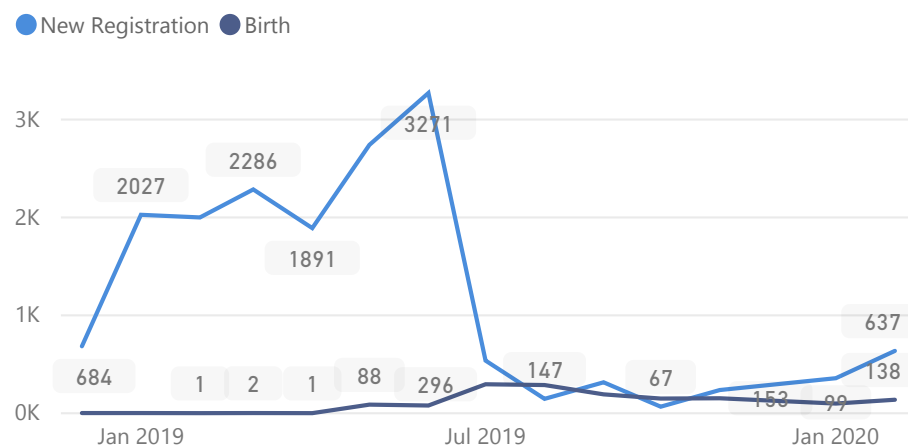

Uganda - Refugee Statistics February 2020 - Palabek

Total Population

53,334

Total Households

15,907

Women and Children

85 %
45,220

Elderly
2 %
1,273

Total Refugees

53,324

Total Asylum-Seekers

10

Female
51 %
27,359

Youth 15-24
22 %
11,758

Zones

Level3	HHs	Individuals
Zone 5B	4,025	13,237
Zone 7	2,922	10,546
Zone 4	2,182	7,474
Zone 5A	2,064	7,311
Zone 6	1,707	5,551
Zone 2	1,300	3,829
Zone 1	938	2,772
Zone 3	734	2,537

Age & Gender Breakdown

Country of Origin	Total
South Sudan	53,076
Sudan	258

New Registration by Month

Occupation * - Top 7

* Age is between 18 - 59 years for Occupation

Specific Needs - Top 7