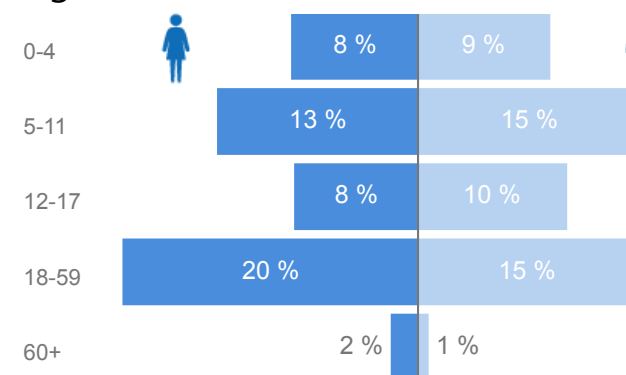

Total Refugees

53,324

Total Asylum-Seekers

10

Female
51 %
27,359

Youth 15-24
22 %
11,758

Zones

Level3	HHs	Individuals
Zone 5B	4,025	13,237
Zone 7	2,922	10,546
Zone 4	2,182	7,474
Zone 5A	2,064	7,311
Zone 6	1,707	5,551
Zone 2	1,300	3,829
Zone 1	938	2,772
Zone 3	734	2,537

Age & Gender Breakdown

Country of Origin	Total
South Sudan	53,076
Sudan	258

New Registration by Month

Occupation * - Top 7

* Age is between 18 - 59 years for Occupation

Specific Needs - Top 7