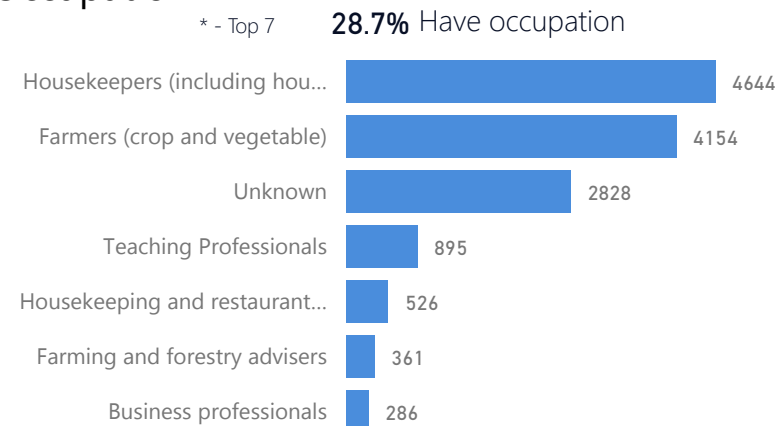

## Age & Gender Breakdown

Country of Origin	Total
South Sudan	122,610
Sudan	32
Democratic Republic of the Congo	3

## Occupation

\* Age is between 18 - 59 years for Occupation