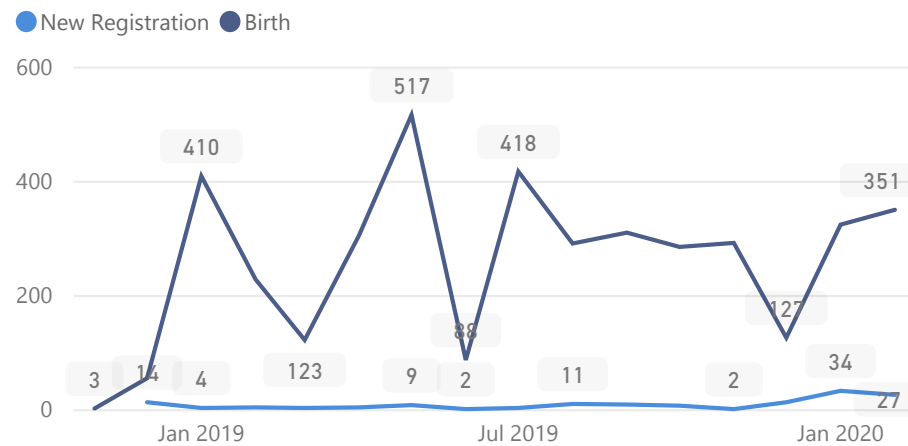

### Youth 15-24

**23 %**

**28,221**

## Occupation

\* Age is between 18 - 59 years for Occupation