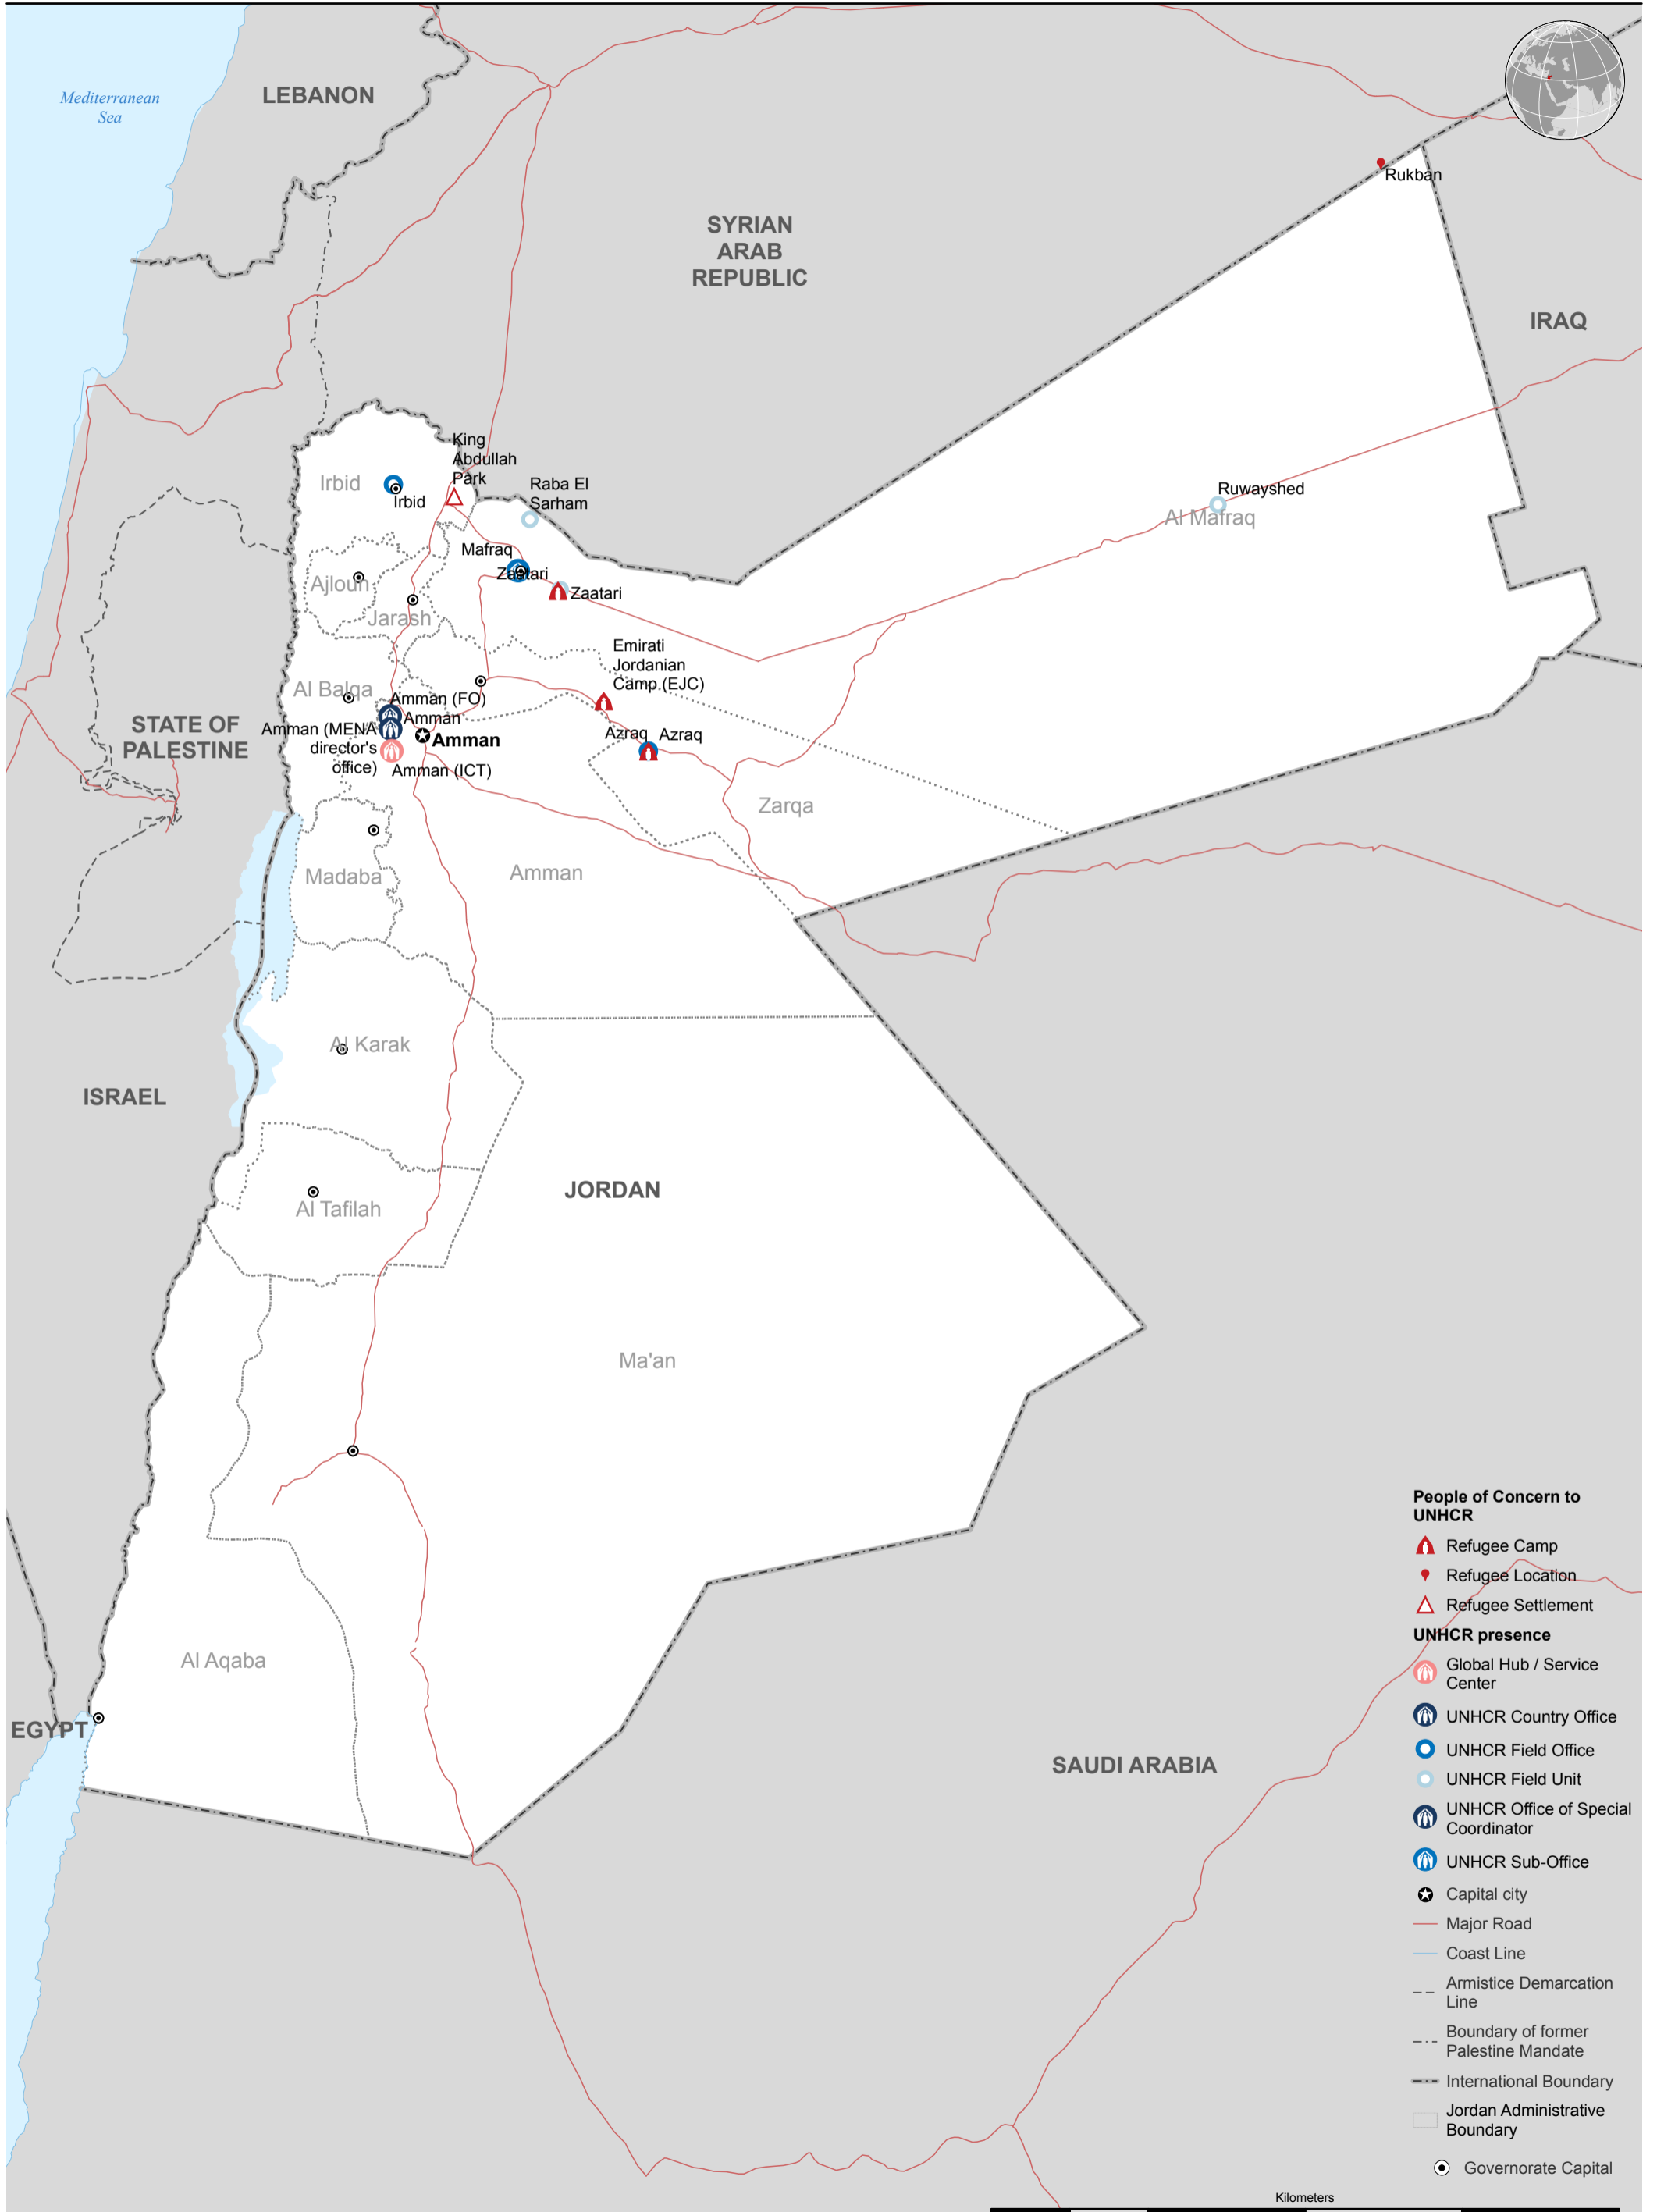

JORDAN

Situation Map

Jordan Situation Map as of March 2020

- People of Concern to UNHCR**
 - Refugee Camp
 - Refugee Location
 - Refugee Settlement
- UNHCR presence**
 - Global Hub / Service Center
 - UNHCR Country Office
 - UNHCR Field Office
 - UNHCR Field Unit
 - UNHCR Office of Special Coordinator
 - UNHCR Sub-Office
- Capital city
- Major Road
- Coast Line
- Armistice Demarcation Line
- Boundary of former Palestine Mandate
- International Boundary
- Jordan Administrative Boundary
- Governorate Capital