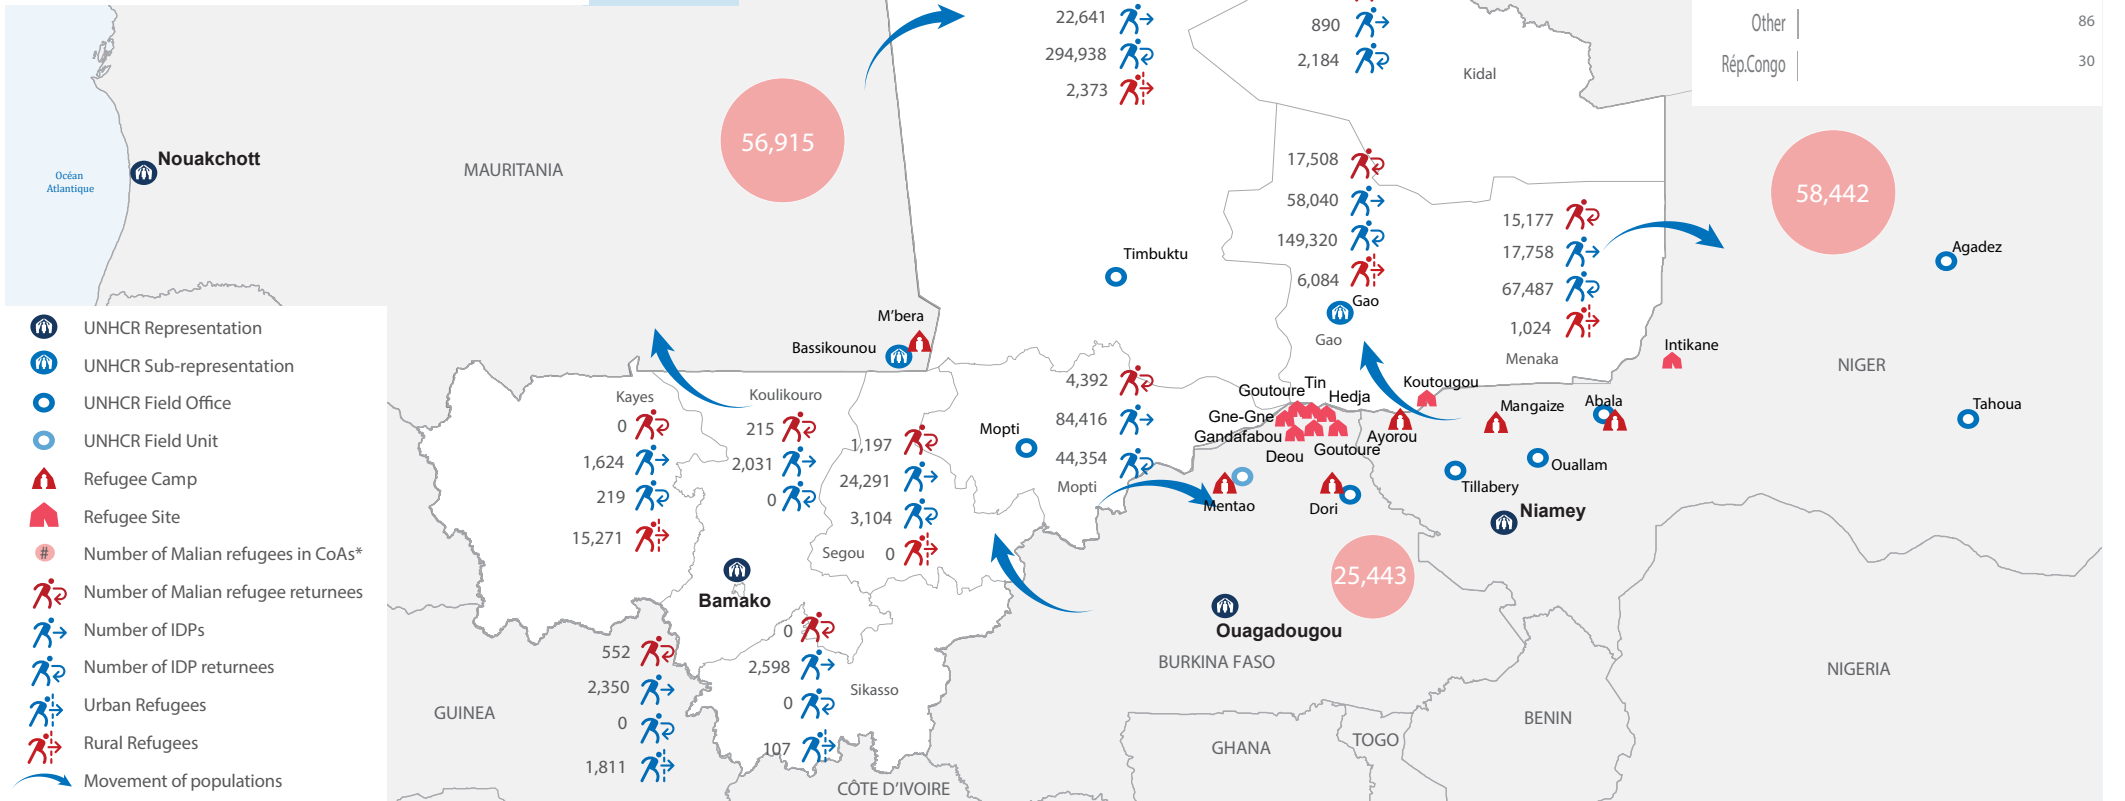

Malian refugees in asylum countries (UNHCR)	140,800
Malian refugees returnees (Government)	76,626
IDPs (Government, DNDS)	216,639
IDP returnees (Government, DNDS)	561,606
Refugees in Mali (Government, CNCR)	26,670
Asylum Seekers in Mali (Government, CNCR)	1016

### REFUGEES IN MALI BY COUNTRY OF ORIGIN

Mauritania	15 316
Burkina Faso	8 457
Niger	1 024
Central Africa	970
Ivorian	516
RDCongo	271
Other	86
Rép.Congo	30

\* (CoAs) Country of Asylum

The boundaries and names shown and the designations used on this map do not imply official endorsement or acceptance by the United Nations.