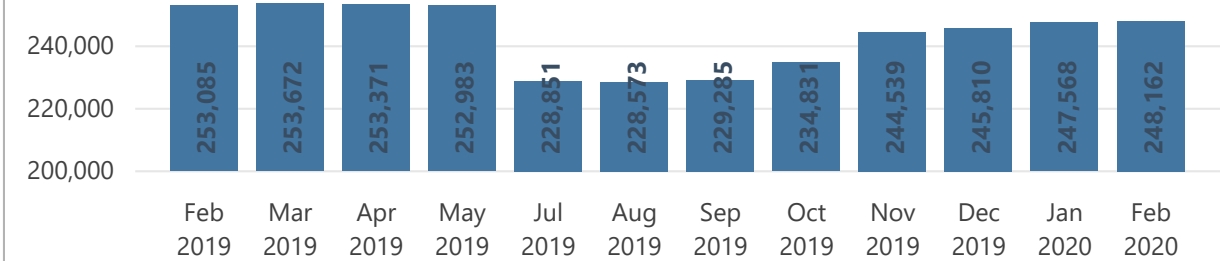

Camp and Urban Population

Population Trend

Governorate	Individuals	Household	% of Total
Erbil	124,546	39,250	50.19%
Erbil Urban	93,990	32,213	37.87%
Darashakran Camp	11,917	2,627	4.80%
Qushtappa Camp	8,342	2,001	3.36%
Kawergosk Camp	7,849	1,887	3.16%
Basirma Camp	2,448	522	0.99%
Duhok	89,182	24,257	35.94%
Domiz Camp	30,921	7,463	12.46%
Duhok Urban	28,555	8,885	11.51%
Domiz Camp 2	10,544	2,492	4.25%
Gawilan Camp	10,023	2,485	4.04%
Bardarash Camp	8,070	2,663	3.25%
Akre Settlement	1,069	269	0.43%
Sulaymaniyah	31,511	10,144	12.70%
Sulaymaniyah Urban	22,270	7,877	8.97%
Arbat Camp	9,241	2,267	3.72%
Other	2,923	1,258	1.18%
Other Urban Locations	2,923	1,258	1.18%
Total	248,162	74,909	100.00%