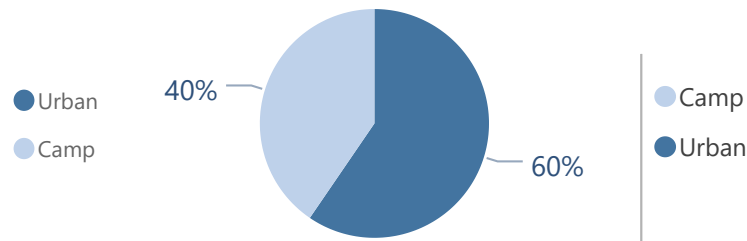

Camp and Urban Population

Population Trend

Governorate	Individuals	Household	% of Total
Erbil	124,546	39,250	50.19%
Erbil Urban	93,990	32,213	37.87%
Darashakran Camp	11,917	2,627	4.80%
Qushtappa Camp	8,342	2,001	3.36%
Kawergosk Camp	7,849	1,887	3.16%
Basirma Camp	2,448	522	0.99%
Duhok	89,182	24,257	35.94%
Domiz Camp	30,921	7,463	12.46%
Duhok Urban	28,555	8,885	11.51%
Domiz Camp 2	10,544	2,492	4.25%
Gawilan Camp	10,023	2,485	4.04%
Bardarash Camp	8,070	2,663	3.25%
Akre Settlement	1,069	269	0.43%
Sulaymaniyah	31,511	10,144	12.70%
Sulaymaniyah Urban	22,270	7,877	8.97%
Arbat Camp	9,241	2,267	3.72%
Other	2,923	1,258	1.18%
Other Urban Locations	2,923	1,258	1.18%
Total	248,162	74,909	100.00%