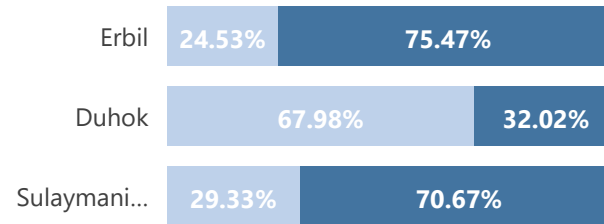

Camp and Urban Population

Population Trend

Governorate	Individuals	Household	% of Total
Erbil	124,546	39,250	50.19%
Erbil Urban	93,990	32,213	37.87%
Darashakran Camp	11,917	2,627	4.80%
Qushtappa Camp	8,342	2,001	3.36%
Kawergosk Camp	7,849	1,887	3.16%
Basirma Camp	2,448	522	0.99%
Duhok	89,182	24,257	35.94%
Domiz Camp	30,921	7,463	12.46%
Duhok Urban	28,555	8,885	11.51%
Domiz Camp 2	10,544	2,492	4.25%
Gawilan Camp	10,023	2,485	4.04%
Bardarash Camp	8,070	2,663	3.25%
Akre Settlement	1,069	269	0.43%
Sulaymaniyah	31,511	10,144	12.70%
Sulaymaniyah Urban	22,270	7,877	8.97%
Arbat Camp	9,241	2,267	3.72%
Other	2,923	1,258	1.18%
Other Urban Locations	2,923	1,258	1.18%
Total	248,162	74,909	100.00%