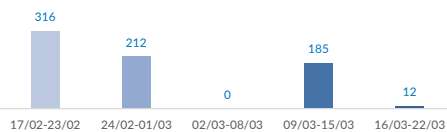

■ 2019 ■ 2020

Sea arrivals of last weeks