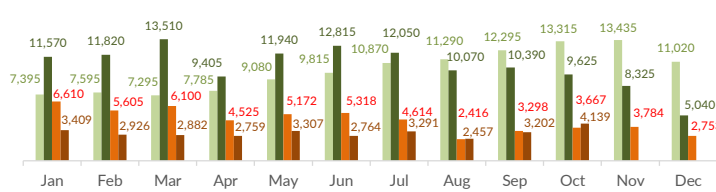

Asylum applications (Applications are not necessarily lodged by new arrivals)

Most common sea arrival nationalities in Italy (comparison with previous month)

■ 2016 ■ 2017 ■ 2018 ■ 2019