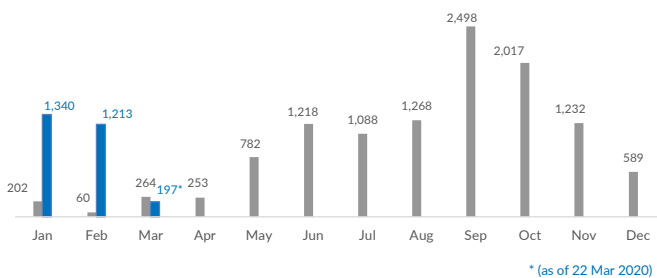

Sea arrivals by gender and age - Jan -Feb 2020

■ 2019 ■ 2020