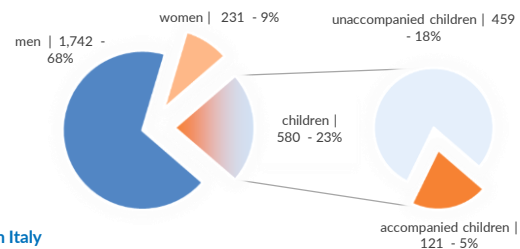

Most common sea arrival nationalities in Italy (comparison with previous month)