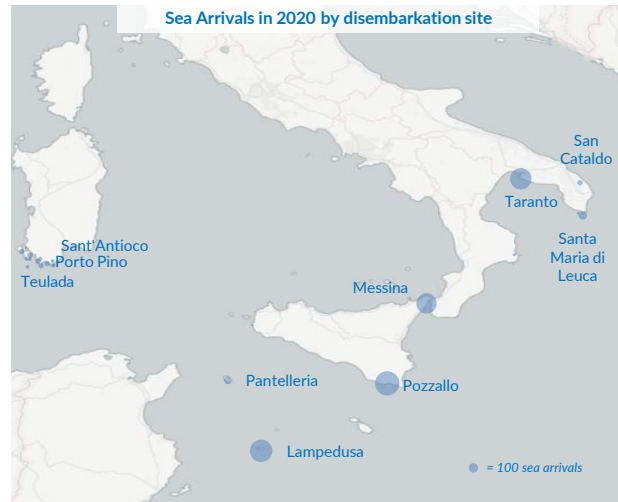

Italy weekly snapshot - 22 Mar 2020

(The charts below are based on figures from the Italian Ministry of Interior and UNHCR estimates. All figures are provisional and subject to change)

Total arrivals (1 Jan - 22 Mar 2020):	2,750
Total arrivals (1 Jan - 22 Mar 2019):	398
Total arrivals 1 Mar - 22 Mar 2020	197
Total arrivals 1 Mar - 22 Mar 2019	136
Average daily arrivals in March 2020 so far:	9
Average daily arrivals in February 2020:	42

Dead and missing in 2020 - Central Med (as of 22 Mar)	24
Dead and missing in 2020 - Mediterranean Sea (as of 22 Mar)	137
Dead and missing in 2019 - Central Med (as of 22 Mar)	166
Dead and missing in 2019 - Mediterranean Sea (as of 22 Mar)	310
Dead and missing in 2019 - Central Med	754
Dead and missing in 2019 - Mediterranean Sea*	1,336

Estimated # of arrivals during the last seven days	12
(Based on arrivals or registration figures collected by UNHCR staff)	
Mon, 16 Mar 2020	0
Tue, 17 Mar 2020	0
Wed, 18 Mar 2020	0
Thu, 19 Mar 2020	0
Fri, 20 Mar 2020	0
Sat, 21 Mar 2020	0
Sun, 22 Mar 2020	12

Arrivals per month