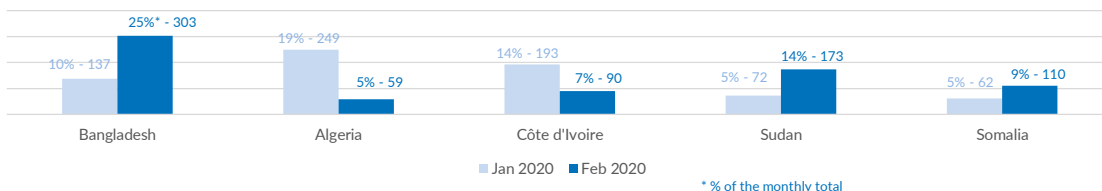

Estimated daily sea arrivals in 2020