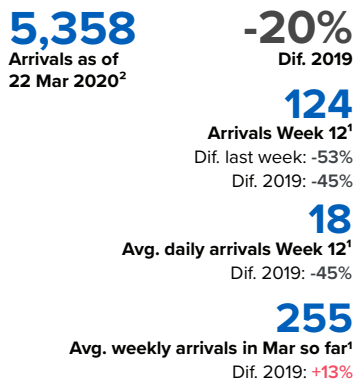

Total Sea and Land