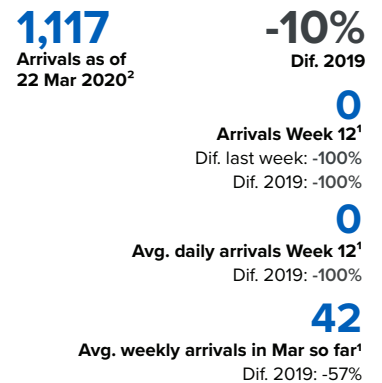

Land (Ceuta & Melilla)