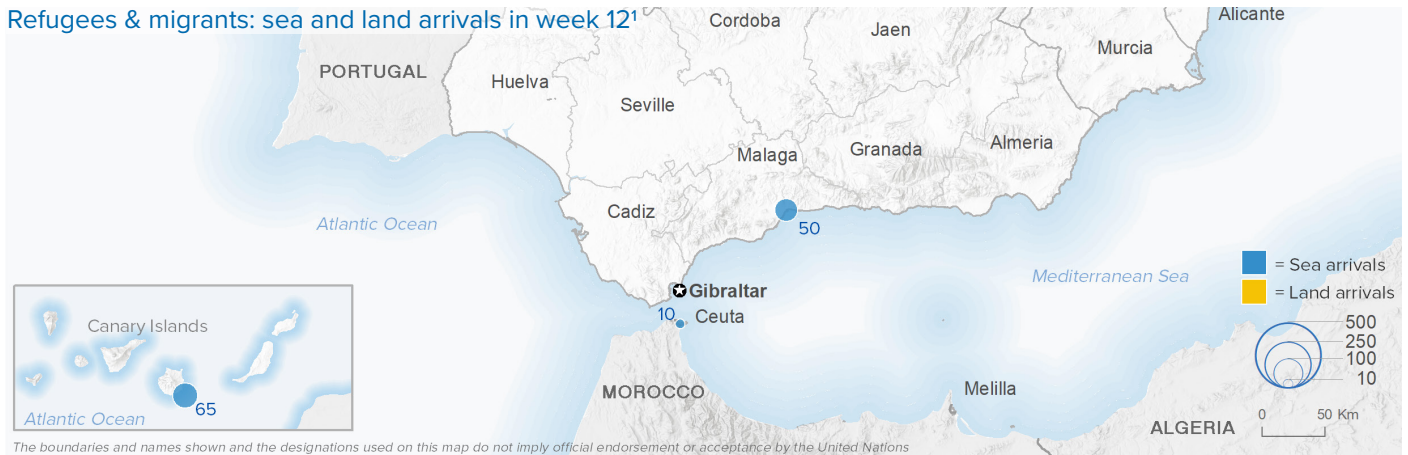

# SPAIN Weekly snapshot - Week 12 (16 - 22 Mar 2020)

The charts below are based on figures from the Ministry of Interior and UNHCR estimates. All figures are provisional and subject to change

## Refugees & migrants: sea and land arrivals in week 12<sup>1</sup>

The boundaries and names shown and the designations used on this map do not imply official endorsement or acceptance by the United Nations

### Total Sea and Land

## Sea and land arrivals during the last five weeks<sup>1</sup>