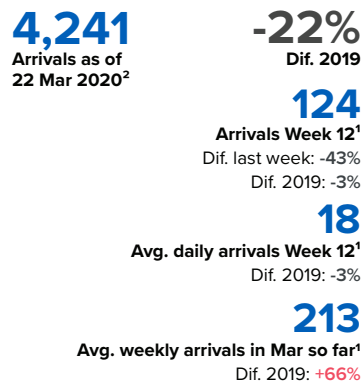

SPAIN Weekly snapshot - Week 12 (16 - 22 Mar 2020)

The charts below are based on figures from the Ministry of Interior and UNHCR estimates. All figures are provisional and subject to change

Refugees & migrants: sea and land arrivals in week 12¹

The boundaries and names shown and the designations used on this map do not imply official endorsement or acceptance by the United Nations

Total Sea and Land

Sea

Land (Ceuta & Melilla)

Sea and land arrivals during the last five weeks¹

Arrivals per month²

Most common nationalities, Jan - Dec 2019²

Demographic breakdown, Jan - Dec 2019²