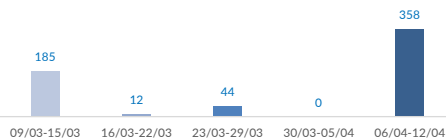

Sea arrivals of last weeks