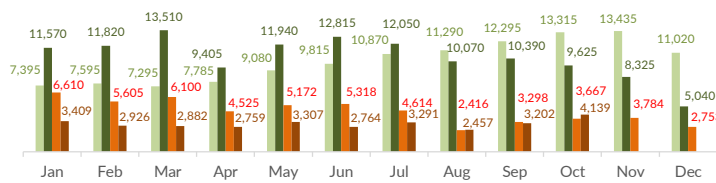

Asylum applications

(Applications are not necessarily lodged by new arrivals)

■ 2016 ■ 2017 ■ 2018 ■ 2019