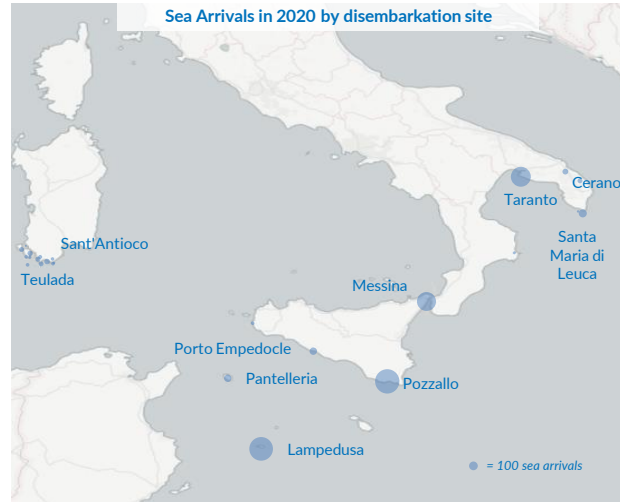

Italy weekly snapshot - 12 Apr 2020

(The charts below are based on figures from the Italian Ministry of Interior and UNHCR estimates. All figures are provisional and subject to change)

Total arrivals (1 Jan - 12 Apr 2020):

Total arrivals (1 Jan - 12 Apr 2019):

Total arrivals 1 Apr - 12 Apr 2020

Total arrivals 1 Apr - 12 Apr 2019

Average daily arrivals in April 2020 so far:

Average daily arrivals in March 2020:

3,152
625
358
99
30
8

Dead and missing in 2020 - Central Med (as of 12 Apr)

Dead and missing in 2020 - Mediterranean Sea (as of 12 Apr)

Dead and missing in 2019 - Central Med (as of 12 Apr)

Dead and missing in 2019 - Mediterranean Sea (as of 12 Apr)

Dead and missing in 2019 - Central Med

Dead and missing in 2019 - Mediterranean Sea

Estimated # of arrivals during the last seven days

(Based on arrivals or registration figures collected by UNHCR staff)

Mon, 06 Apr 2020	34
Tue, 07 Apr 2020	0
Wed, 08 Apr 2020	143
Thu, 09 Apr 2020	7
Fri, 10 Apr 2020	73
Sat, 11 Apr 2020	0
Sun, 12 Apr 2020	101