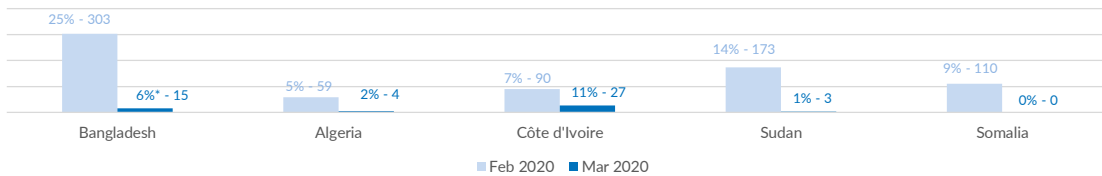

Most common sea arrival nationalities in Italy (comparison with previous month)

* % of the monthly total

Estimated daily sea arrivals in 2020