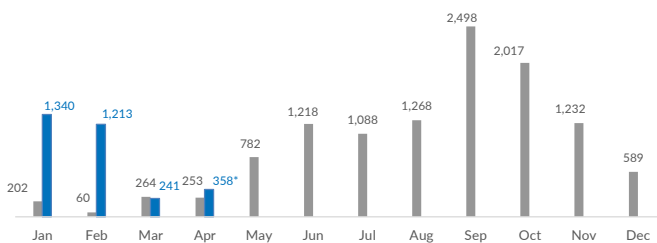

Arrivals per month

■ 2019 ■ 2020