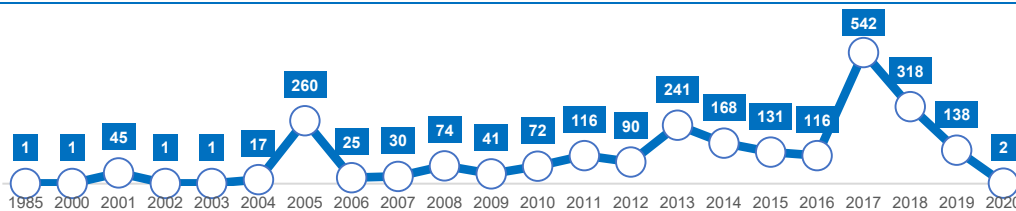

**2,430** Total number of Urban Refugees in Nigeria as of 30 April 2020.

**BREAKDOWN BY COUNTRY OF ORIGIN**

**DEMOGRAPHICS**

DISCLAIMER: The boundaries and names shown and the designations used on this map do not imply official endorsement or acceptance by the United Nations.  
CREATION DATE: May 2020 SOURCES: UNHCR, HDX FEEDBACK: nigabim@unhcr.org

**BREAKDOWN BY YEAR OF REGISTRATION**

**NATIONALITY OF REGISTERED REFUGEES BETWEEN 1985 – 2010 (MORE THAN 10 YEARS)**

SOURCES: UNHCR, HDX

FEEDBACK: [nigabim@unhcr.org](mailto:nigabim@unhcr.org)

UPDATED ON: 30 April 2020

**1,122** Total number of Asylum Seekers in Nigeria as of 30 April 2020.

**DEMOGRAPHICS**

**BREAKDOWN BY COUNTRY OF ORIGIN**