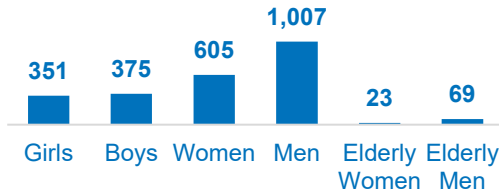

**2,430** Total number of Urban Refugees in Nigeria as of 30 April 2020.

**BREAKDOWN BY COUNTRY OF ORIGIN**

**DEMOGRAPHICS**

DISCLAIMER: The boundaries and names shown and the designations used on this map do not imply official endorsement or acceptance by the United Nations.  
CREATION DATE: May 2020 SOURCES: UNHCR, HDX FEEDBACK: nigabim@unhcr.org

**1,122** Total number of Asylum Seekers in Nigeria as of 30 April 2020.

**DEMOGRAPHICS**

**BREAKDOWN BY COUNTRY OF ORIGIN**