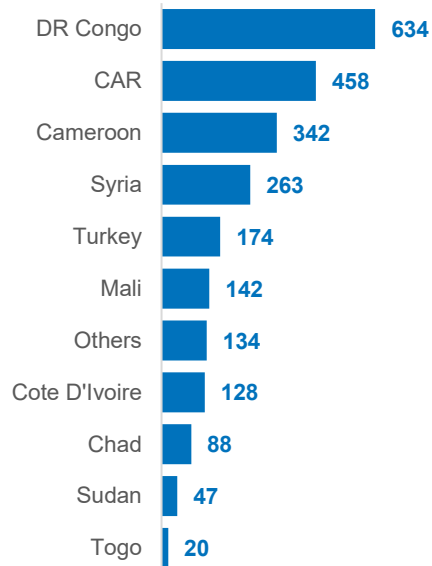

**2,430** Total number of Urban Refugees in Nigeria as of 30 April 2020.

**BREAKDOWN BY COUNTRY OF ORIGIN**

**DEMOGRAPHICS**

DISCLAIMER: The boundaries and names shown and the designations used on this map do not imply official endorsement or acceptance by the United Nations.  
CREATION DATE: May 2020 SOURCES: UNHCR, HDX FEEDBACK: nigabim@unhcr.org

**1,122** Total number of Asylum Seekers in Nigeria as of 30 April 2020.

**DEMOGRAPHICS**

**BREAKDOWN BY COUNTRY OF ORIGIN**