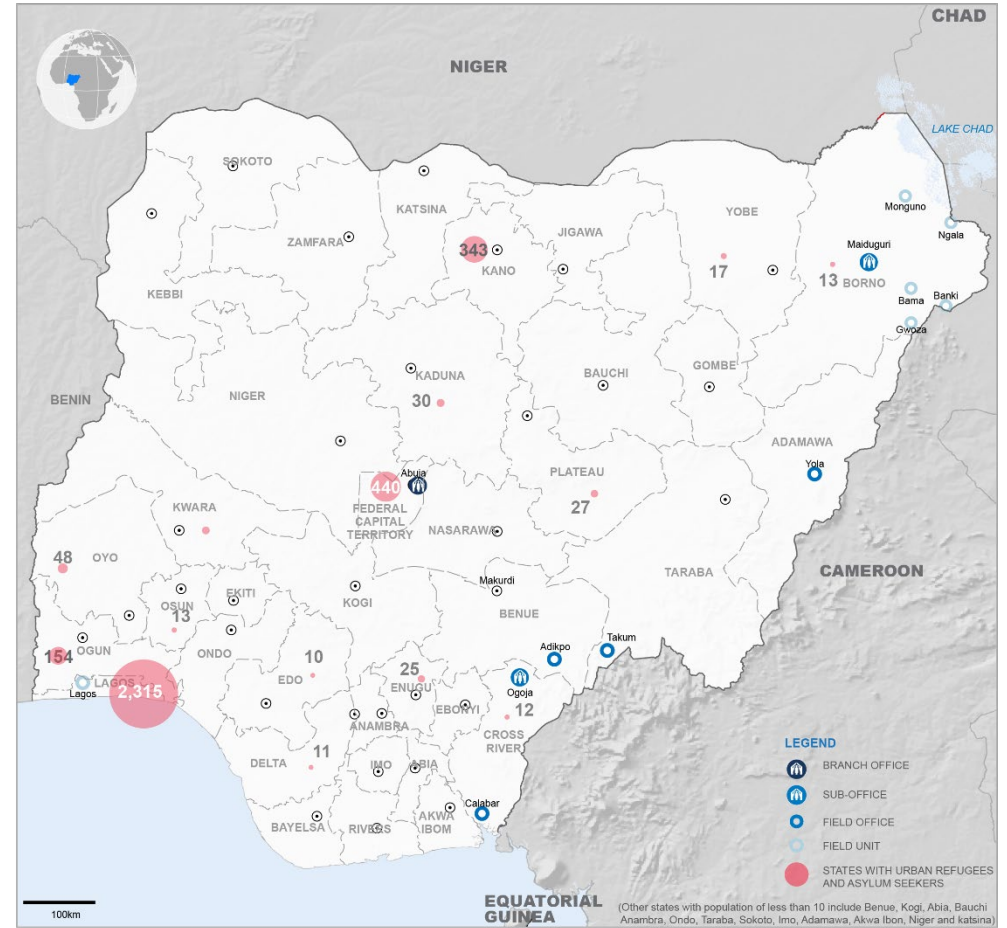

**2,430** Total number of Urban Refugees in Nigeria as of 30 April 2020.

**BREAKDOWN BY COUNTRY OF ORIGIN**

**DEMOGRAPHICS**

DISCLAIMER: The boundaries and names shown and the designations used on this map do not imply official endorsement or acceptance by the United Nations.  
CREATION DATE: May 2020 SOURCES: UNHCR, HDX FEEDBACK: nigabim@unhcr.org

**BREAKDOWN BY YEAR OF REGISTRATION**

**NATIONALITY OF REGISTERED REFUGEES BETWEEN 1985 – 2010 (MORE THAN 10 YEARS)**

SOURCES: UNHCR, HDX

FEEDBACK: [nigabim@unhcr.org](mailto:nigabim@unhcr.org)

UPDATED ON: 30 April 2020

**1,122** Total number of Asylum Seekers in Nigeria as of 30 April 2020.

**DEMOGRAPHICS**

**BREAKDOWN BY COUNTRY OF ORIGIN**