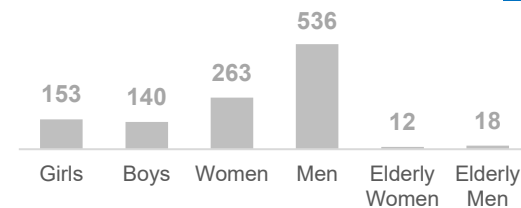

**2,430** Total number of Urban Refugees in Nigeria as of 30 April 2020.

**BREAKDOWN BY COUNTRY OF ORIGIN**

**DEMOGRAPHICS**

DISCLAIMER: The boundaries and names shown and the designations used on this map do not imply official endorsement or acceptance by the United Nations.  
CREATION DATE: May 2020 SOURCES: UNHCR, HDX FEEDBACK: nigabim@unhcr.org

**BREAKDOWN BY YEAR OF REGISTRATION**

**NATIONALITY OF REGISTERED REFUGEES BETWEEN 1985 – 2010 (MORE THAN 10 YEARS)**

SOURCES: UNHCR, HDX

FEEDBACK: [nigabim@unhcr.org](mailto:nigabim@unhcr.org)

UPDATED ON: 30 April 2020

**1,122** Total number of Asylum Seekers in Nigeria as of 30 April 2020.

**DEMOGRAPHICS**

**BREAKDOWN BY COUNTRY OF ORIGIN**