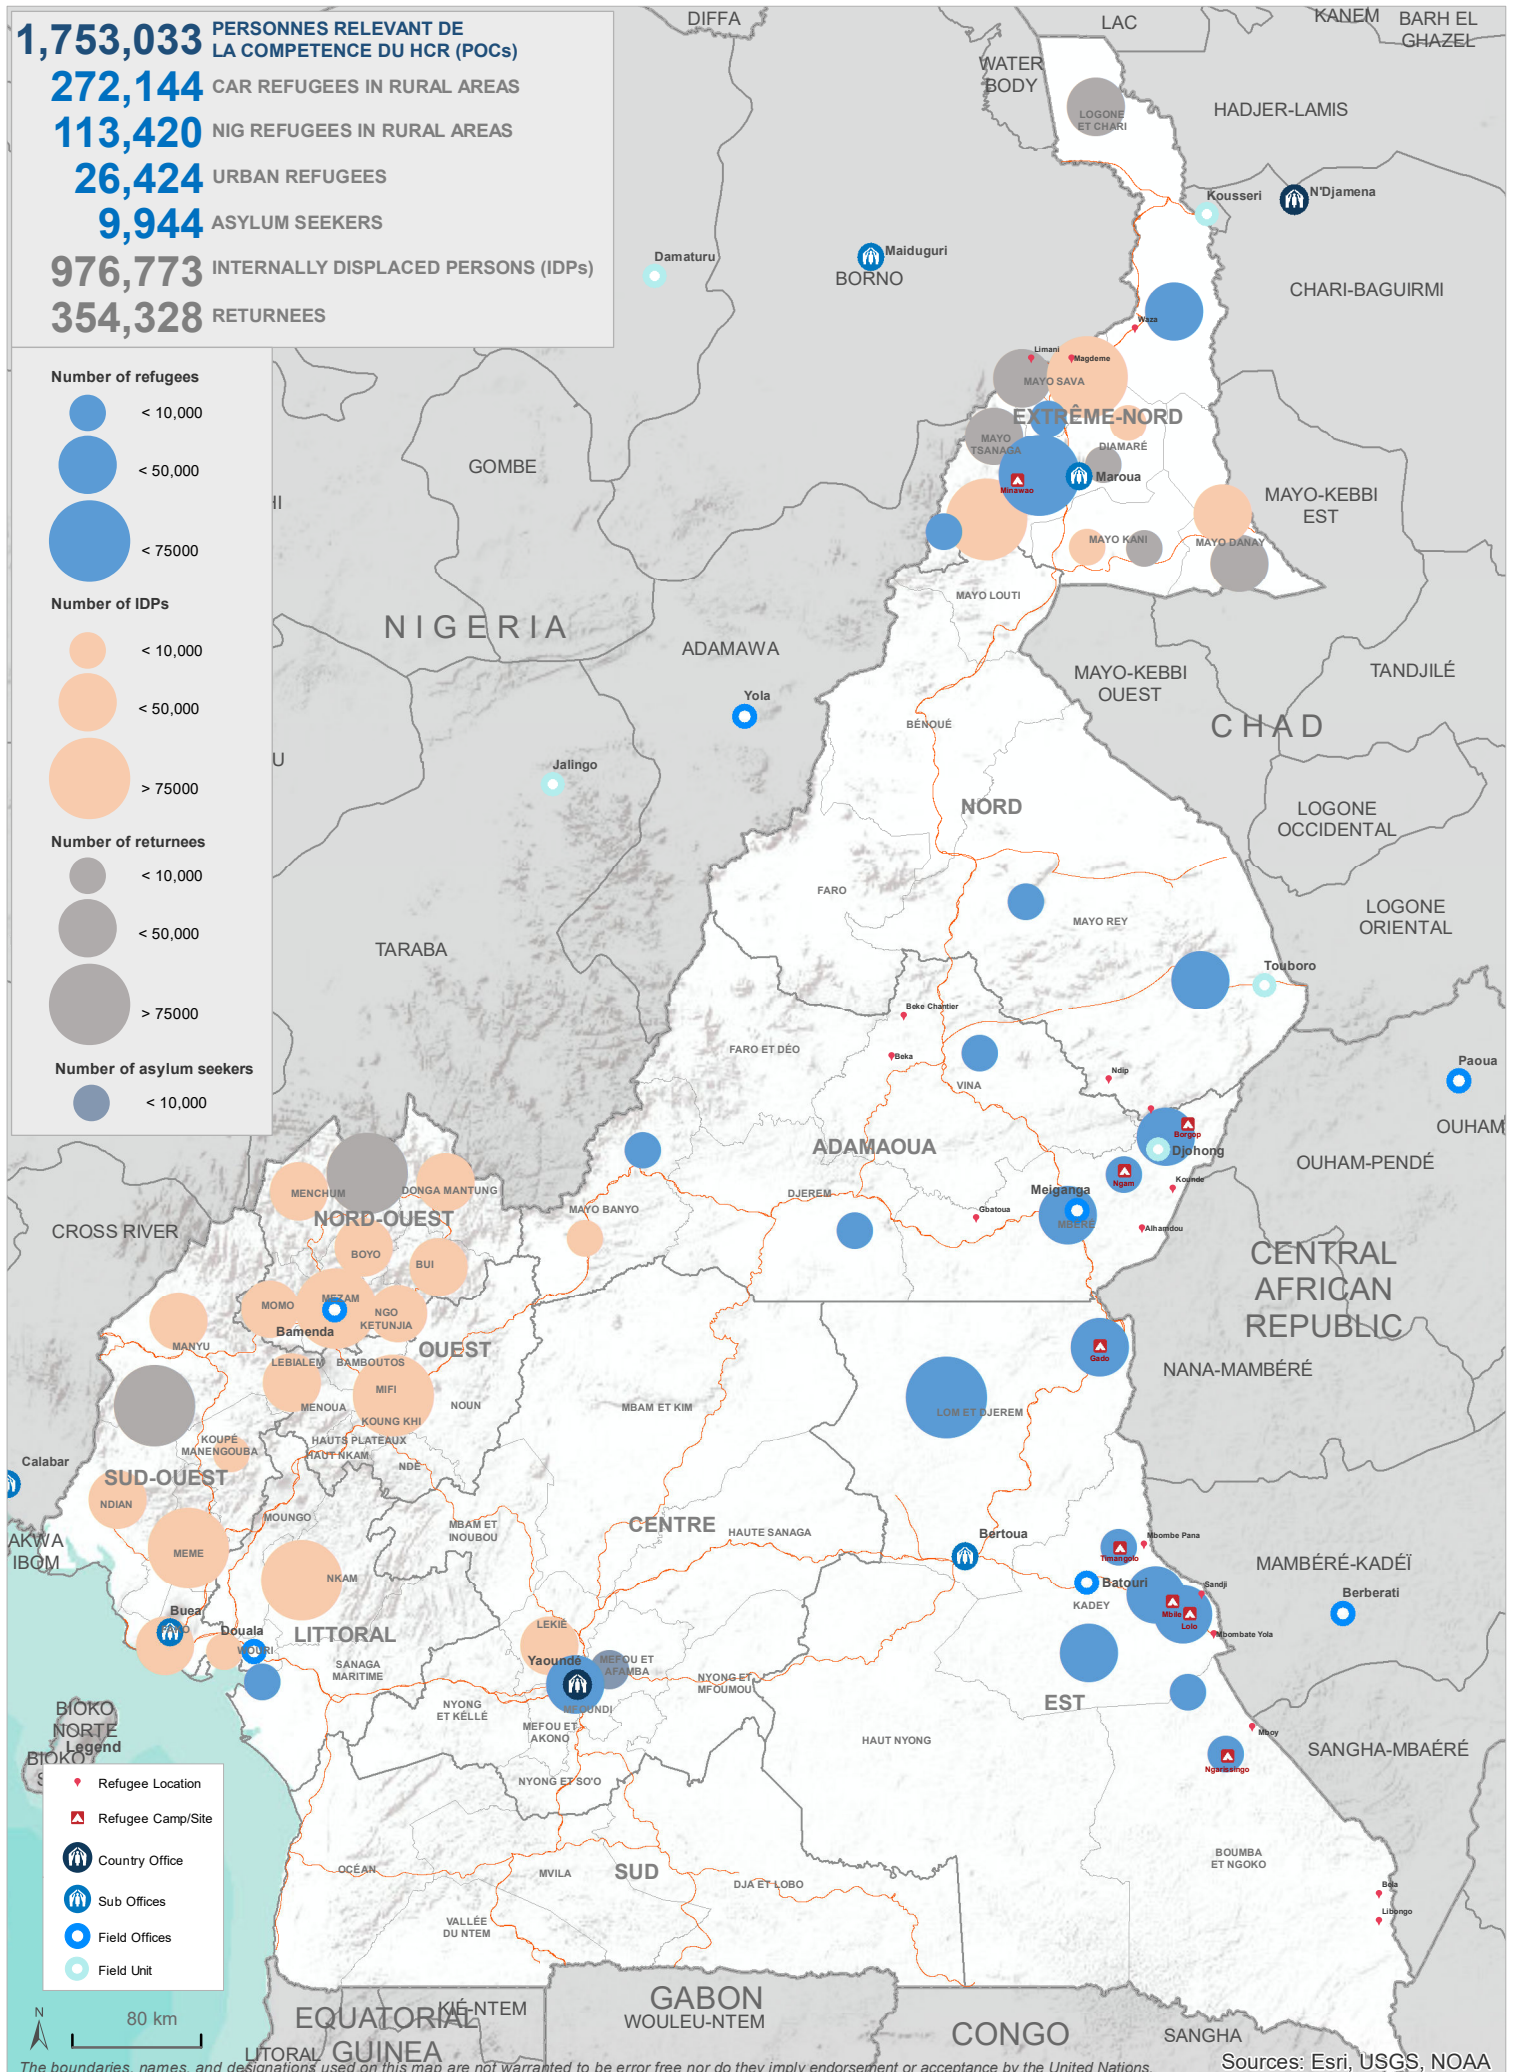

1,753,033 PERSONNES RELEVANT DE LA COMPÉTENCE DU HCR (POCs)
272,144 CAR REFUGEES IN RURAL AREAS
113,420 NIG REFUGEES IN RURAL AREAS
26,424 URBAN REFUGEES
9,944 ASYLUM SEEKERS
976,773 INTERNALLY DISPLACED PERSONS (IDPs)
354,328 RETURNEES

The boundaries, names, and designations used on this map are not warranted to be error free nor do they imply endorsement or acceptance by the United Nations.

Sources: Esri, USGS, NOAA