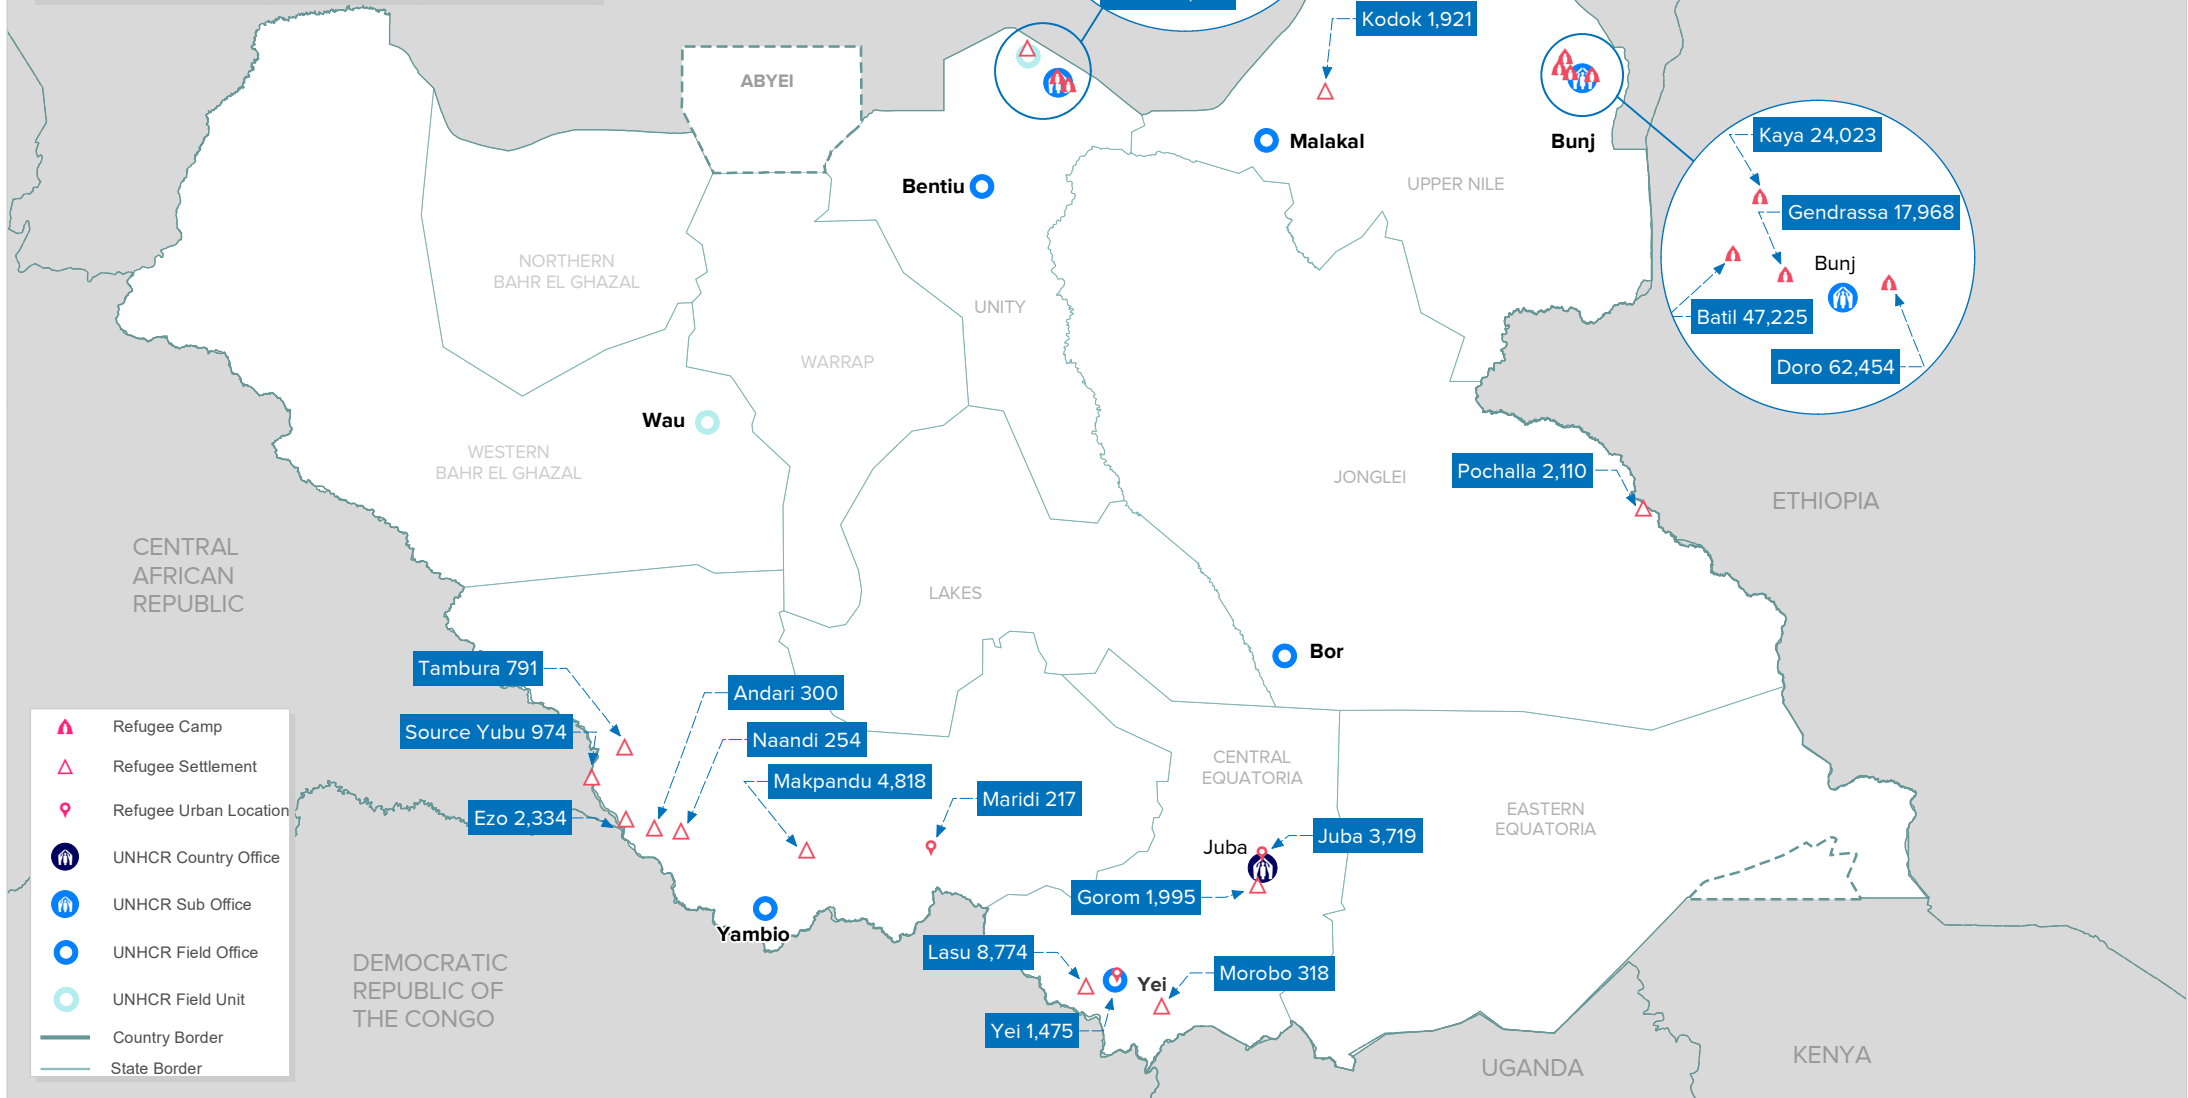

State	Ref. Pop.	Ref. Pop. %
Upper Nile	153,591	51%
Unity	118,720	40%
Central Equatoria	16,281	5%
Western Equatoria	9,688	3%
Jonglei State	2,110	1%
<b>Total</b>	<b>300,390</b>	<b>100%</b>

- Refugee Camp
- Refugee Settlement
- Refugee Urban Location
- UNHCR Country Office
- UNHCR Sub Office
- UNHCR Field Office
- UNHCR Field Unit
- Country Border
- State Border