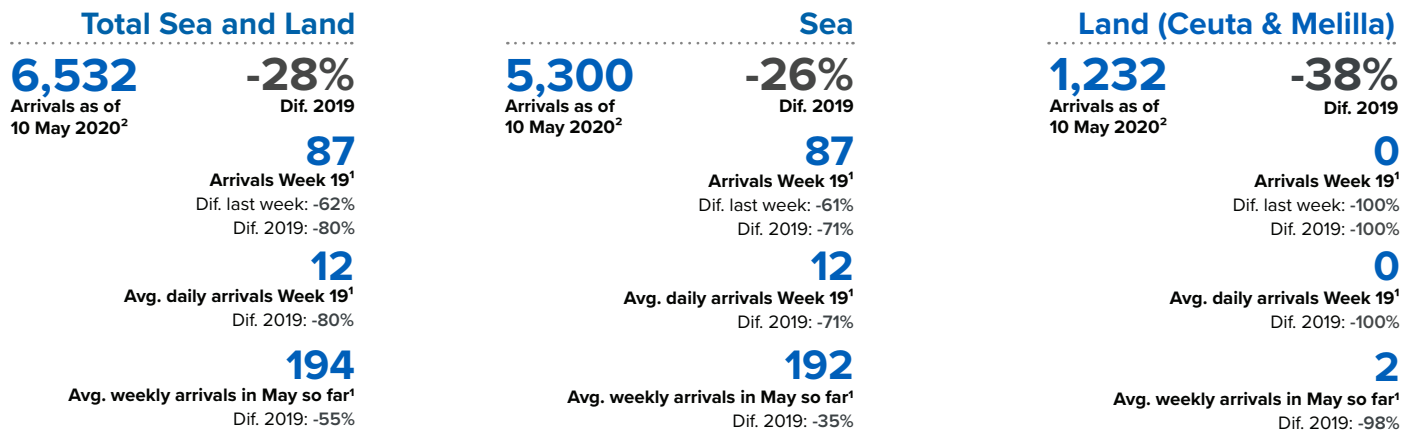

SPAIN Weekly snapshot - Week 19 (4 - 10 May 2020)

The charts below are based on figures from the Ministry of Interior and UNHCR estimates. All figures are provisional and subject to change

Refugees & migrants: sea and land arrivals in week 19¹

The boundaries and names shown and the designations used on this map do not imply official endorsement or acceptance by the United Nations

Sea and land arrivals during the last five weeks¹

Arrivals per month²