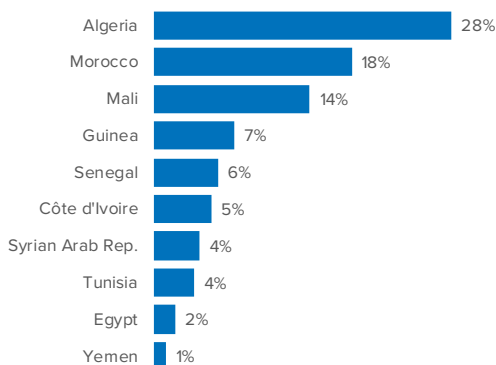

SPAIN Weekly snapshot - Week 19 (4 - 10 May 2020)

The charts below are based on figures from the Ministry of Interior and UNHCR estimates. All figures are provisional and subject to change

Refugees & migrants: sea and land arrivals in week 19¹

The boundaries and names shown and the designations used on this map do not imply official endorsement or acceptance by the United Nations

Sea and land arrivals during the last five weeks¹

Arrivals per month²

Most common nationalities, Jan - Feb 2020²

Demographic breakdown, Jan - Feb 2020²