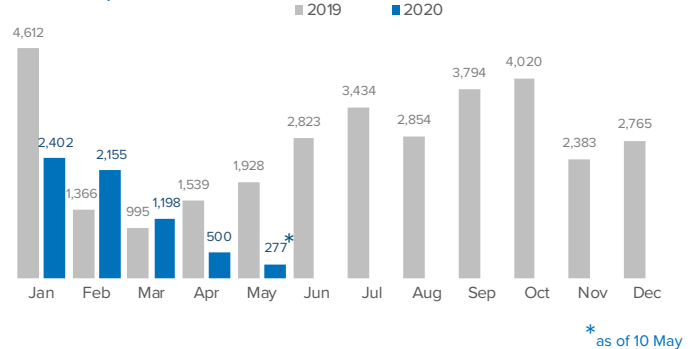

SPAIN Weekly snapshot - Week 19 (4 - 10 May 2020)

The charts below are based on figures from the Ministry of Interior and UNHCR estimates. All figures are provisional and subject to change

Refugees & migrants: sea and land arrivals in week 19¹

The boundaries and names shown and the designations used on this map do not imply official endorsement or acceptance by the United Nations

Sea and land arrivals during the last five weeks¹

Arrivals per month²