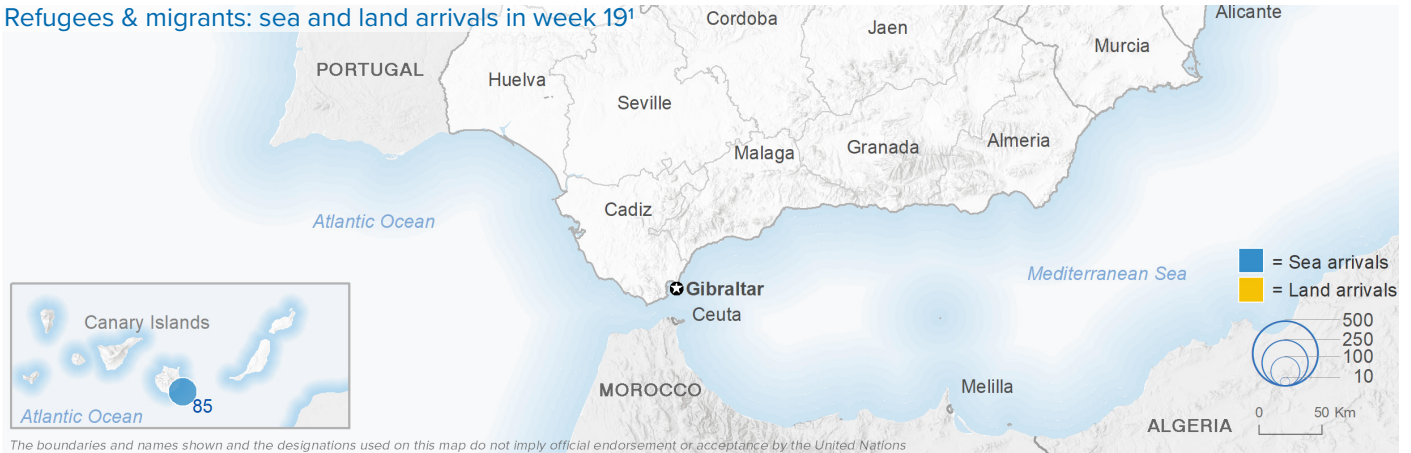

SPAIN Weekly snapshot - Week 19 (4 - 10 May 2020)

The charts below are based on figures from the Ministry of Interior and UNHCR estimates. All figures are provisional and subject to change

Refugees & migrants: sea and land arrivals in week 19¹

The boundaries and names shown and the designations used on this map do not imply official endorsement or acceptance by the United Nations

Sea and land arrivals during the last five weeks¹

Arrivals per month²