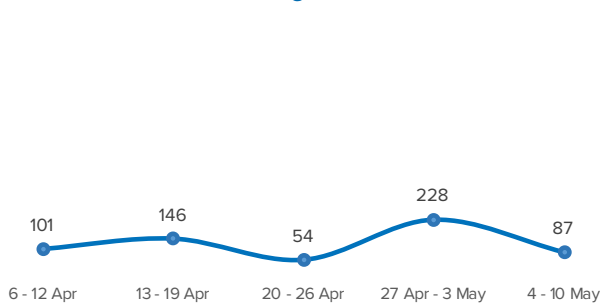

SPAIN Weekly snapshot - Week 19 (4 - 10 May 2020)

The charts below are based on figures from the Ministry of Interior and UNHCR estimates. All figures are provisional and subject to change

Refugees & migrants: sea and land arrivals in week 19¹

The boundaries and names shown and the designations used on this map do not imply official endorsement or acceptance by the United Nations

Sea and land arrivals during the last five weeks¹

Arrivals per month²