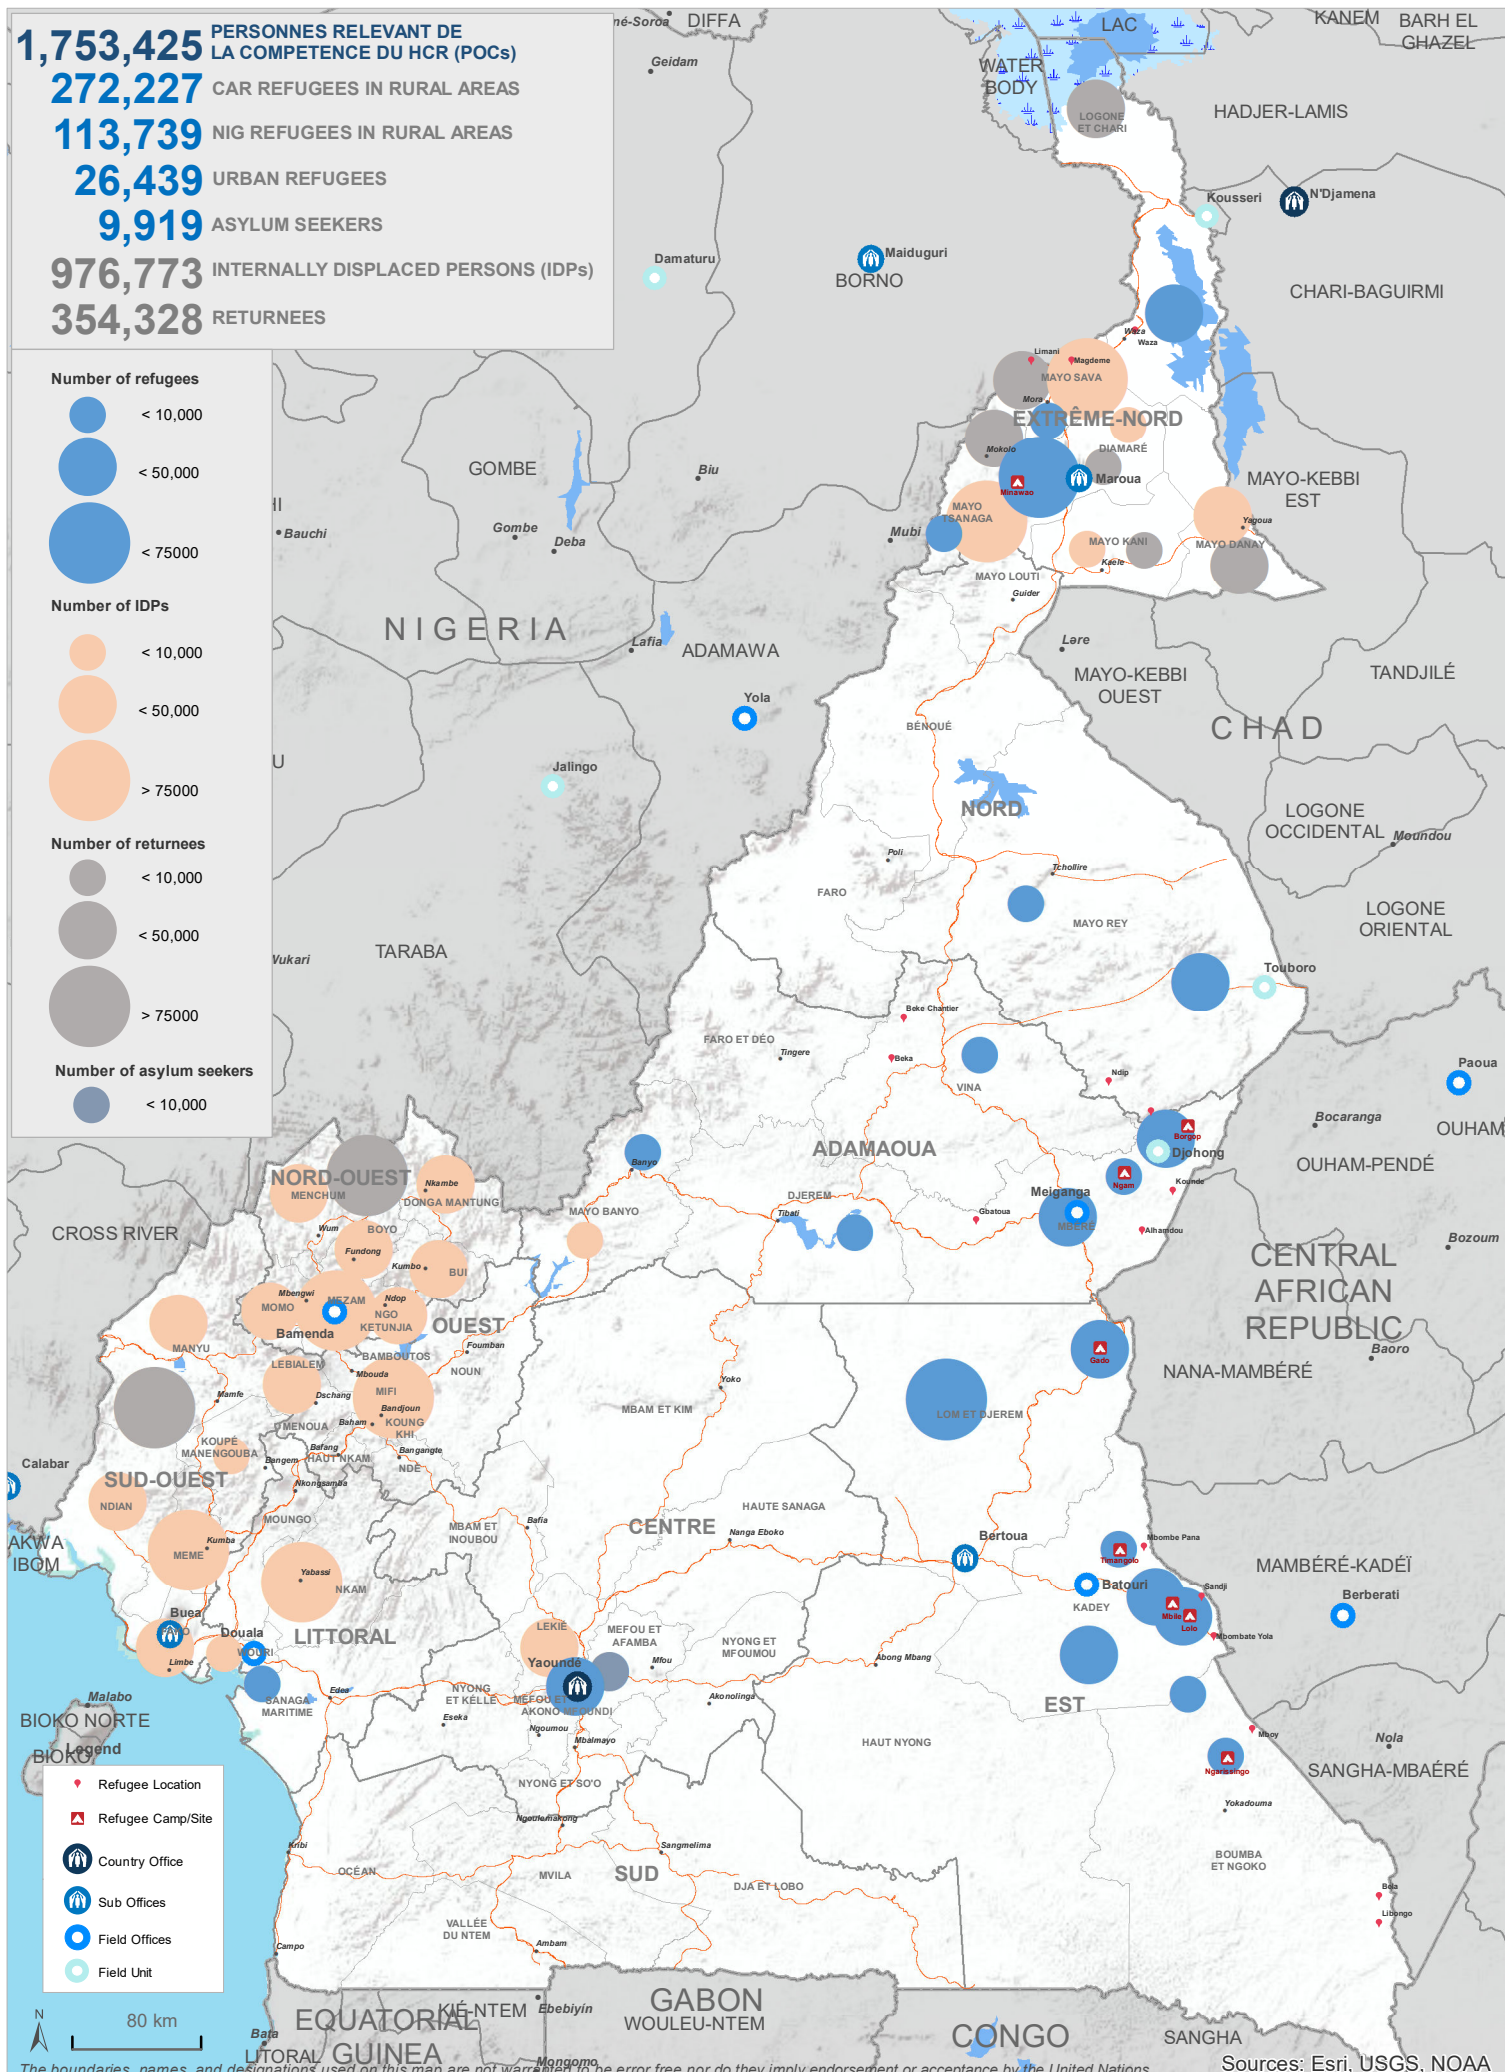

1,753,425 PERSONNES RELEVANT DE LA COMPÉTENCE DU HCR (POCs)
272,227 CAR REFUGEES IN RURAL AREAS
113,739 NIG REFUGEES IN RURAL AREAS
26,439 URBAN REFUGEES
9,919 ASYLUM SEEKERS
976,773 INTERNALLY DISPLACED PERSONS (IDPs)
354,328 RETURNEES

Number of refugees

Number of IDPs

Number of returnees

Number of asylum seekers

- Refugee Location
- Refugee Camp/Site
- Country Office
- Sub Offices
- Field Offices
- Field Unit

The boundaries, names, and designations used on this map are not warranted to be error free nor do they imply endorsement or acceptance by the United Nations.

Sources: Esri, USGS, NOAA