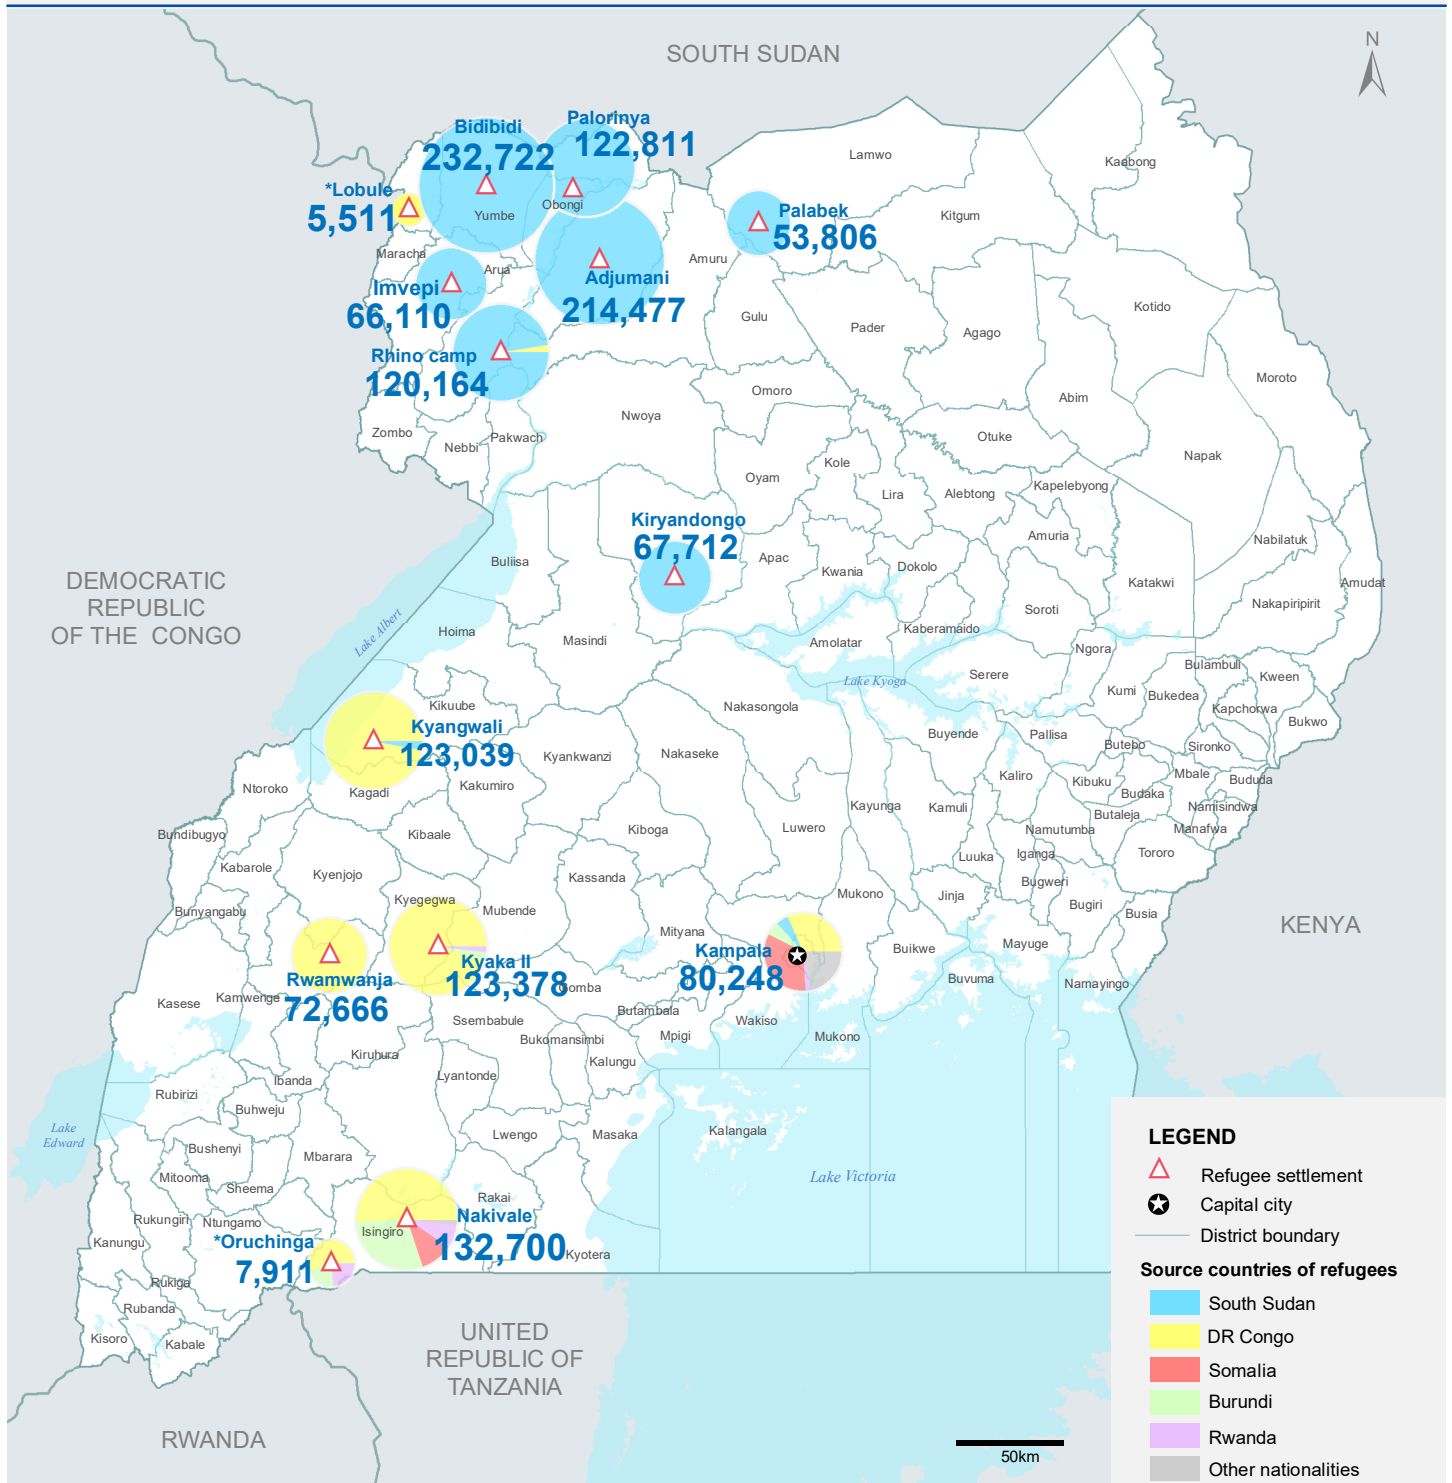

Refugees and Asylum-Seekers in Uganda

Uganda Refugee Response

31 May 2020

Total refugees and asylum-seekers**

1,424,373

Countries of origin

SOUTH SUDAN	880,673
DR CONGO	415,098
BURUNDI	48,303
SOMALIA	40,817
RWANDA	17,483
OTHERS	21,999

Refugees per settlement

BIDIBIDI	16%
ADJUMANI	15%
PALORINYA	9%
NAKIVALE	9%
KYAKA II	9%
RHINO CAMP	8%
KYANGWALI	8%
KAMPALA	6%
IMVEPI	5%
KIRYANDONGO	5%
RWAMWANJA	5%
PALABEK	4%
ORUCHINGA	0.6%
LOBULE	0.4%

The boundaries and names shown and the designations used on this map do not imply official endorsement or acceptance by the United Nations.

*Oruchinga and Lobule symbols not to scale **Includes 1,118 refugees and asylum seekers in reception centres which are not shown on the map

Population data: proGres (OPM) Author: UNHCR Representation in Uganda Feedback: ugakaimug@unhcr.org For more info, please visit: www.ugandarefugees.org