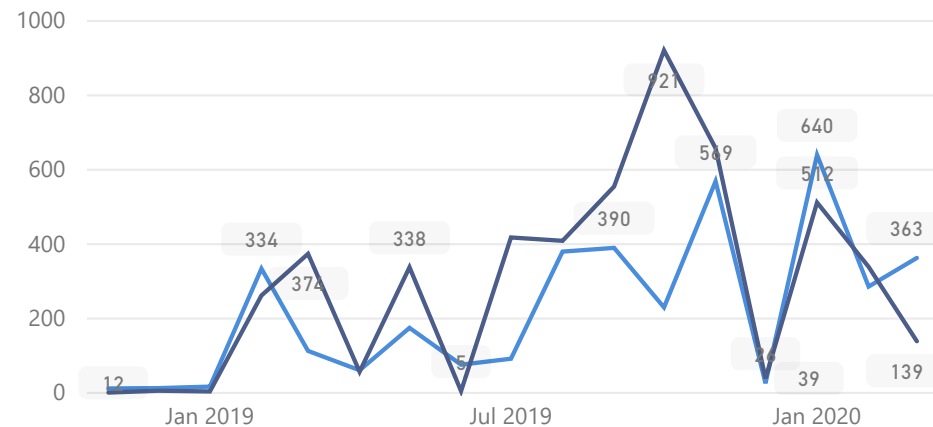

Uganda - Refugee Statistics May 2020 - Adjumani

Total Population

214,477

Total Households

33,860

Women and Children

86%

183,384

Elderly

3%

7,221

Total Refugees

214,379

Total Asylum-Seekers

98

Female

53%

114,699

Youth 15-24

25%

53,270

Zones

Level3	HHs	Individuals
Nyumanzi	5,574	40,791
Pagrinya	6,509	36,836
Ayilo I	3,327	25,718
Maaji II	3,133	17,515
Maaji III	3,010	16,298
Ayilo II	2,206	14,714
Boroli I	1,680	10,074
Agojo	1,739	7,053
Baratuku	1,051	6,912
Mirieyi	969	6,904
Alere	951	6,737
Olua I	746	5,528
Boroli II	893	5,126
Mungula I	725	5,007
Olua II	594	4,332
Mungula II	293	1,594
Oliji	224	1,416
Elema	192	989
Maaji I	81	536
Zone 5B	7	63

Age & Gender Breakdown

Country of Origin	Total
South Sudan	214,250
Sudan	209
Eritrea	5
Ethiopia	4
Burundi	3
Democratic Republic of the Congo	3
Rwanda	2

New Registration by Month

● New Registration ● Birth