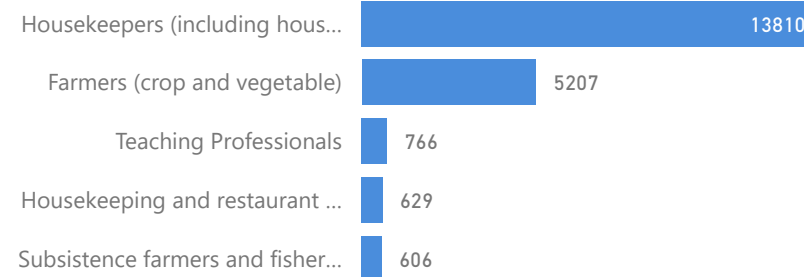

Age & Gender Breakdown

Country of Origin	Total
South Sudan	214,250
Sudan	209
Eritrea	5
Ethiopia	4
Burundi	3
Democratic Republic of the Congo	3
Rwanda	2

New Registration by Month

● New Registration ● Birth

Occupation

* - Top 5 **27.3%** Have occupation

* Age is between 18 - 59 years for Occupation

Specific Needs - Top 7