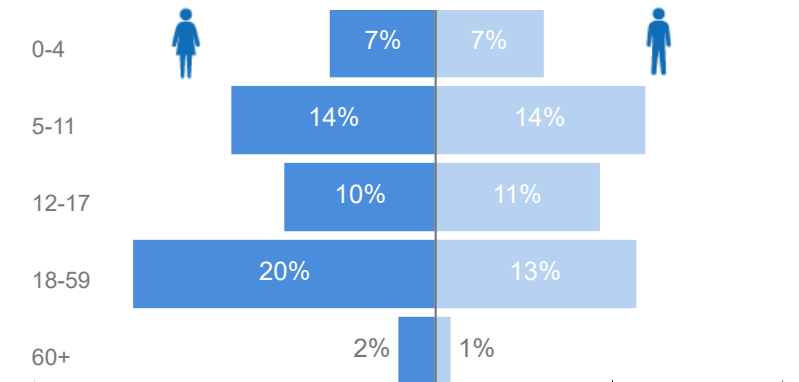

Elderly

3%

7,221

Total Refugees

214,379

Total Asylum-Seekers

98

Female

53%

114,699

Youth 15-24

25%

53,270

Zones

Level3	HHs	Individuals
Nyumanzi	5,574	40,791
Pagrinya	6,509	36,836
Ayilo I	3,327	25,718
Maaji II	3,133	17,515
Maaji III	3,010	16,298
Ayilo II	2,206	14,714
Boroli I	1,680	10,074
Agojo	1,739	7,053
Baratuku	1,051	6,912
Mirieyi	969	6,904
Alere	951	6,737
Olua I	746	5,528
Boroli II	893	5,126
Mungula I	725	5,007
Olua II	594	4,332
Mungula II	293	1,594
Oliji	224	1,416
Elema	192	989
Maaji I	81	536
Zone 5B	7	63

Age & Gender Breakdown

Country of Origin	Total
South Sudan	214,250
Sudan	209
Eritrea	5
Ethiopia	4
Burundi	3
Democratic Republic of the Congo	3
Rwanda	2

New Registration by Month

● New Registration ● Birth

Occupation

* - Top 5 **27.3%** Have occupation

* Age is between 18 - 59 years for Occupation

Specific Needs - Top 7