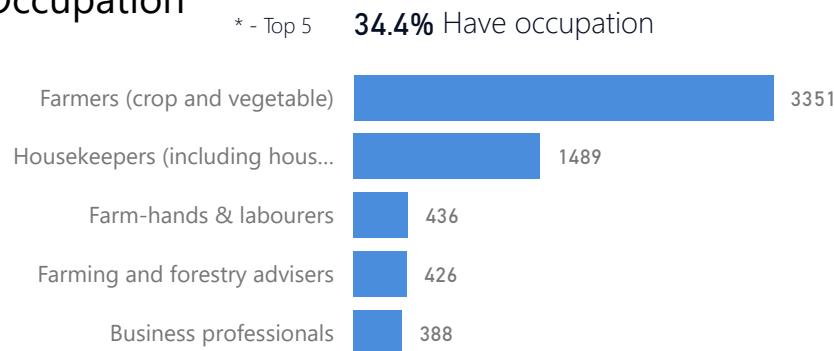

3%

2,013

Youth 15-24

22%

14,845

Zones

Level3	HHs	Individuals
Zone I	9,082	29,575
Zone li	7,401	25,977
Zone lii	2,959	10,094
	71	129
Zone V	2	11
Zone Vii	4	10

Age & Gender Breakdown

Country of Origin	Total
South Sudan	66,066
Sudan	23
Democratic Republic of the Congo	17
Central African Republic	1
Chad	1
Senegal	1
United Republic of Tanzania	1

New Registration by Month

Occupation

* Age is between 18 - 59 years for Occupation

Specific Needs - Top 7