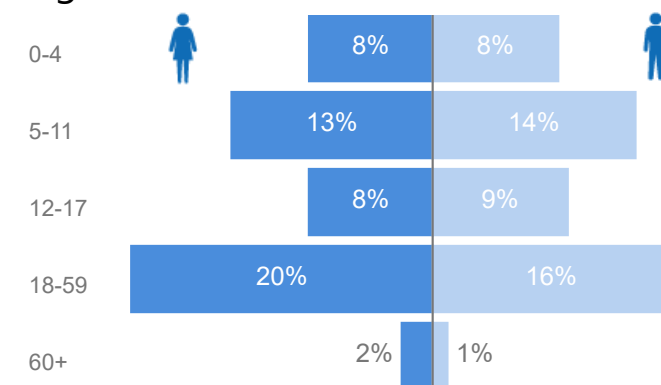

35

Women and Children

83%

54,971

Female

52%

34,498

Elderly

3%

2,013

Youth 15-24

22%

14,845

Zones

Level3	HHs	Individuals
Zone I	9,082	29,575
Zone li	7,401	25,977
Zone lii	2,959	10,094
	71	129
Zone V	2	11
Zone Vii	4	10

Age & Gender Breakdown

Country of Origin	Total
South Sudan	66,066
Sudan	23
Democratic Republic of the Congo	17
Central African Republic	1
Chad	1
Senegal	1
United Republic of Tanzania	1

New Registration by Month

Occupation

* Age is between 18 - 59 years for Occupation