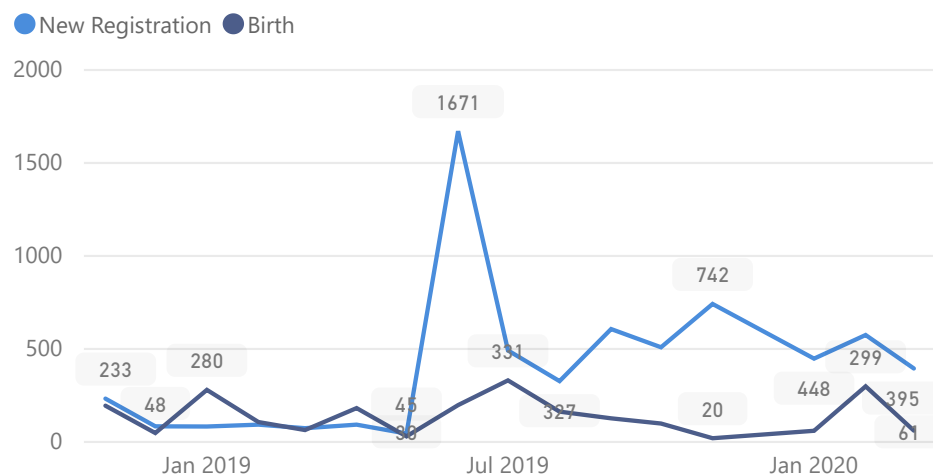

Uganda - Refugee Statistics May 2020 - Imvepi

Total Population

66,110

Total Refugees

66,075

Total Households

19,496

Total Asylum-Seekers

3%

2,013

Youth 15-24

22%

14,845

Zones

Level3	HHs	Individuals
Zone I	9,082	29,575
Zone li	7,401	25,977
Zone lii	2,959	10,094
	71	129
Zone V	2	11
Zone Vii	4	10

Age & Gender Breakdown

Country of Origin	Total
South Sudan	66,066
Sudan	23
Democratic Republic of the Congo	17
Central African Republic	1
Chad	1
Senegal	1
United Republic of Tanzania	1

New Registration by Month

Occupation

* Age is between 18 - 59 years for Occupation