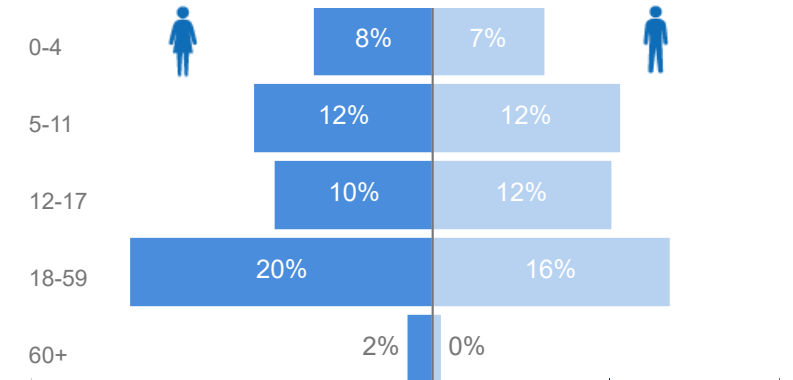

Uganda - Refugee Statistics May 2020 - Kiryandongo

Total Population

67,712

Total Refugees

67,680

Total Households

10,378

Total Asylum-Seekers

32

Women and Children

84%

56,692

Female

52%

35,137

Elderly

2%

1,402

Youth 15-24

29%

19,640

Zones

Level3	HHs	Individuals
Ranch 1	5,412	34,440
Ranch 37	4,851	31,876
Zone Vii	31	34
Zone 7	10	14
Zone 5B	9	11
Zone Vi	2	10
Zone 6	4	9
	2	8
Zone 1	5	7
Zone 3	2	7
Zone li	6	7
Rubaga Division	4	5
Zone 5A	5	5
Zone I	3	5
Zone Iv	5	5
Zone 2	3	4
Zone 4	4	4
Zone 5	1	1
Zone V	1	1

Age & Gender Breakdown