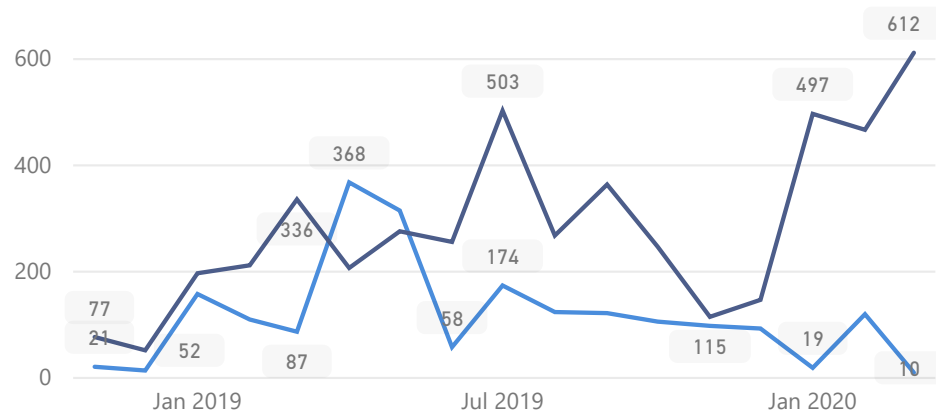

Uganda - Refugee Statistics May 2020 - Kiryandongo

Total Population

67,712

Total Refugees

67,680

Total Households

10,378

Total Asylum-Seekers

2%

1,402

Youth 15-24

29%

19,640

Zones

Level3	HHs	Individuals
Ranch 1	5,412	34,440
Ranch 37	4,851	31,876
Zone Vii	31	34
Zone 7	10	14
Zone 5B	9	11
Zone Vi	2	10
Zone 6	4	9
	2	8
Zone 1	5	7
Zone 3	2	7
Zone li	6	7
Rubaga Division	4	5
Zone 5A	5	5
Zone I	3	5
Zone Iv	5	5
Zone 2	3	4
Zone 4	4	4
Zone 5	1	1
Zone V	1	1

Age & Gender Breakdown

Country of Origin	Total
South Sudan	67,055
Sudan	219
Democratic Republic of the Congo	213
Kenya	150
Burundi	36
Rwanda	27
Somalia	7

New Registration by Month

● New Registration ● Birth

Occupation

* - Top 5 **28.3%** Have occupation

* Age is between 18 - 59 years for Occupation

Specific Needs - Top 7