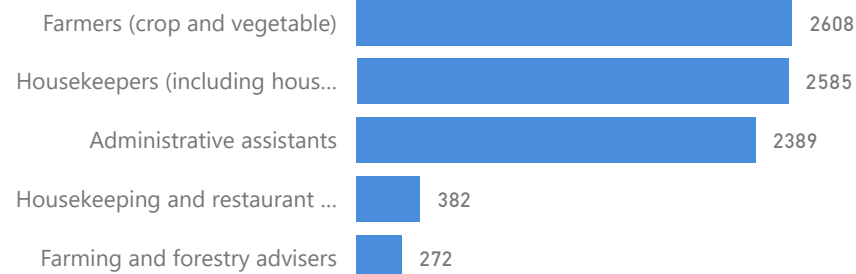

Age & Gender Breakdown

Country of Origin	Total
South Sudan	67,055
Sudan	219
Democratic Republic of the Congo	213
Kenya	150
Burundi	36
Rwanda	27
Somalia	7

New Registration by Month

● New Registration ● Birth

Occupation

* - Top 5 **28.3%** Have occupation

* Age is between 18 - 59 years for Occupation

Specific Needs - Top 7