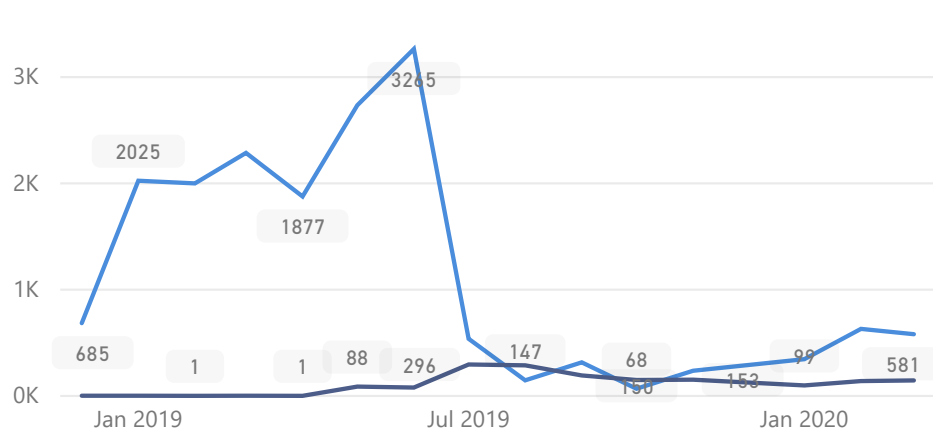

New Registration by Month

● New Registration ● Birth