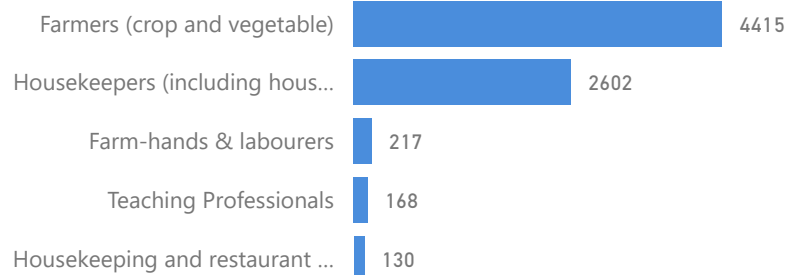

Occupation

* - Top 5 **41.3%** Have occupation