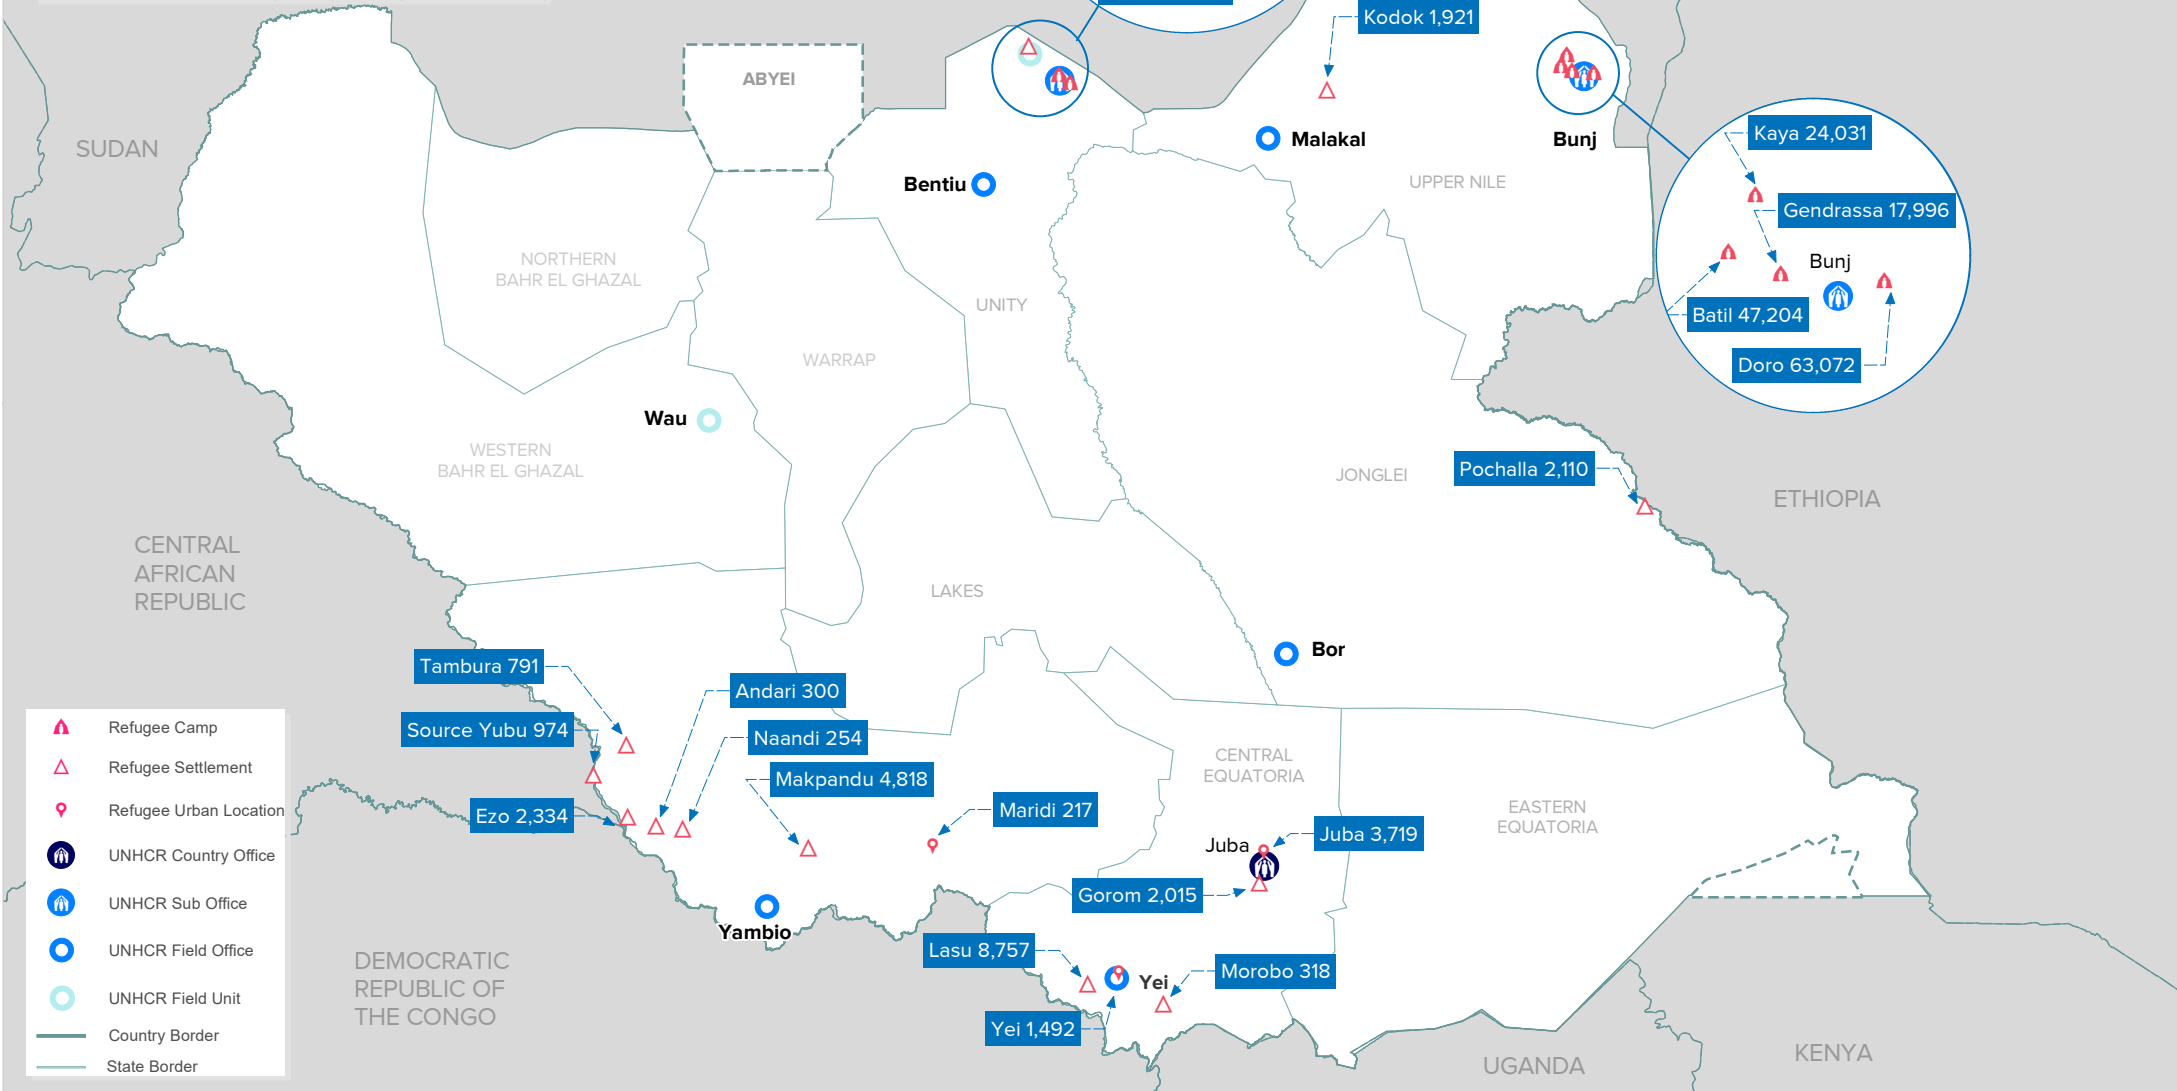

State	Ref. Pop.	Ref. Pop. %
Upper Nile	154,224	51%
Unity	119,167	40%
Central Equatoria	16,301	5%
Western Equatoria	9,688	3%
Jonglei State	2,110	1%
Total	301,490	100%

- Refugee Camp
- Refugee Settlement
- Refugee Urban Location
- UNHCR Country Office
- UNHCR Sub Office
- UNHCR Field Office
- UNHCR Field Unit
- Country Border
- State Border