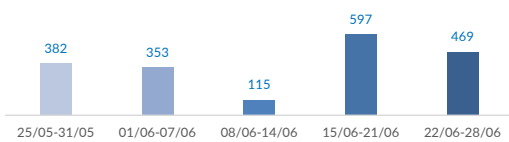

Italy weekly snapshot - 28 Jun 2020

(The charts below are based on figures from the Italian Ministry of Interior and UNHCR estimates. All figures are provisional and subject to change)

Total arrivals (1 Jan - 28 Jun 2020):	6,653
Total arrivals (1 Jan - 28 Jun 2019):	2,594
Total arrivals 1 Jun - 28 Jun 2020	1,534
Total arrivals 1 Jun - 28 Jun 2019	1,033
Average daily arrivals in June 2020 so far:	55
Average daily arrivals in May 2020:	53

Dead and missing in 2020 - Central Med (as of 28 Jun)	119
Dead and missing in 2020 - Mediterranean Sea (as of 28 Jun)	248
Dead and missing in 2019 - Central Med (as of 28 Jun)	344
Dead and missing in 2019 - Mediterranean Sea (as of 28 Jun)	609
Dead and missing in 2019 - Central Med	754
Dead and missing in 2019 - Mediterranean Sea	1,336
<small>2019: further 8 incidents, for a total of 547 people involved, were reported but are still under verification</small>	
<small>2020: 1 incident of 91 people involved is still under verification</small>	
Estimated # of arrivals during the last seven days	469

(Based on arrivals or registration figures collected by UNHCR staff)

Mon, 22 Jun 2020	0
Tue, 23 Jun 2020	0
Wed, 24 Jun 2020	170
Thu, 25 Jun 2020	136
Fri, 26 Jun 2020	0
Sat, 27 Jun 2020	29
Sun, 28 Jun 2020	134

Arrivals per month

* (as of 28 Jun 2020)

Sea arrivals of last weeks

Asylum applications

(Applications are not necessarily lodged by new arrivals)

Sea arrivals by gender and age - Jan -May 2020

Most common sea arrival nationalities in Italy (comparison with previous month)