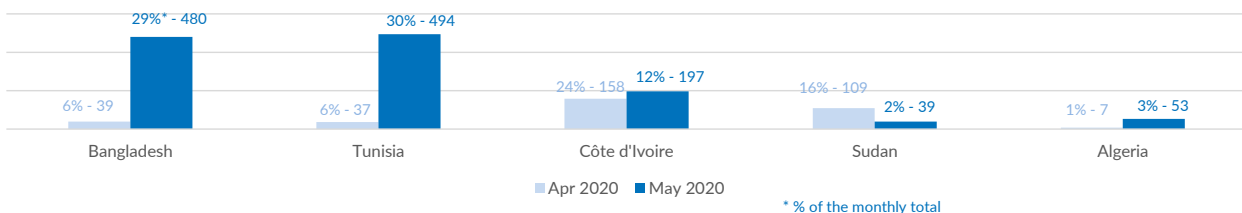

(Based on arrivals or registration figures collected by UNHCR staff)

Mon, 22 Jun 2020	0
Tue, 23 Jun 2020	0
Wed, 24 Jun 2020	170
Thu, 25 Jun 2020	136
Fri, 26 Jun 2020	0
Sat, 27 Jun 2020	29
Sun, 28 Jun 2020	134

Arrivals per month

* (as of 28 Jun 2020)

Sea arrivals of last weeks

Asylum applications

(Applications are not necessarily lodged by new arrivals)

Sea arrivals by gender and age - Jan -May 2020

Most common sea arrival nationalities in Italy (comparison with previous month)

* % of the monthly total

Estimated daily sea arrivals in 2020