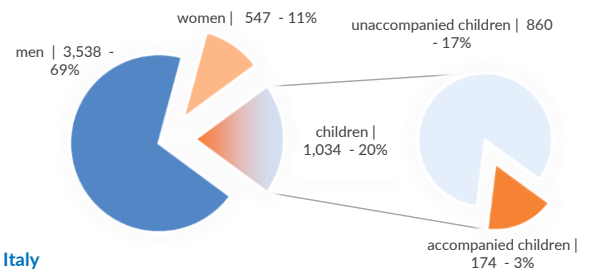

(Based on arrivals or registration figures collected by UNHCR staff)

Mon, 22 Jun 2020	0
Tue, 23 Jun 2020	0
Wed, 24 Jun 2020	170
Thu, 25 Jun 2020	136
Fri, 26 Jun 2020	0
Sat, 27 Jun 2020	29
Sun, 28 Jun 2020	134

Arrivals per month

* (as of 28 Jun 2020)

Sea arrivals of last weeks

Asylum applications

(Applications are not necessarily lodged by new arrivals)

Sea arrivals by gender and age - Jan -May 2020

Most common sea arrival nationalities in Italy (comparison with previous month)