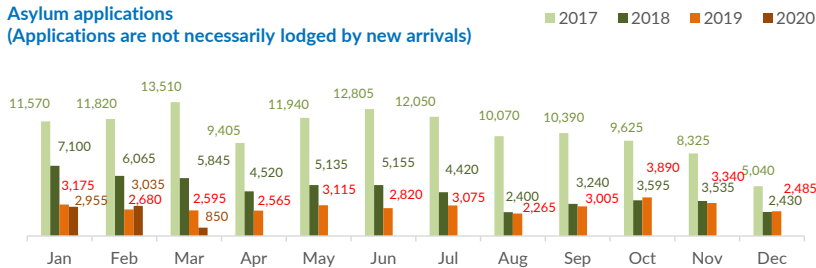

Italy weekly snapshot - 28 Jun 2020

(The charts below are based on figures from the Italian Ministry of Interior and UNHCR estimates. All figures are provisional and subject to change)

Total arrivals (1 Jan - 28 Jun 2020):	6,653
Total arrivals (1 Jan - 28 Jun 2019):	2,594
Total arrivals 1 Jun - 28 Jun 2020	1,534
Total arrivals 1 Jun - 28 Jun 2019	1,033
Average daily arrivals in June 2020 so far:	55
Average daily arrivals in May 2020:	53

(Based on arrivals or registration figures collected by UNHCR staff)

Mon, 22 Jun 2020	0
Tue, 23 Jun 2020	0
Wed, 24 Jun 2020	170
Thu, 25 Jun 2020	136
Fri, 26 Jun 2020	0
Sat, 27 Jun 2020	29
Sun, 28 Jun 2020	134

Arrivals per month

* (as of 28 Jun 2020)

Sea arrivals of last weeks

Asylum applications

(Applications are not necessarily lodged by new arrivals)

Sea arrivals by gender and age - Jan -May 2020

Most common sea arrival nationalities in Italy (comparison with previous month)

* % of the monthly total

Estimated daily sea arrivals in 2020