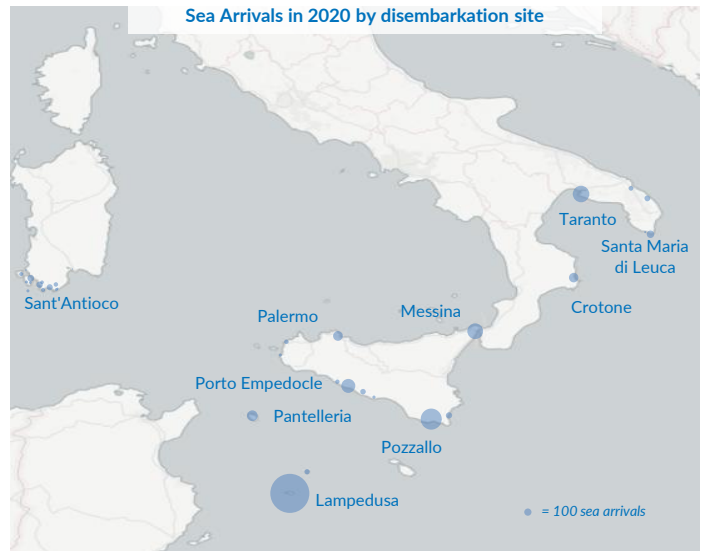

Italy weekly snapshot - 28 Jun 2020

(The charts below are based on figures from the Italian Ministry of Interior and UNHCR estimates. All figures are provisional and subject to change)

Total arrivals (1 Jan - 28 Jun 2020):	6,653
Total arrivals (1 Jan - 28 Jun 2019):	2,594
Total arrivals 1 Jun - 28 Jun 2020	1,534
Total arrivals 1 Jun - 28 Jun 2019	1,033
Average daily arrivals in June 2020 so far:	55
Average daily arrivals in May 2020:	53

Dead and missing in 2020 - Central Med (as of 28 Jun)	119
Dead and missing in 2020 - Mediterranean Sea (as of 28 Jun)	248
Dead and missing in 2019 - Central Med (as of 28 Jun)	344
Dead and missing in 2019 - Mediterranean Sea (as of 28 Jun)	609
Dead and missing in 2019 - Central Med	754
Dead and missing in 2019 - Mediterranean Sea	1,336
2019: further 8 incidents, for a total of 547 people involved, were reported but are still under verification	
2020: 1 incident of 91 people involved is still under verification	
Estimated # of arrivals during the last seven days	469

(Based on arrivals or registration figures collected by UNHCR staff)

Mon, 22 Jun 2020	0
Tue, 23 Jun 2020	0
Wed, 24 Jun 2020	170
Thu, 25 Jun 2020	136
Fri, 26 Jun 2020	0
Sat, 27 Jun 2020	29
Sun, 28 Jun 2020	134