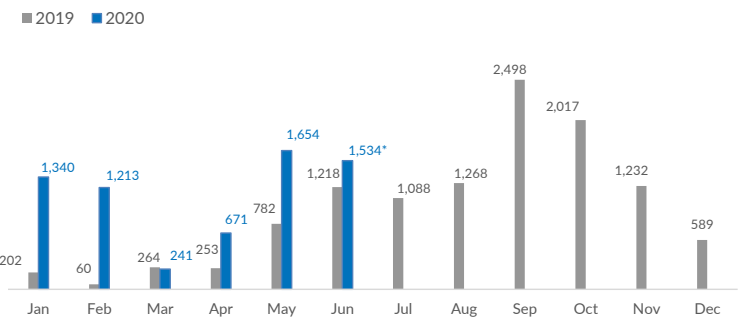

Arrivals per month