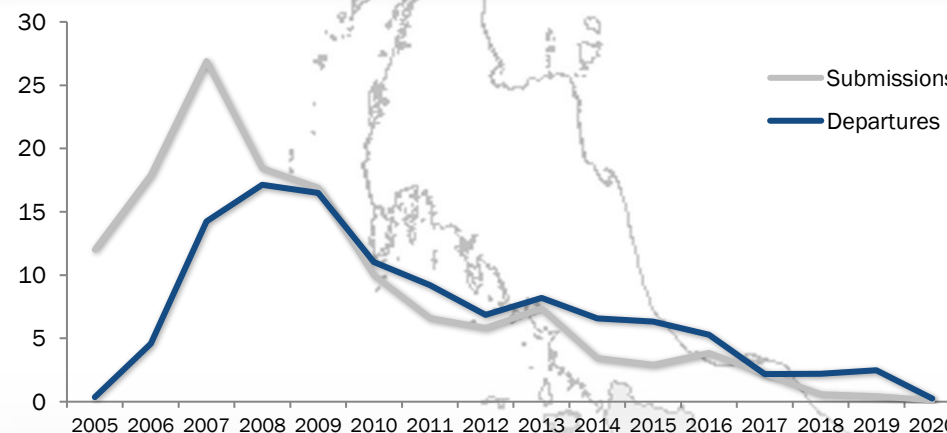

Resettlement overview from 2005 - 2020 (in thousands)

Source: UNHCR proGres database