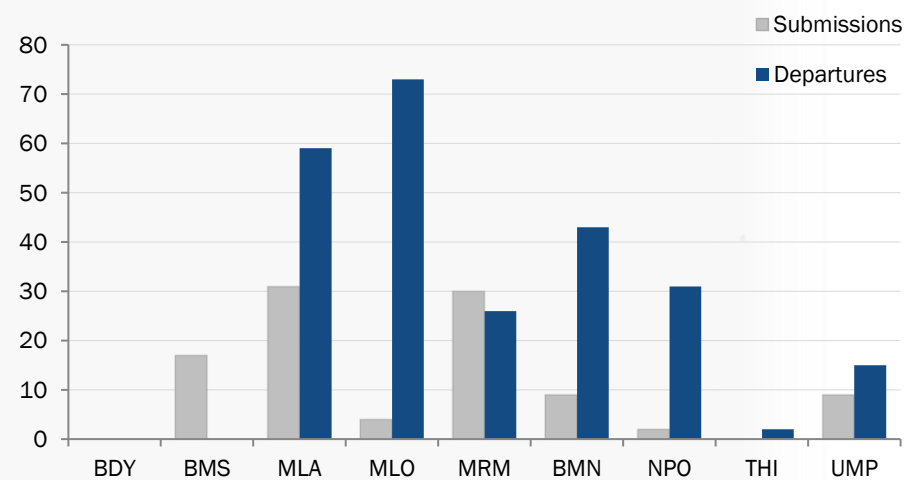

## Resettlement Figures 2005-2020

Total number of submissions **135,454**

Total number of departures **113,451**

## Resettlement Progress in 2020

Total number of submissions **102**

Total number of departures **249**

Total Verified Refugee Population\* **93,412**  
June 2020

\* Verification Exercise conducted from Jan-Apr 2015 and subsequent data changes to-date

## Resettlement of Myanmar Refugees by location in 2020

## Main destinations in 2020