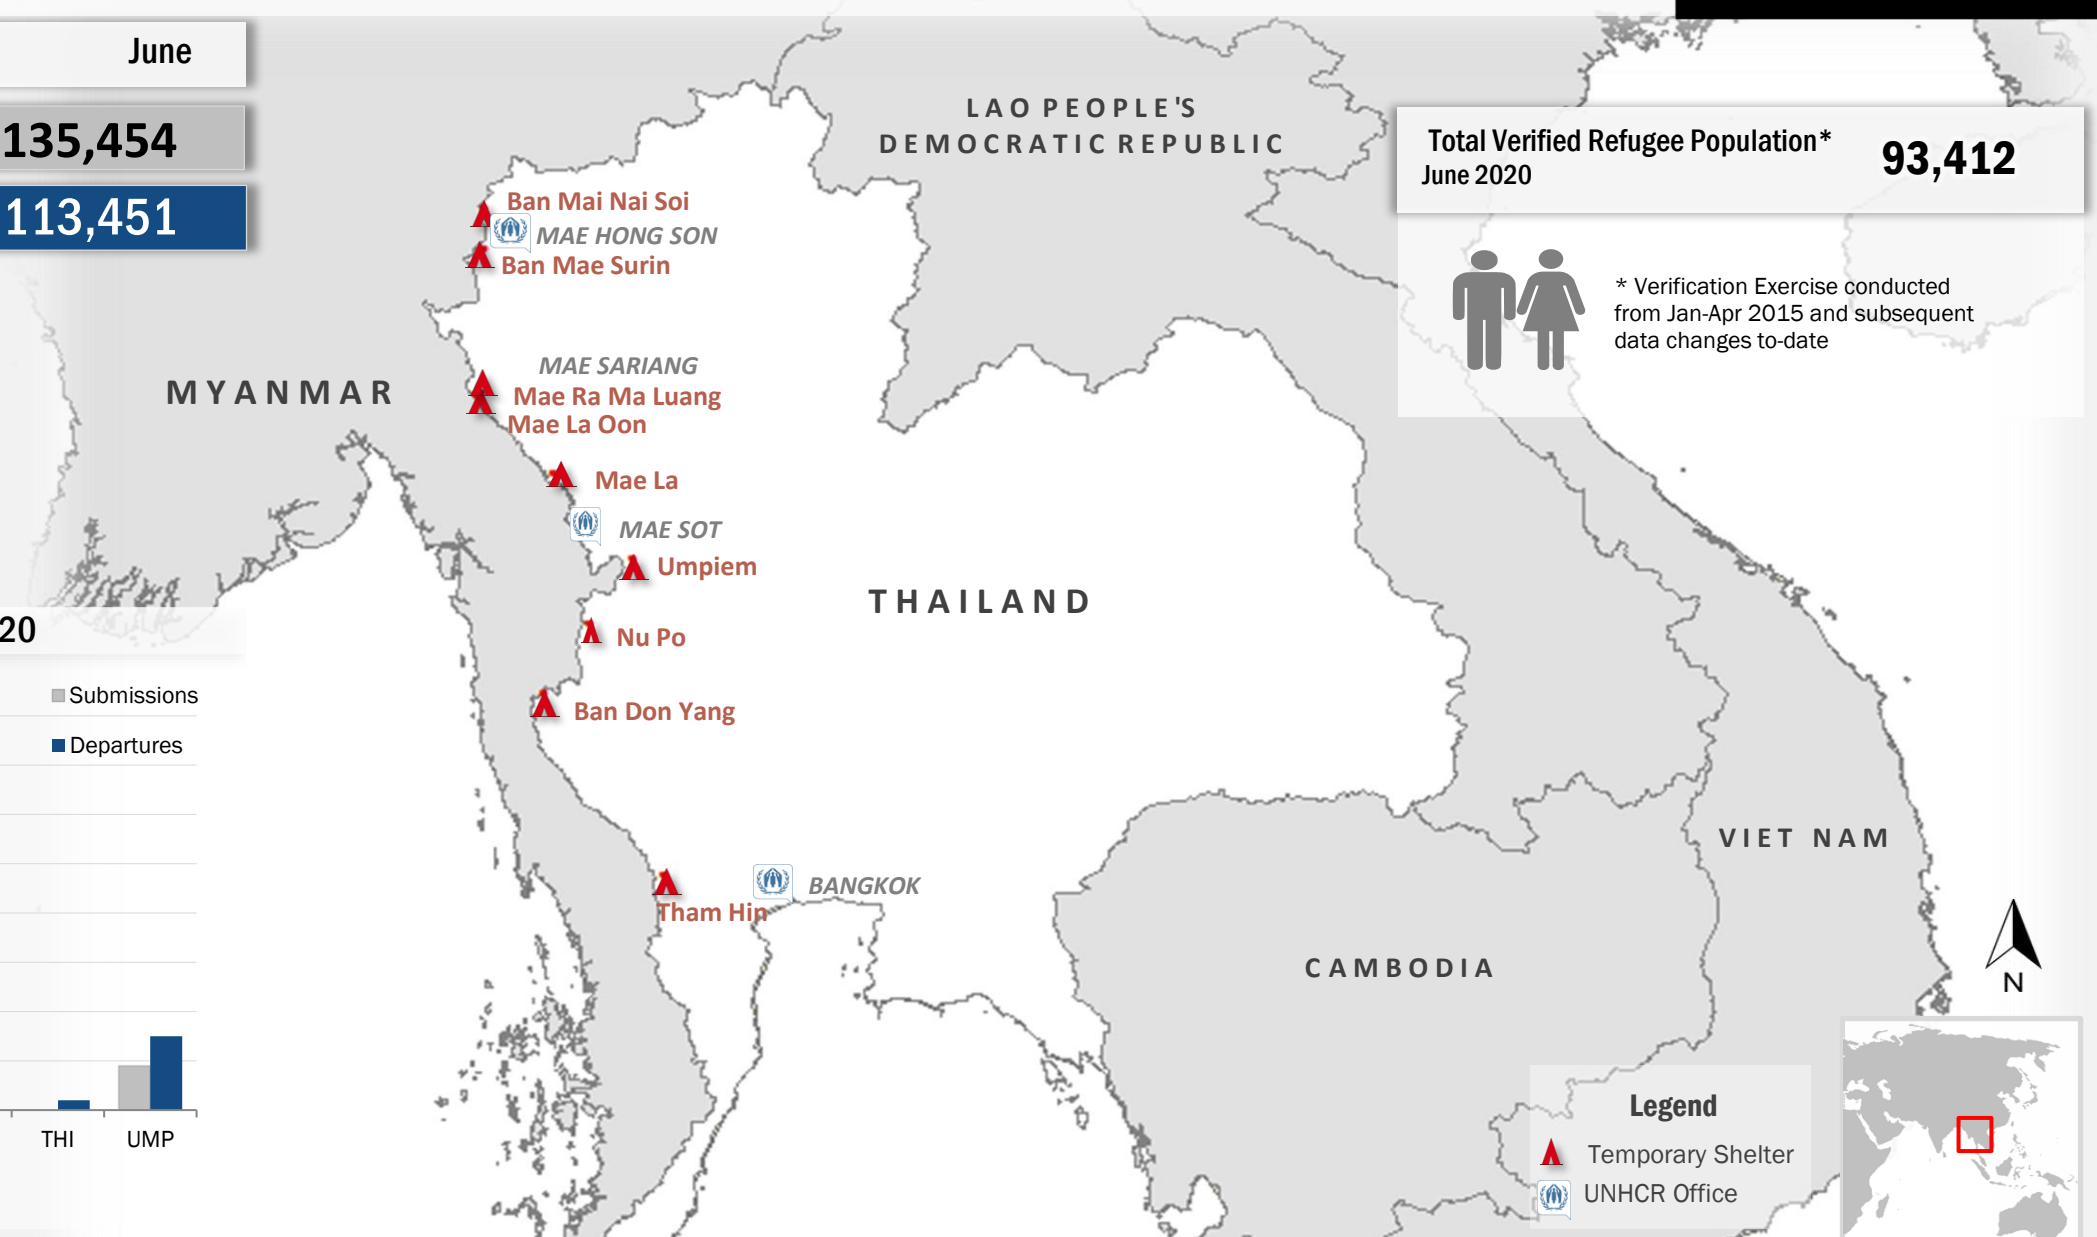

## Resettlement Figures 2005-2020

Total number of submissions **135,454**

Total number of departures **113,451**

## Resettlement Progress in 2020

Total number of submissions **102**

Total number of departures **249**

Total Verified Refugee Population\* **93,412**  
June 2020

\* Verification Exercise conducted from Jan-Apr 2015 and subsequent data changes to-date

## Main destinations in 2020

## Resettlement overview from 2005 - 2020 (in thousands)

Source: UNHCR proGres database