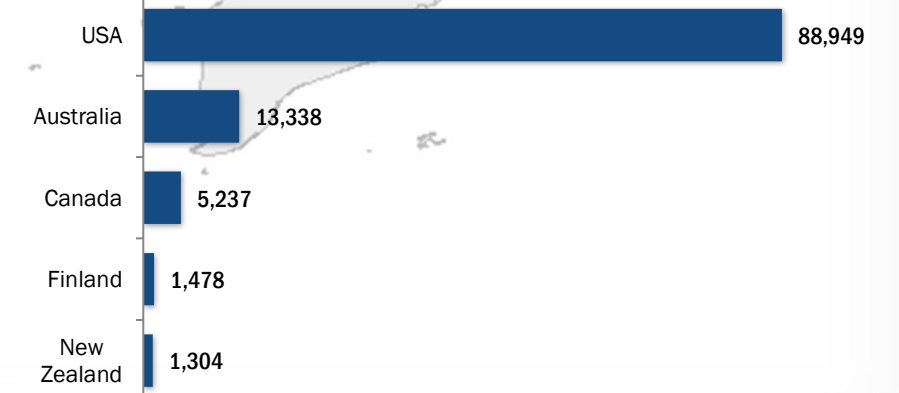

Main destinations from 2005-2020

For more information, visit: www.commonservice.info

Regional funding and funding for Thailand was also received through private donations from Italy, Japan, the Republic of Korea, Spain, Sweden, Thailand, and the United States of America.