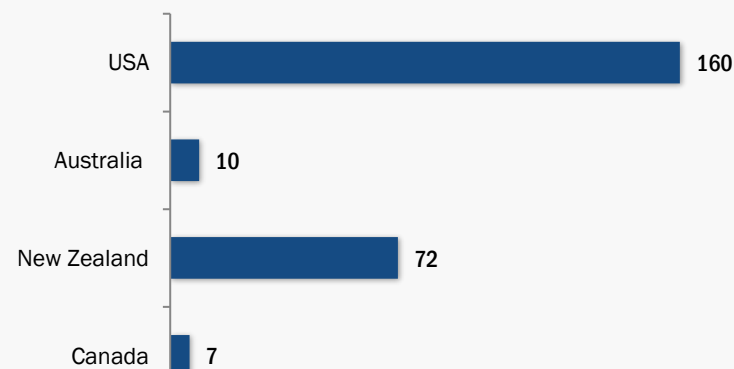

## Resettlement Figures 2005-2020

Total number of submissions **135,454**

Total number of departures **113,451**

## Resettlement Progress in 2020

Total number of submissions **102**

Total number of departures **249**

Total Verified Refugee Population\* **93,412**  
June 2020

\* Verification Exercise conducted from Jan-Apr 2015 and subsequent data changes to-date

## Resettlement of Myanmar Refugees by location in 2020

## Main destinations in 2020