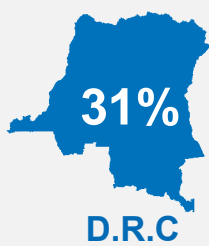

COUNTRY OF ORIGIN

12%
Other Nationalities

The boundaries and names shown and the designations used on this map do not imply official endorsement or acceptance by the United Nations.