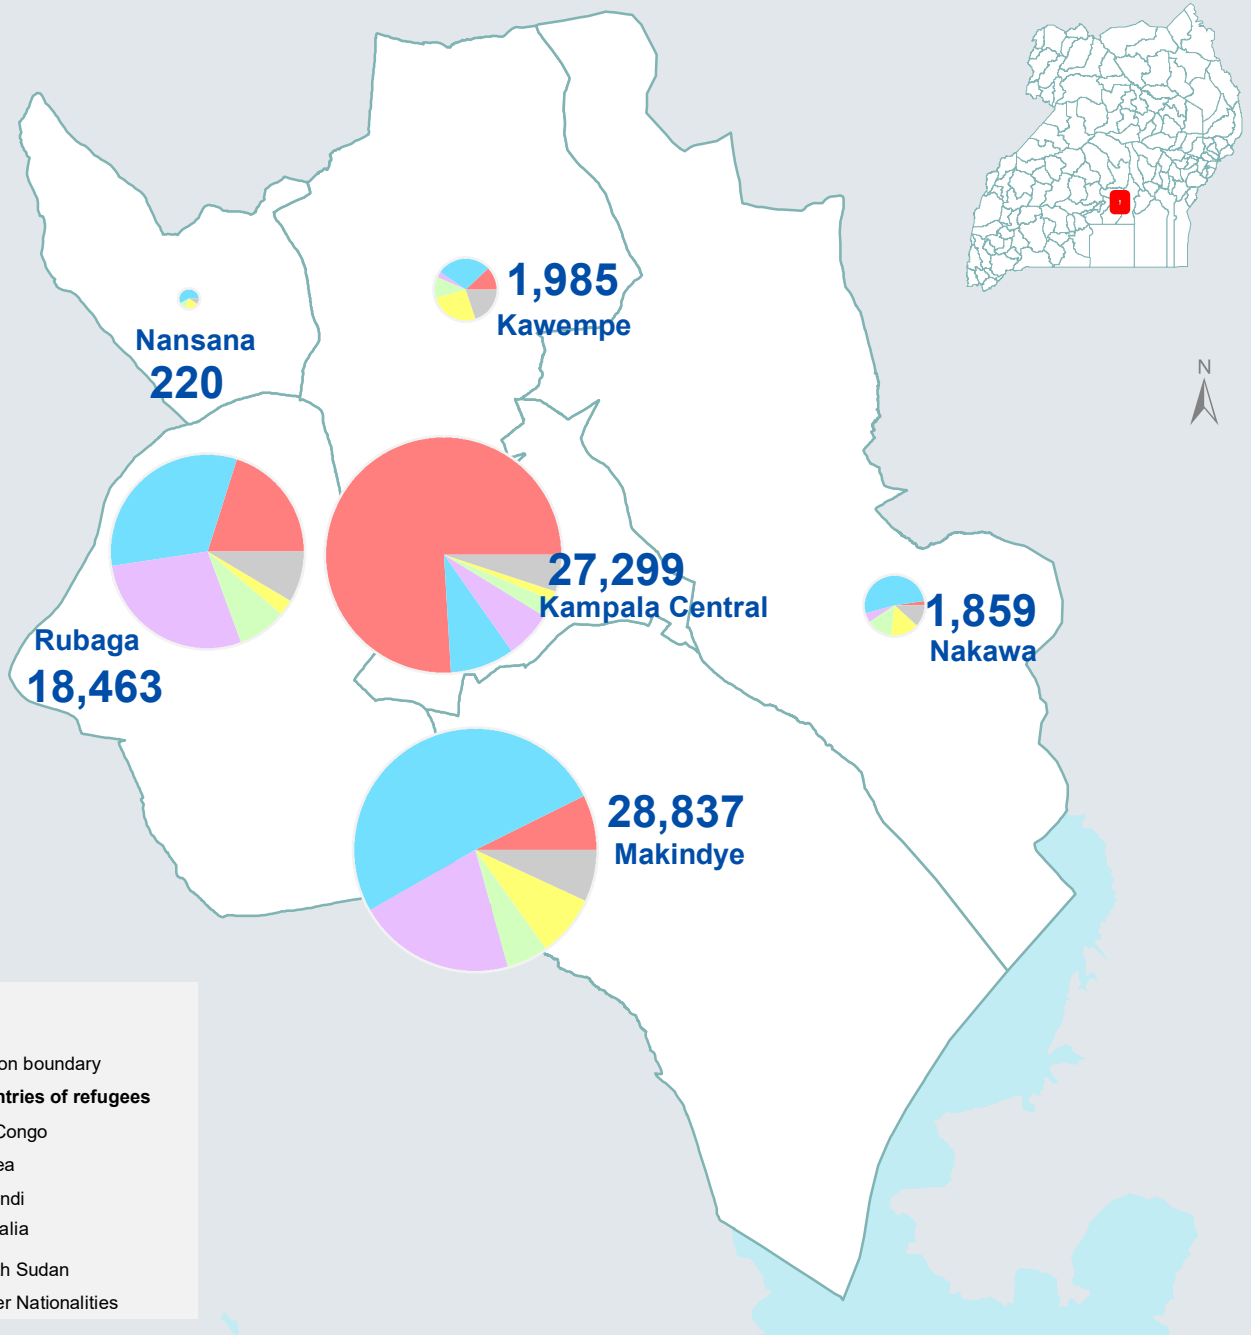

# Urban Refugees and Asylum-Seekers in Uganda

## Uganda Refugee Response

9 July 2020

#### LEGEND

- Division boundary
- Source countries of refugees**
  - DR Congo
  - Eritrea
  - Burundi
  - Somalia
  - South Sudan
  - Other Nationalities

## Total Urban refugees and asylum-seekers in Uganda