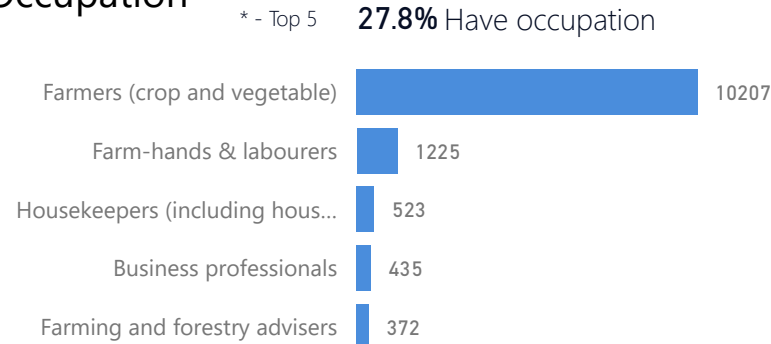

3%

3,103

Youth 15-24

21%

26,127

Zones

Level3	HHs	Individuals
Sweswe	8,233	25,523
Byabakora	6,816	20,961
Mukondo	5,457	17,493
Itambabiniga	4,962	15,177
Bwiriza	5,374	14,867
Kakoni	3,264	8,862
Buliti	2,872	8,218
Kaborogota	2,373	7,107
Bukere	1,235	5,021
Makindye Division	52	144
Rubaga Division	19	70
Mahani	18	57
Juru	6	17
Rubondo	6	16
Nakawa	3	15
Nkoma	10	15
Kikuura	6	14
Kyempango	8	12
Ntenungi	7	10
	1	8

Age & Gender Breakdown

New Registration by Month

Occupation

* Age is between 18 - 59 years for Occupation

Specific Needs - Top 7