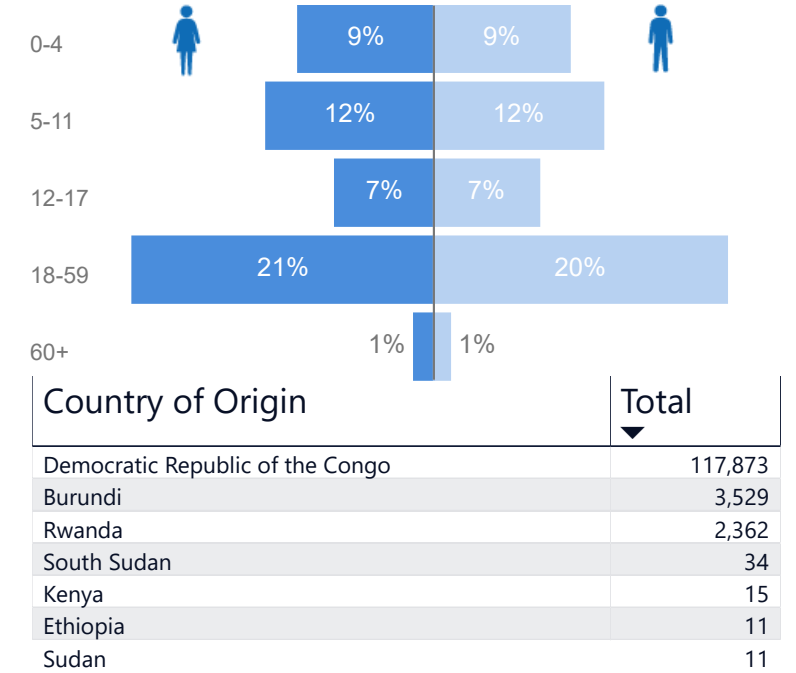

2,504

Women and Children

78%

97,083

Female

50%

61,996

Elderly

3%

3,103

Youth 15-24

21%

26,127

Zones

Level3	HHs	Individuals
Sweswe	8,233	25,523
Byabakora	6,816	20,961
Mukondo	5,457	17,493
Itambabiniga	4,962	15,177
Bwiriza	5,374	14,867
Kakoni	3,264	8,862
Buliti	2,872	8,218
Kaborogota	2,373	7,107
Bukere	1,235	5,021
Makindye Division	52	144
Rubaga Division	19	70
Mahani	18	57
Juru	6	17
Rubondo	6	16
Nakawa	3	15
Nkoma	10	15
Kikuura	6	14
Kyempango	8	12
Ntenungi	7	10
	1	8

Age & Gender Breakdown

New Registration by Month

Occupation

* Age is between 18 - 59 years for Occupation

Specific Needs - Top 7