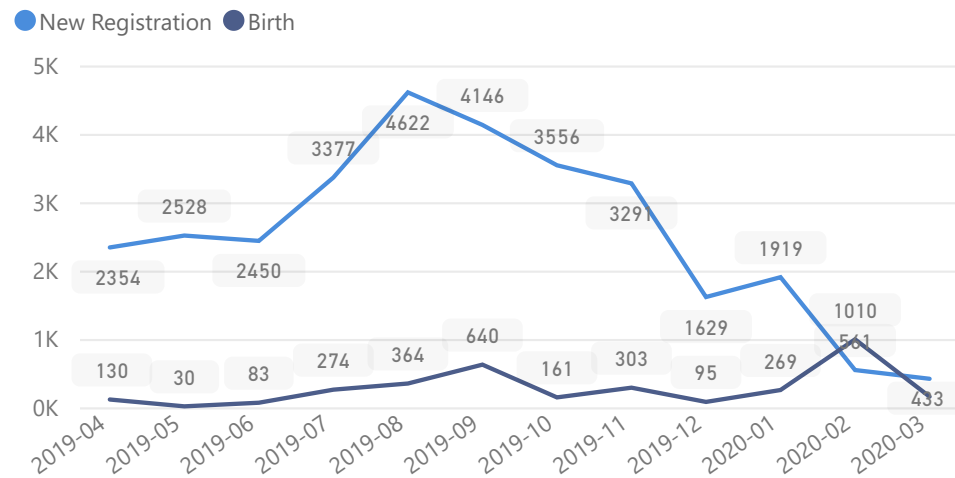

2,504

Women and Children

78%

97,083

Female

50%

61,996

Elderly

3%

3,103

Youth 15-24

21%

26,127

Zones

Level3	HHs	Individuals
Sweswe	8,233	25,523
Byabakora	6,816	20,961
Mukondo	5,457	17,493
Itambabiniga	4,962	15,177
Bwiriza	5,374	14,867
Kakoni	3,264	8,862
Buliti	2,872	8,218
Kaborogota	2,373	7,107
Bukere	1,235	5,021
Makindye Division	52	144
Rubaga Division	19	70
Mahani	18	57
Juru	6	17
Rubondo	6	16
Nakawa	3	15
Nkoma	10	15
Kikuura	6	14
Kyempango	8	12
Ntenungi	7	10
	1	8

Age & Gender Breakdown

New Registration by Month

Occupation

* Age is between 18 - 59 years for Occupation

Specific Needs - Top 7