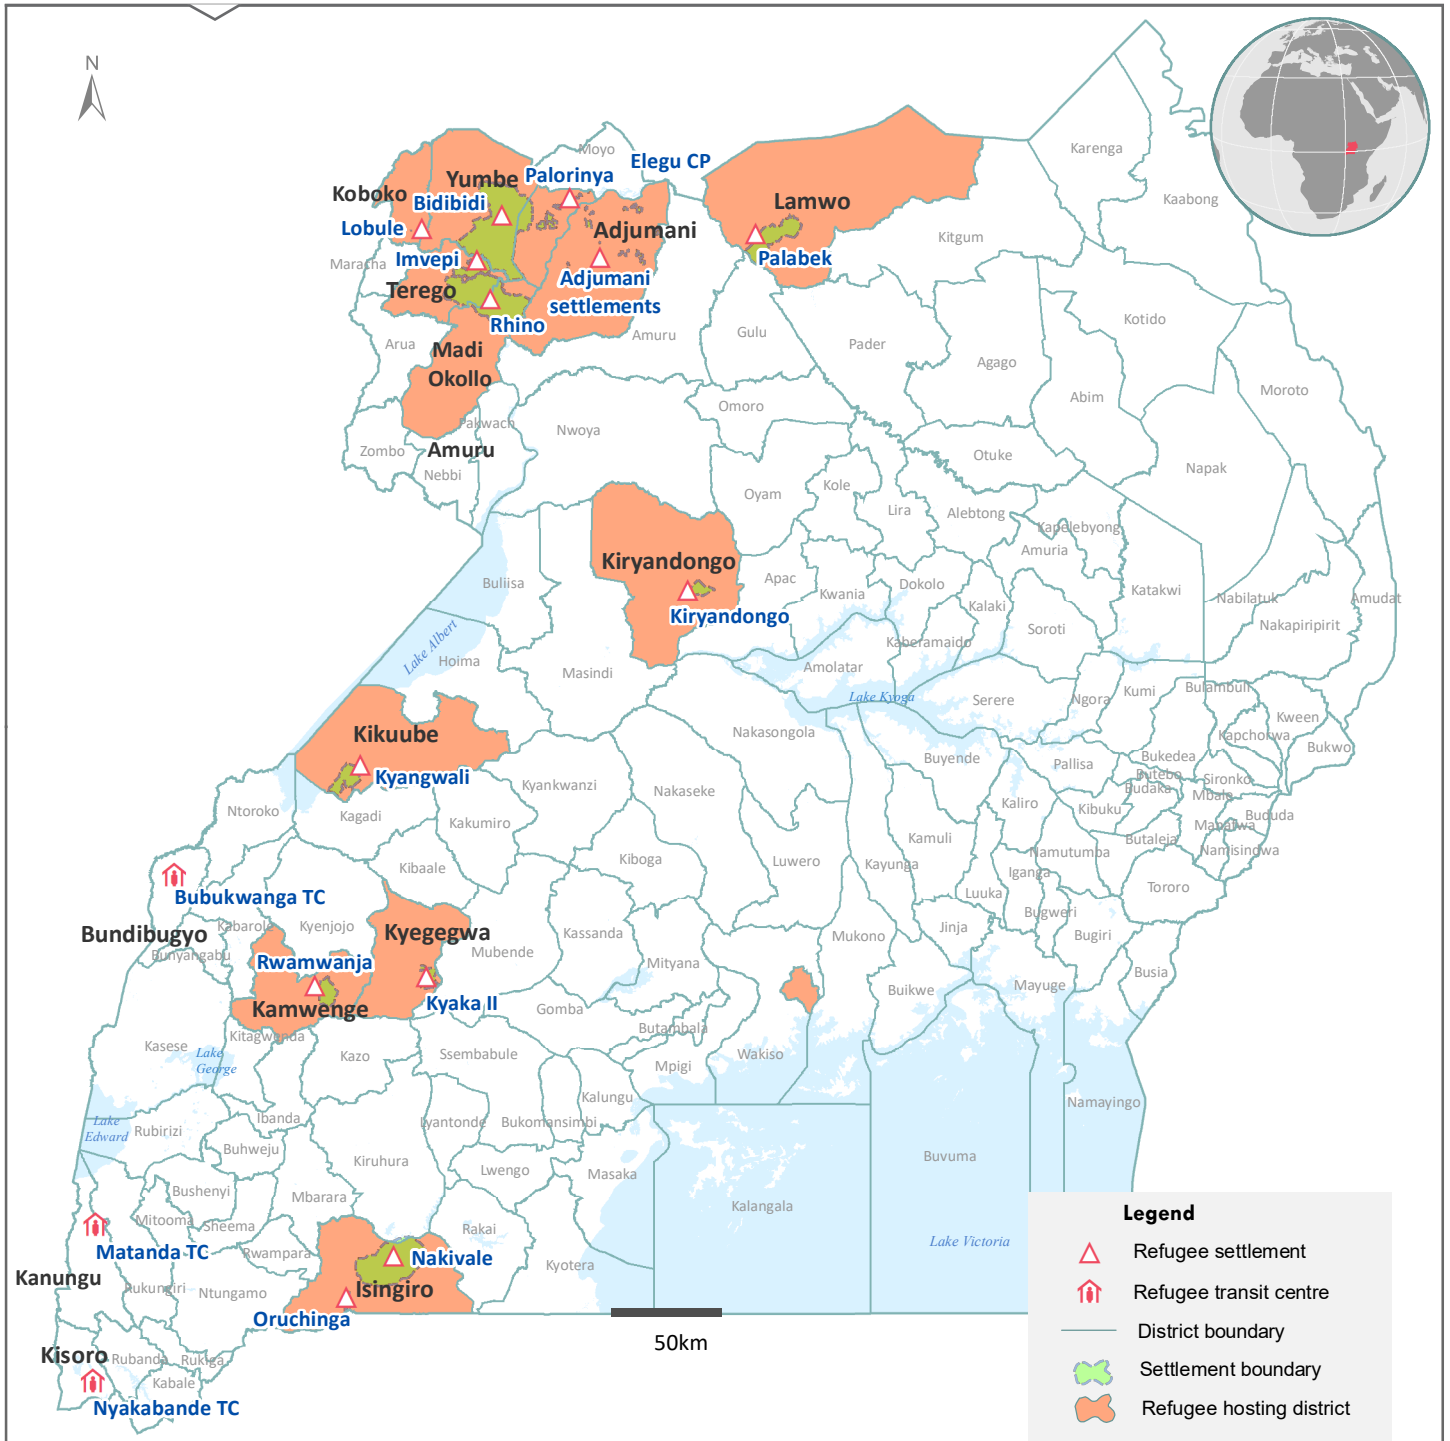

Uganda UNHCR Refugee hosting districts

as of 14 Aug 2020

The boundaries and names shown and the designations used on this map do not imply official endorsement or acceptance by the United Nations.

Creation: 14 Aug 2020 Sources: UNHCR, UBOS Feedback: IM Team Uganda (ugakaimug@unhcr.org) | UNHCR BO KAMPALA