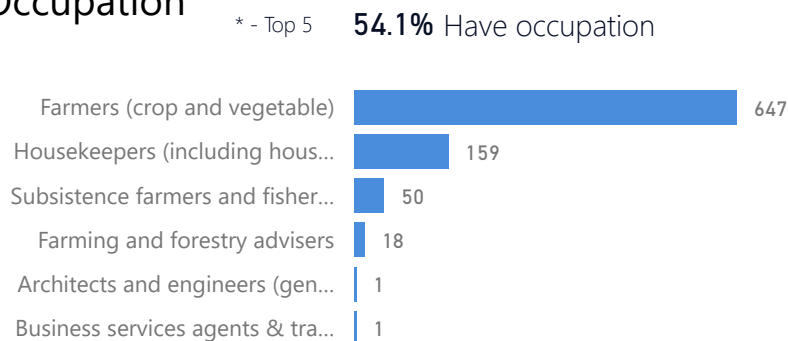

3%

156

Youth 15-24

25%

1,408

Zones

Level3	HHs	Individuals
Zone B	450	2,816
Zone A	441	2,731

Age & Gender Breakdown

Country of Origin	Total
Democratic Republic of the Congo	5,545
South Sudan	2

New Registration by Month

Occupation

Specific Needs - Top 7