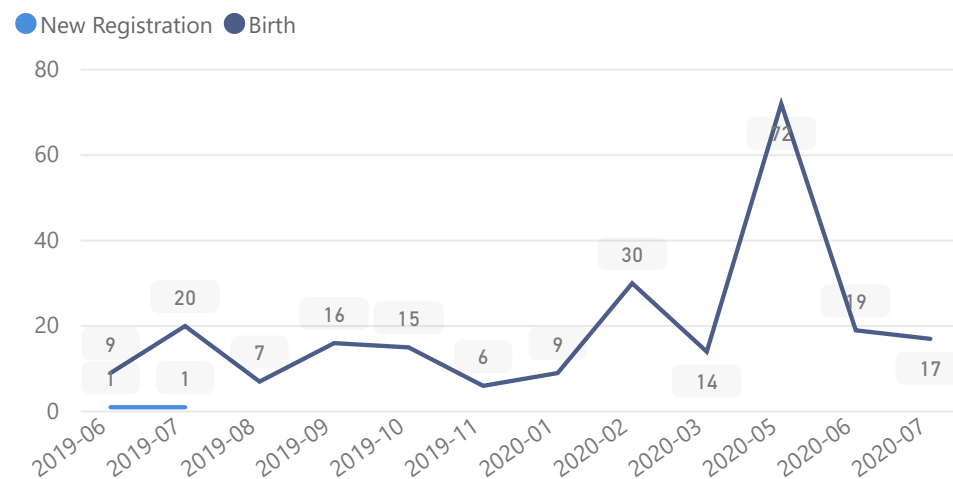

Uganda - Refugee Statistics July 2020 - Lobule

Total Population

5,547

Total Refugees

5,547

Total Households

891

Total Asylum-Seekers

0

Women and Children

86%

4,775

Female

53%

2,953

Elderly

3%

156

Youth 15-24

25%

1,408

Zones

Level3	HHs	Individuals
Zone B	450	2,816
Zone A	441	2,731

Age & Gender Breakdown

Country of Origin	Total
Democratic Republic of the Congo	5,545
South Sudan	2

New Registration by Month

Occupation

Specific Needs - Top 7