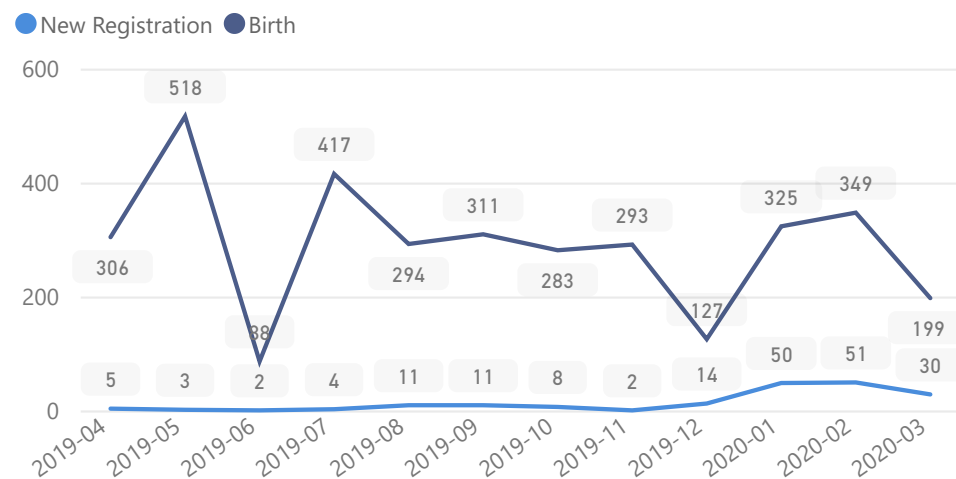

Elderly

**4%**

**5,260**

Total Refugees

**122,789**

Total Asylum-Seekers

**14**

Female

**53%**

**64,768**

Youth 15-24

**23%**

**28,424**

Zones

Level3	HHs	Individuals
Morobi	8,512	34,431
Dongo West	6,384	24,746
Chinyi	4,873	19,112
Basecamp Ibakwe	3,352	14,883
Dongo East	3,082	12,550
Belemaling	2,411	10,182
Budri	1,848	6,899

Age & Gender Breakdown

Country of Origin	Total
South Sudan	122,768
Sudan	32
Democratic Republic of the Congo	3

New Registration by Month

Occupation

\* - Top 5 **28.3%** Have occupation

\* Age is between 18 - 59 years for Occupation