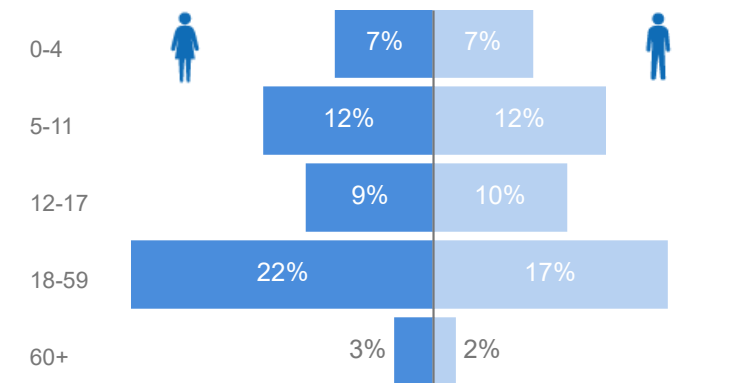

Elderly

**4%**

**5,260**

Total Refugees

**122,789**

Total Asylum-Seekers

**14**

Female

**53%**

**64,768**

Youth 15-24

**23%**

**28,424**

Zones

Level3	HHs	Individuals
Morobi	8,512	34,431
Dongo West	6,384	24,746
Chinyi	4,873	19,112
Basecamp Ibakwe	3,352	14,883
Dongo East	3,082	12,550
Belemaling	2,411	10,182
Budri	1,848	6,899

Age & Gender Breakdown

Country of Origin	Total
South Sudan	122,768
Sudan	32
Democratic Republic of the Congo	3

New Registration by Month

Occupation

\* - Top 5 **28.3%** Have occupation

\* Age is between 18 - 59 years for Occupation