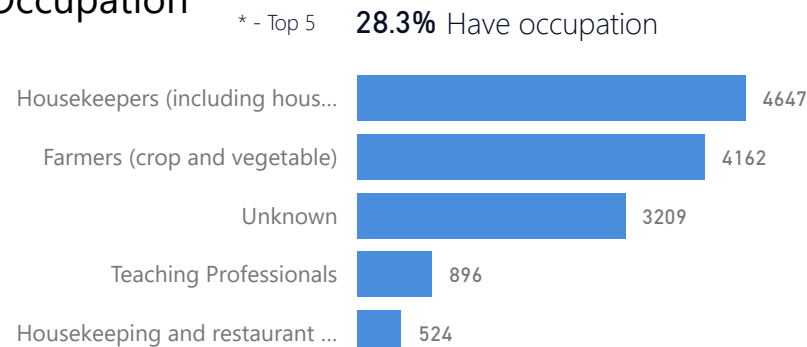

**53%**

**64,768**

Youth 15-24

**23%**

**28,424**

Zones

Level3	HHs	Individuals
Morobi	8,512	34,431
Dongo West	6,384	24,746
Chinyi	4,873	19,112
Basecamp Ibakwe	3,352	14,883
Dongo East	3,082	12,550
Belemaling	2,411	10,182
Budri	1,848	6,899

Age & Gender Breakdown

Country of Origin	Total
South Sudan	122,768
Sudan	32
Democratic Republic of the Congo	3

New Registration by Month

Occupation

\* - Top 5 **28.3%** Have occupation

\* Age is between 18 - 59 years for Occupation

Specific Needs - Top 7