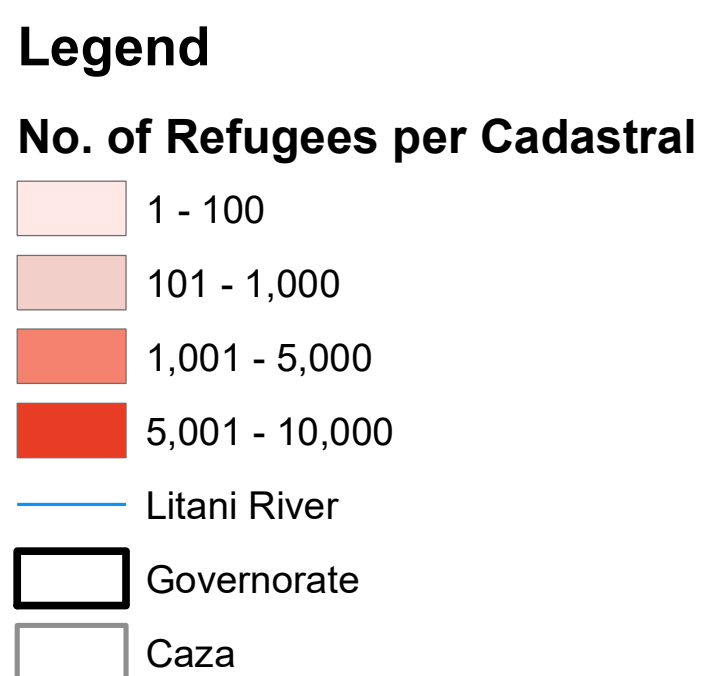

SYRIA REFUGEE RESPONSE

LEBANON South and El Nabatieh Governorates

Distribution of the Registered Syrian Refugees at Cadastral Level As of 31 May 2020

SOUTH AND EL NABATIEH
Total No. of Household Registered 22,741
Total No. of Individuals Registered 99,756