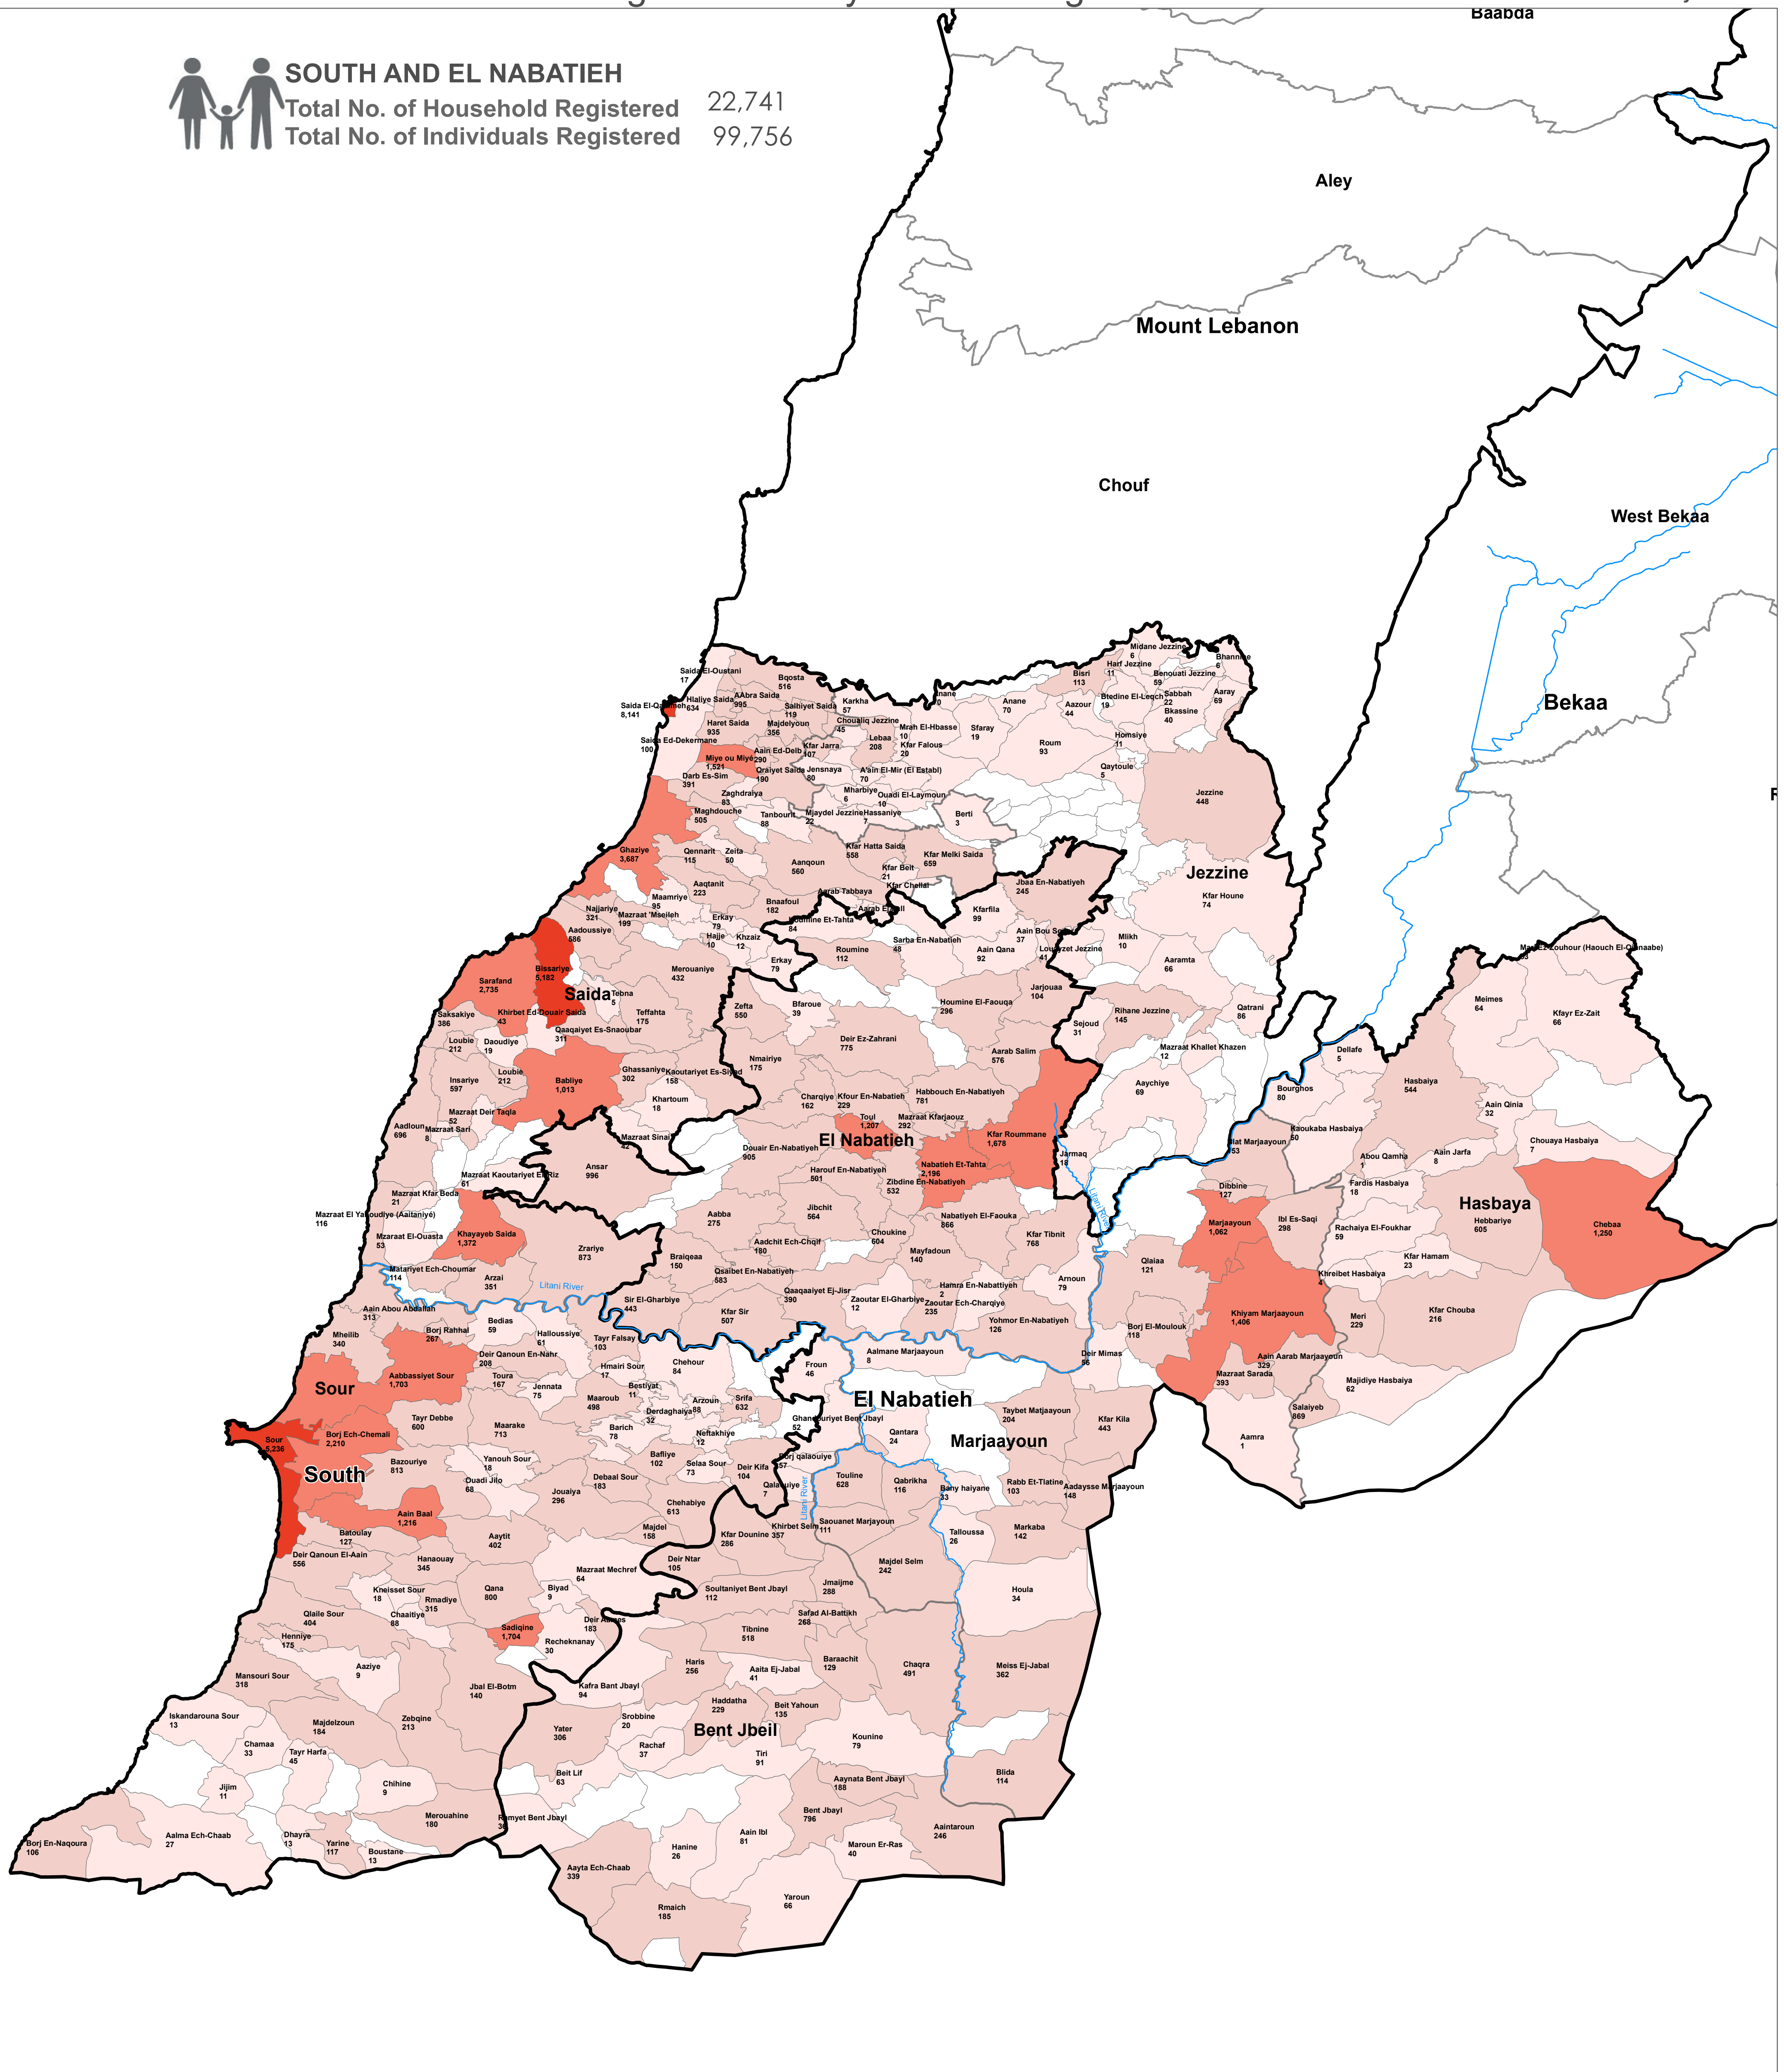

SYRIA REFUGEE RESPONSE

LEBANON South and El Nabatieh Governorates

Distribution of the Registered Syrian Refugees at Cadastral Level As of 31 May 2020

SOUTH AND EL NABATIEH
Total No. of Household Registered 22,741
Total No. of Individuals Registered 99,756