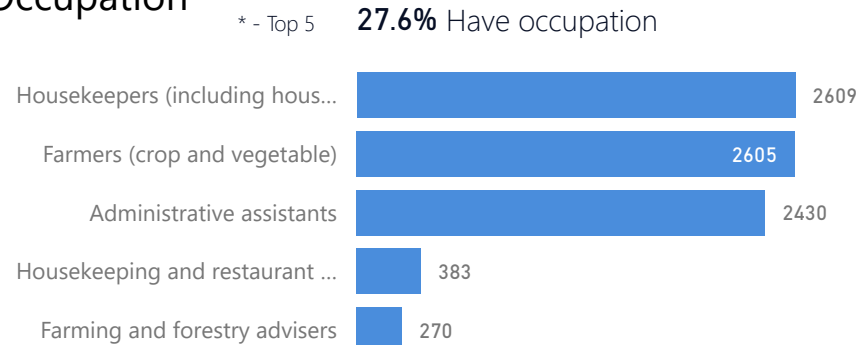

22

Women and Children

83%

56,539

Female

52%

35,149

Elderly

2%

1,409

Youth 15-24

29%

19,868

Zones

Level3	HHs	Individuals
Ranch 1	5,480	35,229
Ranch 37	4,906	32,505
	3	9

Age & Gender Breakdown

Country of Origin	Total
South Sudan	67,068
Democratic Republic of the Congo	234
Sudan	216
Kenya	150
Burundi	36
Rwanda	27
Somalia	7

New Registration by Month

Occupation

* Age is between 18 - 59 years for Occupation

Specific Needs - Top 7