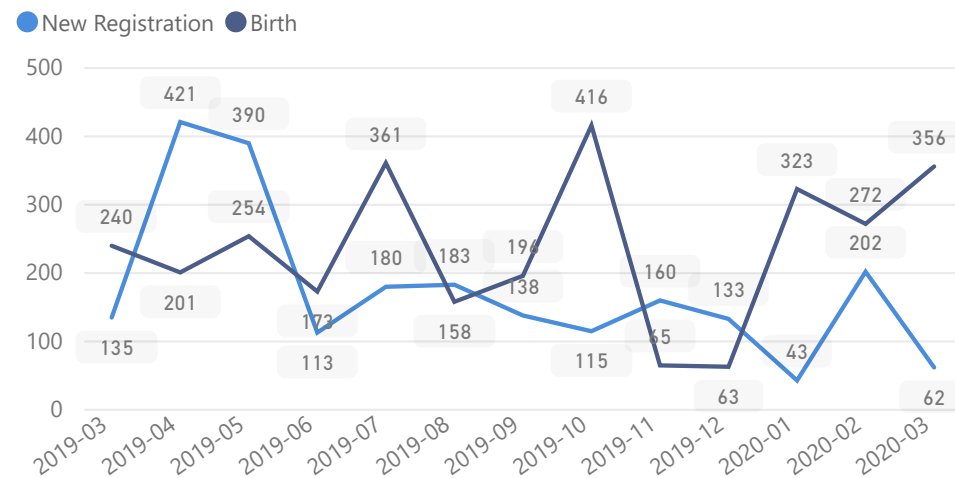

Uganda - Refugee Statistics September 2020 - Kiryandongo

Total Population

67,743

Total Refugees

67,721

Total Households

10,389

Total Asylum-Seekers

22

Women and Children

83%

56,539

Female

52%

35,149

Elderly

2%

1,409

Youth 15-24

29%

19,868

Zones

Level3	HHs	Individuals
Ranch 1	5,480	35,229
Ranch 37	4,906	32,505
	3	9

Age & Gender Breakdown

Country of Origin	Total
South Sudan	67,068
Democratic Republic of the Congo	234
Sudan	216
Kenya	150
Burundi	36
Rwanda	27
Somalia	7

New Registration by Month

Occupation

* Age is between 18 - 59 years for Occupation