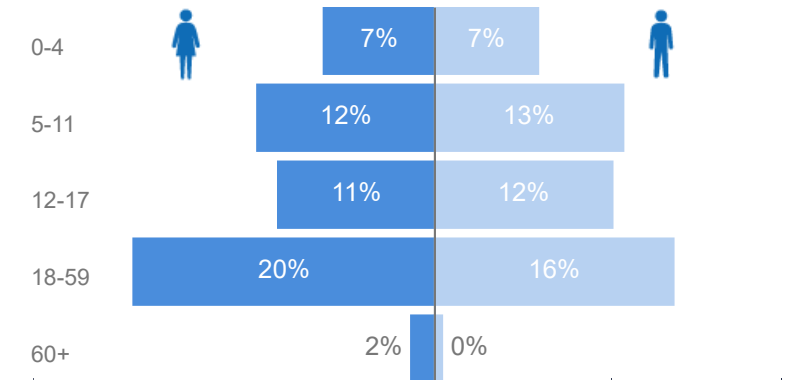

Uganda - Refugee Statistics September 2020 - Kiryandongo

Total Population

67,743

Total Refugees

67,721

Total Households

10,389

Total Asylum-Seekers

22

Women and Children

83%

56,539

Female

52%

35,149

Elderly

2%

1,409

Youth 15-24

29%

19,868

Zones

Level3	HHs	Individuals
Ranch 1	5,480	35,229
Ranch 37	4,906	32,505
	3	9

Age & Gender Breakdown

Country of Origin	Total
South Sudan	67,068
Democratic Republic of the Congo	234
Sudan	216
Kenya	150
Burundi	36
Rwanda	27
Somalia	7

New Registration by Month

Occupation

* Age is between 18 - 59 years for Occupation