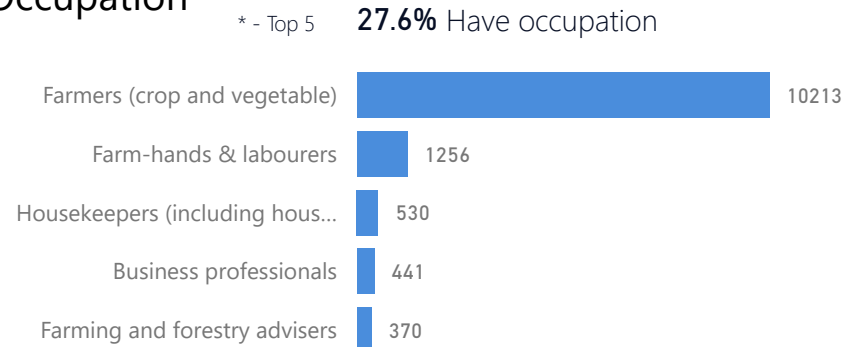

## Age & Gender Breakdown

## Occupation

\* Age is between 18 - 59 years for Occupation