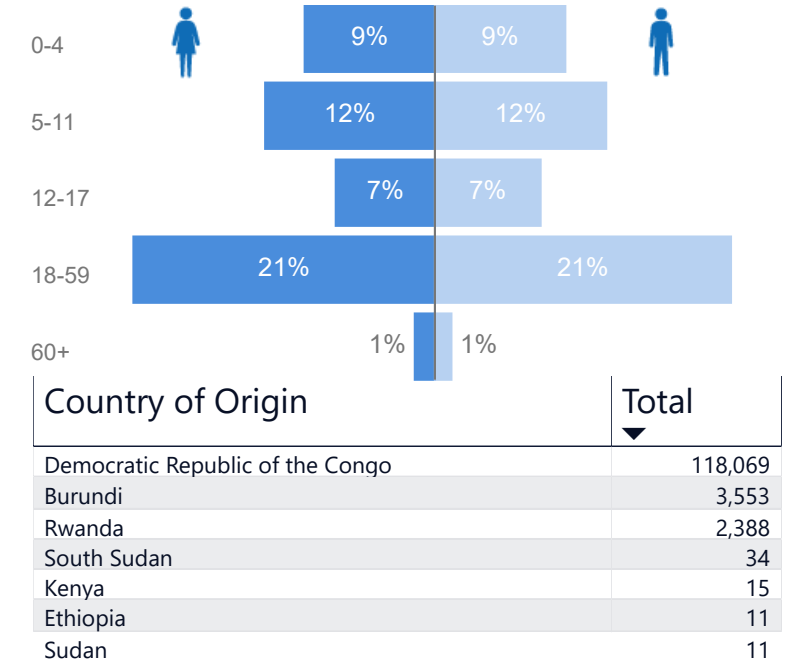

Uganda - Refugee Statistics September 2020 - Kyaka II

Total Population

124,106

Total Households

41,063

Women and Children

78%

97,178

Elderly

3%

3,152

Total Refugees

121,477

Total Asylum-Seekers

2,629

Female

50%

62,085

Youth 15-24

21%

26,254

Zones

Level3	HHs	Individuals
Sweswe	8,222	25,680
Byabakora	6,819	20,967
Mukondo	5,453	17,468
Itambabiniga	5,049	15,282
Bwiriza	5,361	14,816
Kakoni	3,247	8,859
Buliti	2,866	8,204
Kaborogota	2,377	7,108
Bukere	1,246	5,031
	409	642
Makindye Division	8	31
Kyempango	2	8
Rubondo	2	6
Rubaga Division	2	4

Age & Gender Breakdown