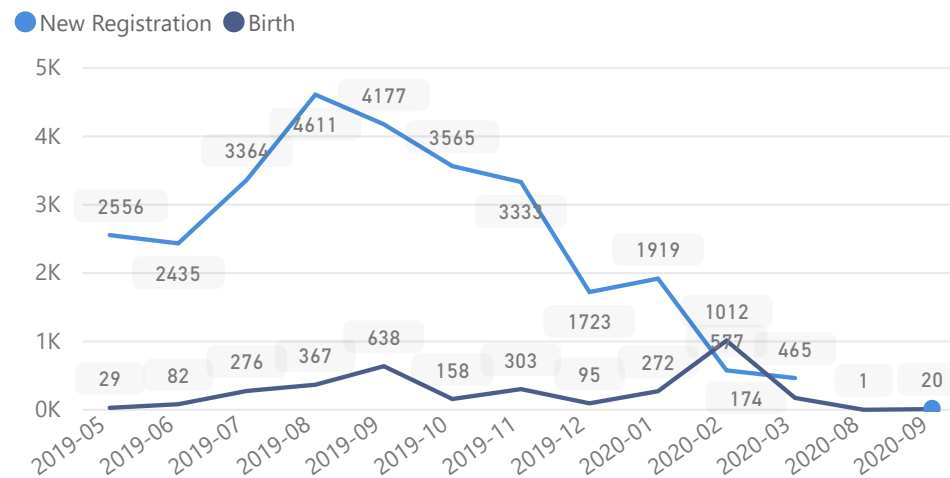

New Registration by Month