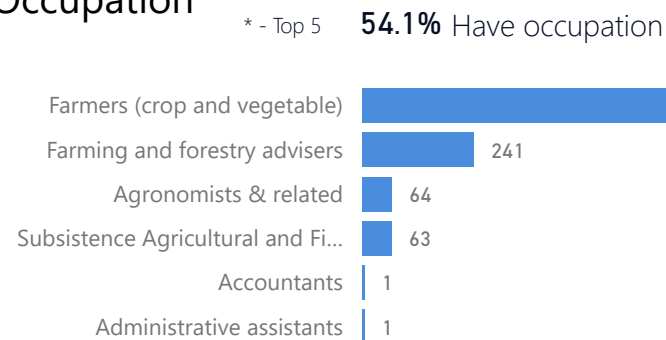

51%

4,039

Youth 15-24

21%

1,673

Zones

Level3	HHs	Individuals
Kifunjo	595	2,396
Busheka	486	2,066
Michinga	477	2,056
Rurongo	199	864
Kazinga	120	518
	5	9

Age & Gender Breakdown

Country of Origin	Total
Democratic Republic of the Congo	4,289
Rwanda	1,899
Burundi	1,721

New Registration by Month

Occupation

* Age is between 18 - 59 years for Occupation

Specific Needs - Top 7