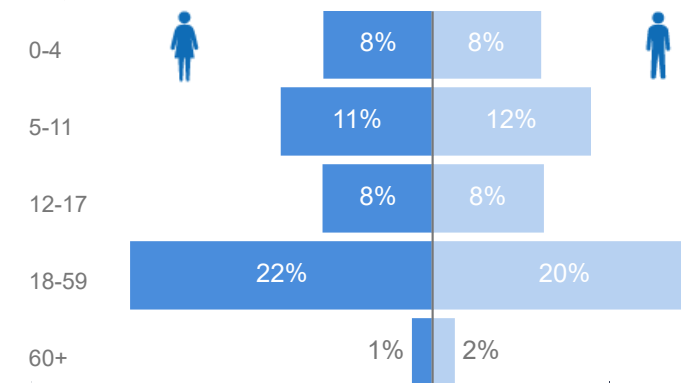

16

Women and Children

79%

6,237

Elderly

3%

239

Female

51%

4,039

Youth 15-24

21%

1,673

Zones

Level3	HHs	Individuals
Kifunjo	595	2,396
Busheka	486	2,066
Michinga	477	2,056
Rurongo	199	864
Kazinga	120	518
	5	9

Age & Gender Breakdown

Country of Origin	Total
Democratic Republic of the Congo	4,289
Rwanda	1,899
Burundi	1,721

New Registration by Month

Occupation

* Age is between 18 - 59 years for Occupation

Specific Needs - Top 7