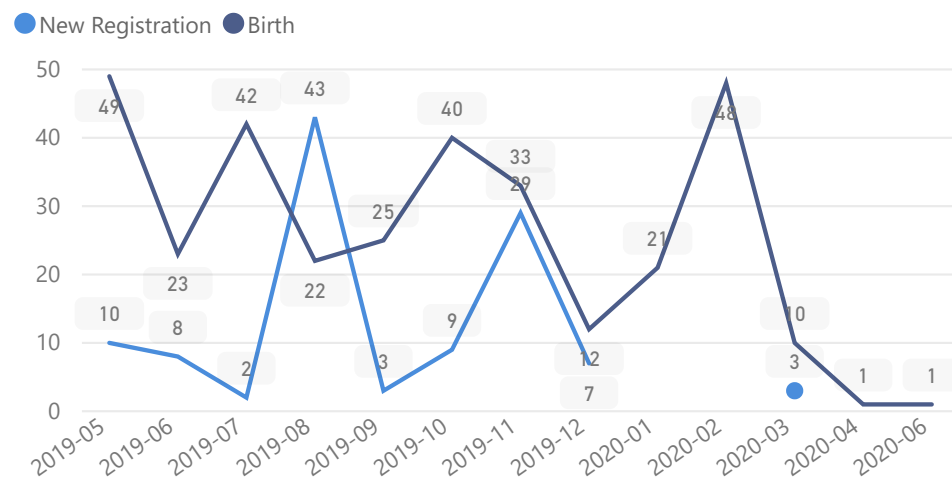

Uganda - Refugee Statistics September 2020 - Oruchinga

Total Population

7,909

Total Households

1,882

Total Refugees

7,893

Total Asylum-Seekers

16

Women and Children

79%

6,237

Elderly

3%

239

Female

51%

4,039

Youth 15-24

21%

1,673

Zones

Level3	HHs	Individuals
Kifunjo	595	2,396
Busheka	486	2,066
Michinga	477	2,056
Rurongo	199	864
Kazinga	120	518
	5	9

Age & Gender Breakdown

Country of Origin	Total
Democratic Republic of the Congo	4,289
Rwanda	1,899
Burundi	1,721

New Registration by Month

Occupation

* Age is between 18 - 59 years for Occupation

Specific Needs - Top 7